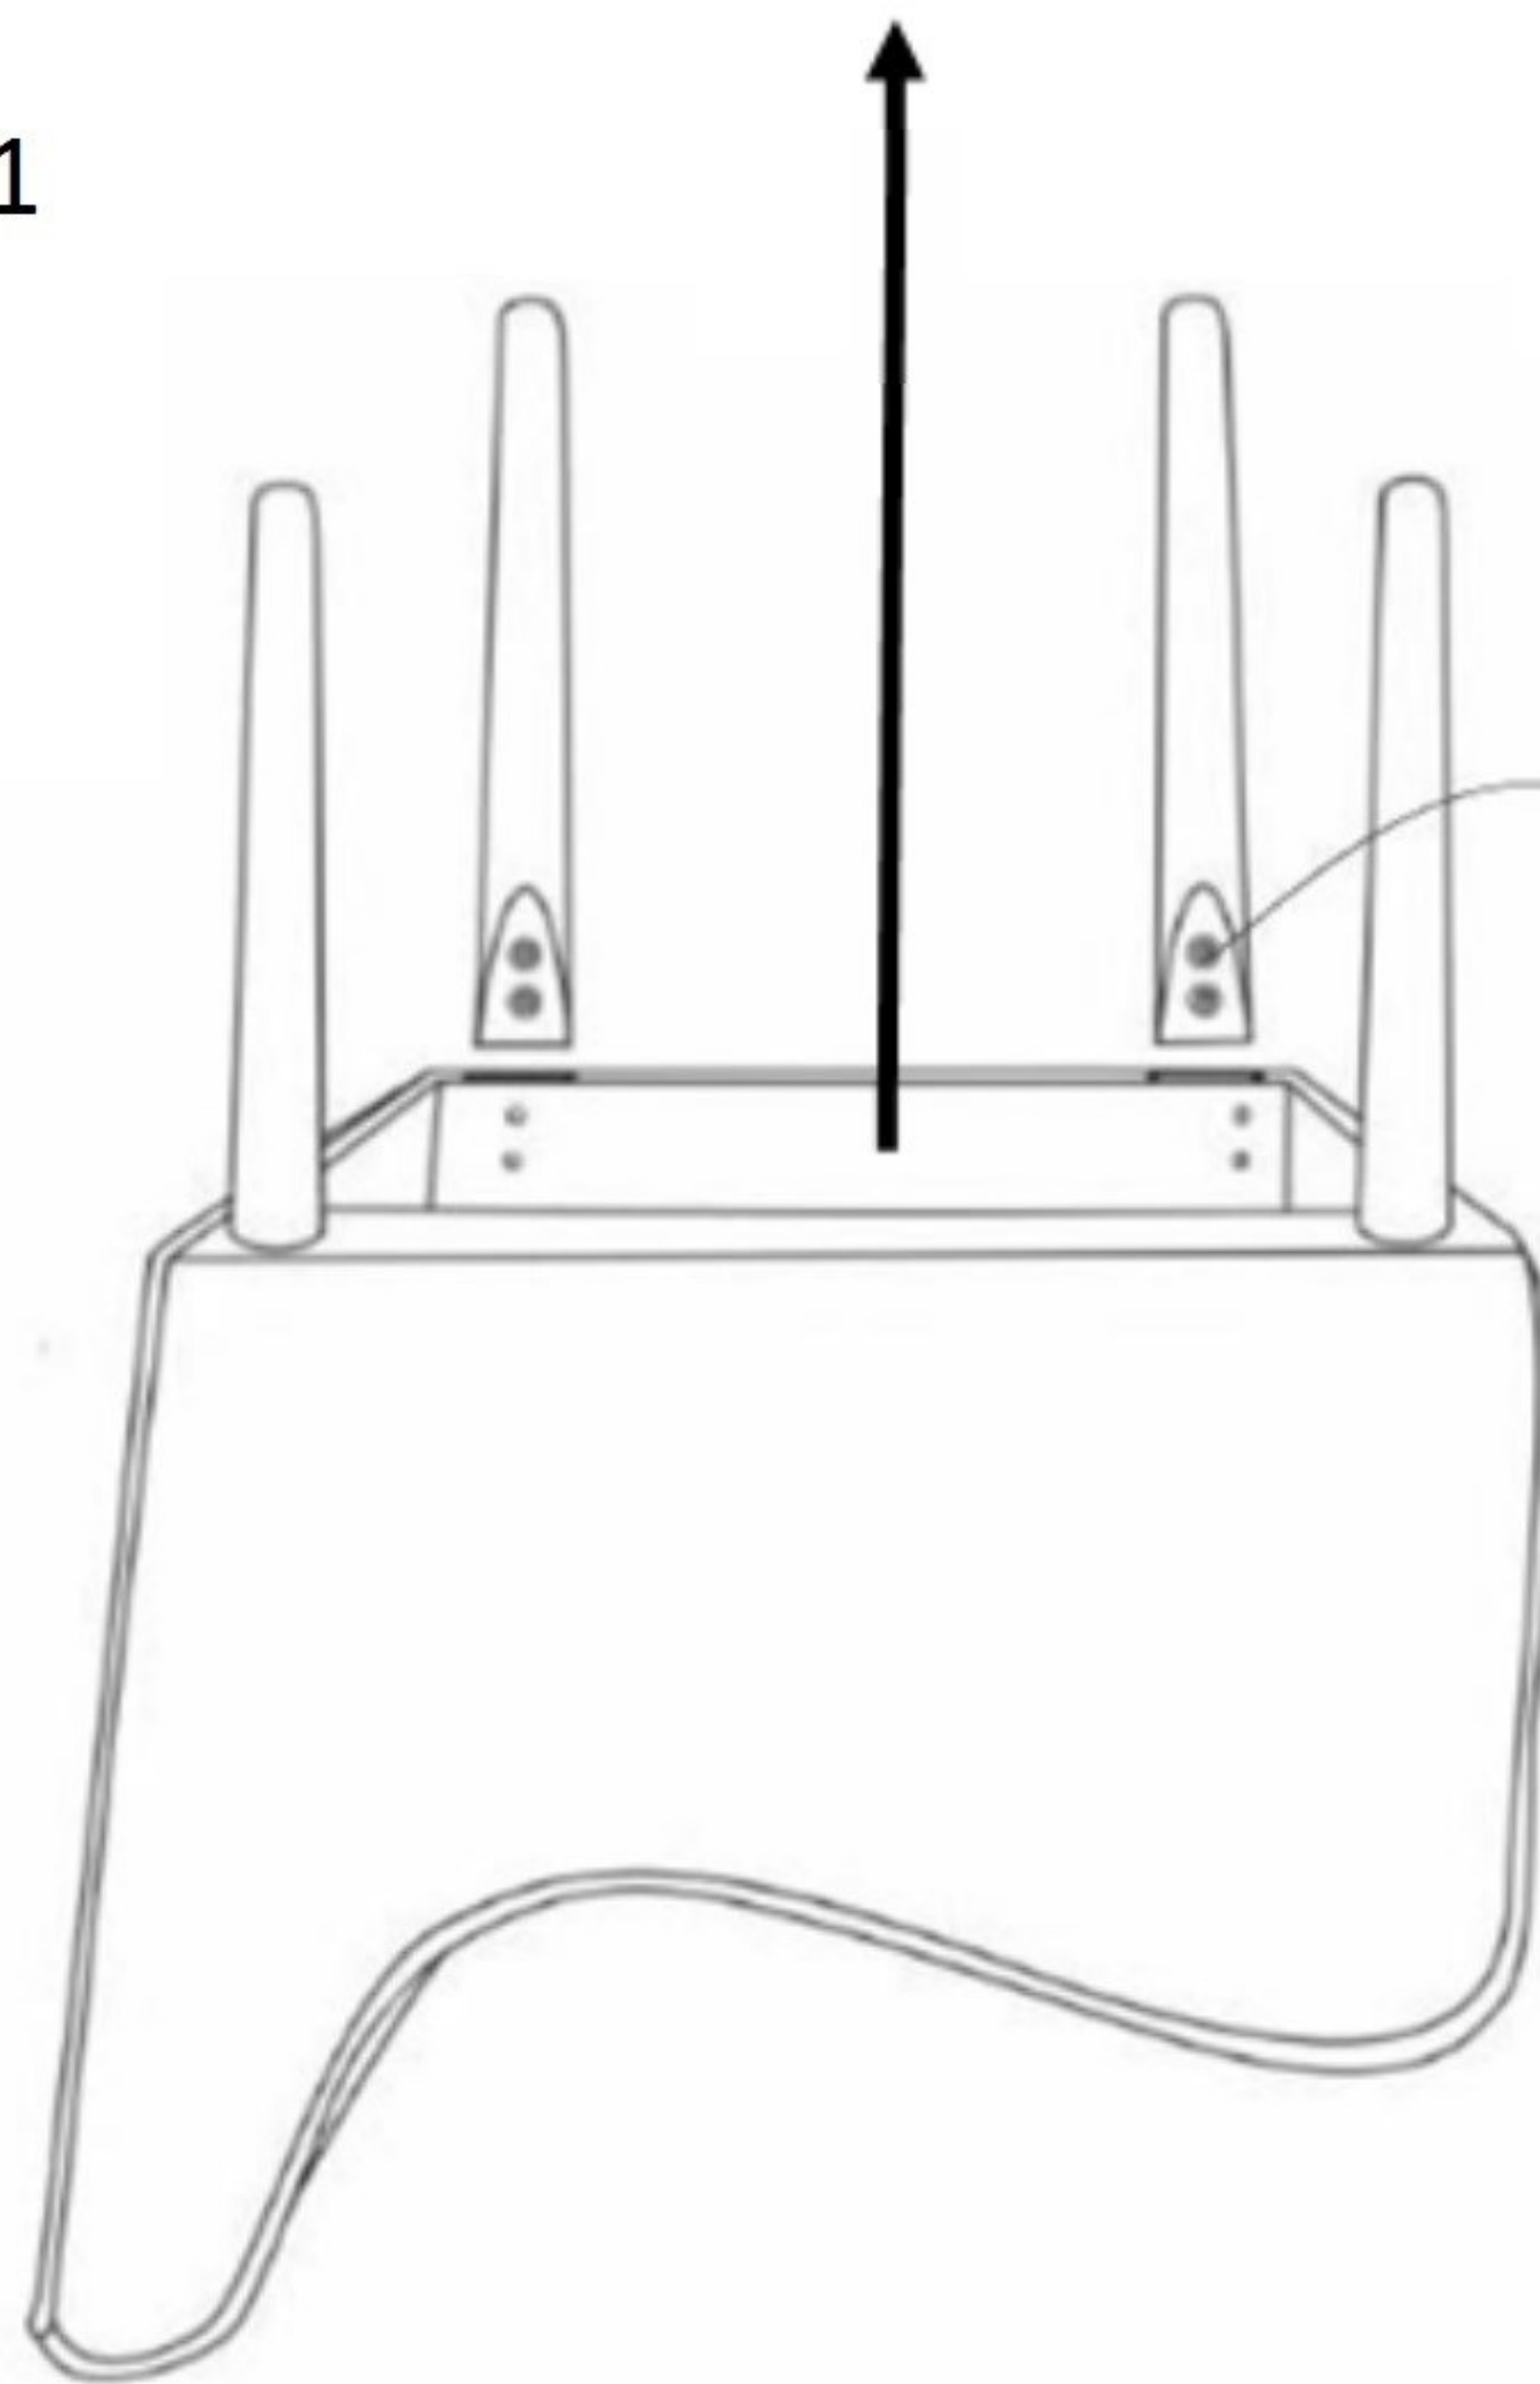

loungelovers

B.leg x4

Take out legs from chair bottom.

Step.1