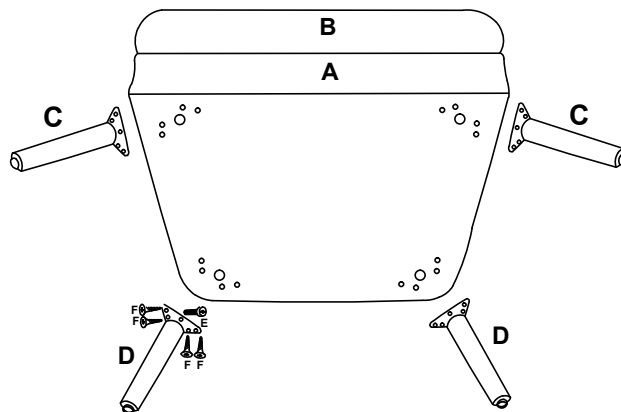

loungelovers

Linda Armchair

Hardware List:

A		Chair	1 pc
B		Seat Cushion	1 pc
C		FRONT LEGS "MARK F"	2 pcs
D		BACK LEGS "MARK R"	2 pcs
E	 M8 × 30mm	BOLTS	4 pcs
F	 M5 × 30mm	SCREW	16 pcs

1

2

REMARK:
The leveler can
be adjustable.