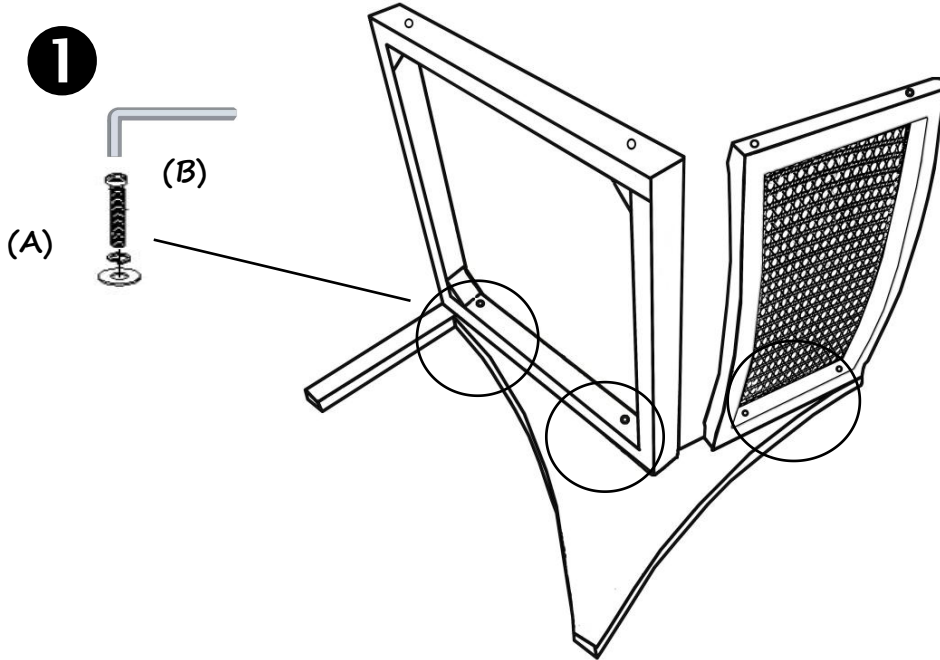

## Rue Chair

<b>A</b>  8X60 X6	<b>B</b>  X1	🕒 10 MIN  
---	---	---

\*Repeat the same process with the another side Leg.

**2**