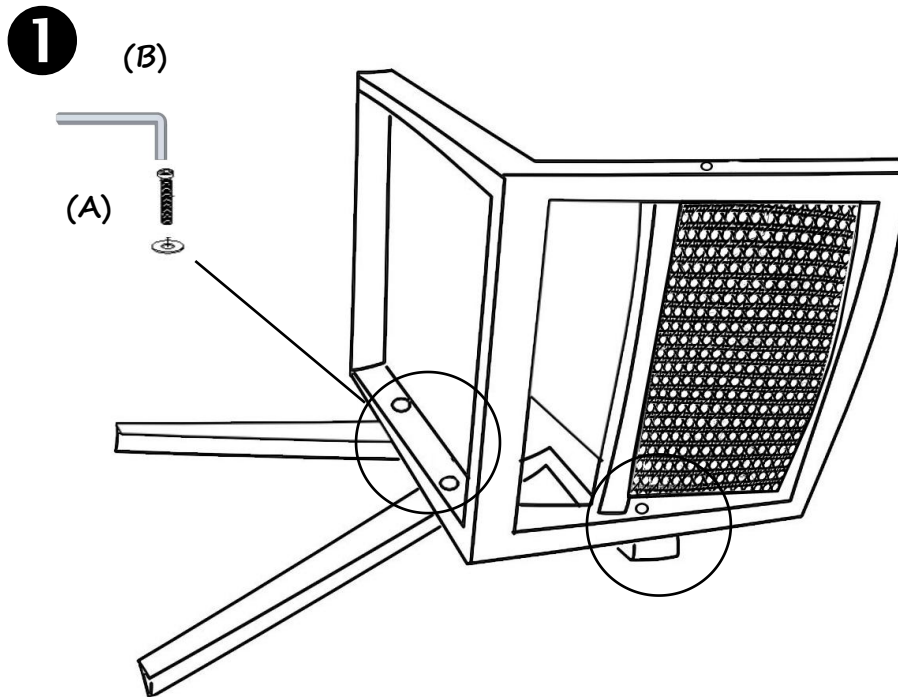

loungelovers

Scissor Leg Lounge Chair

A  8X50 X6	B  X1	🕒 10 MIN  
---	---	---

*Repeat the same process with the another side Arm.

2