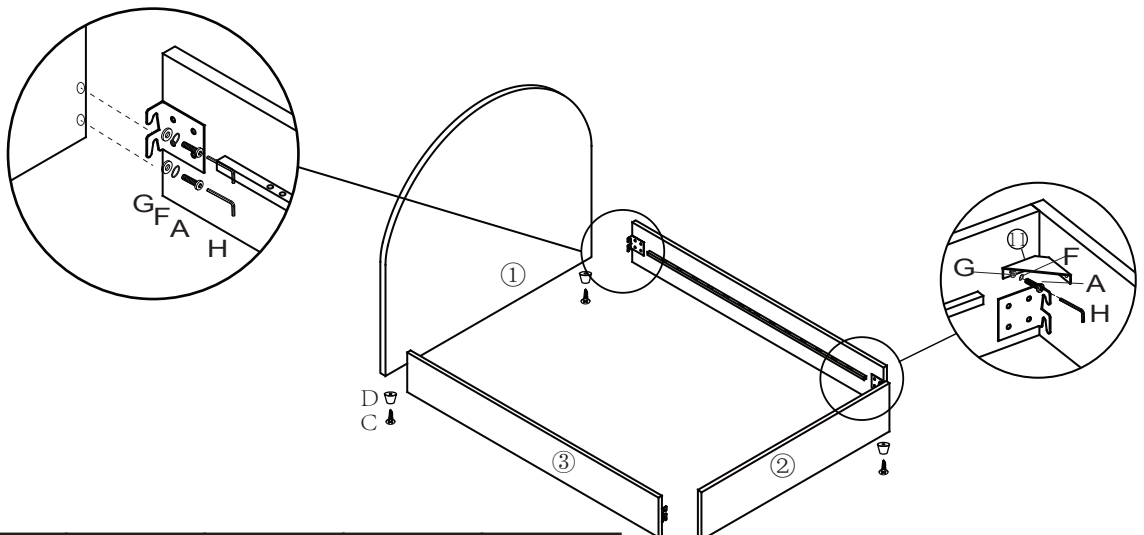

loungelovers

Harmony Arch Queen Bed

Ax16 M8x30mm 	Bx30 M8x40mm 	Cx4 	Dx4 	Ex30 M8 	Fx16 	Gx16 
Hx1 	Ix1 	Jx1 	Kx1 	Lx4 	Mx1 	 20 MN  

1

B 	E 	H 	I 
8X40 X4	M8 X4	X1	X1

2

B 	E 	H 	I 	K 	L 
8X40 X20	M8 X20	X1	X1	X1	X4

3

A 	C 	D 	F 	G 	H 
8X30 X16	X4	X4	X16	X16	X1

4

B	E	H	I	J	M
					
8X40	X6	M8	X6	X1	X1

5