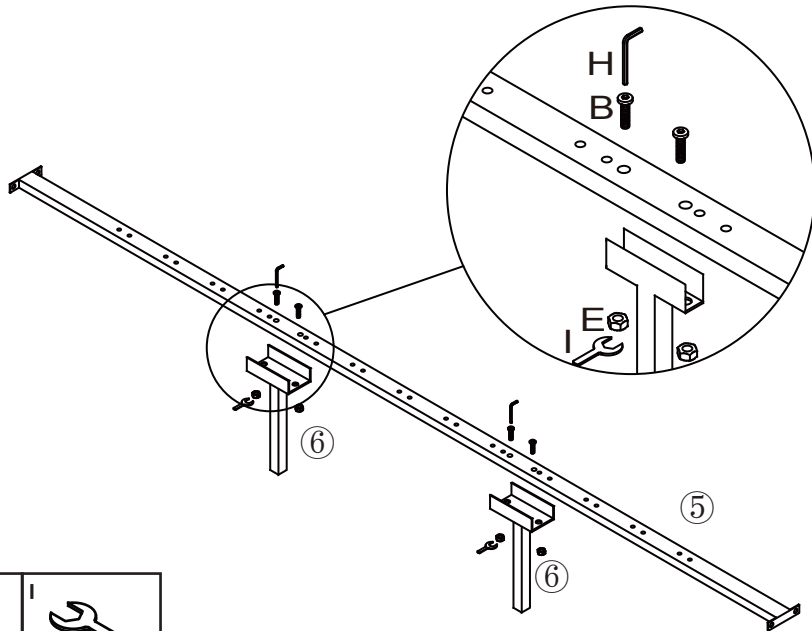

loungelovers

Harmony Arch Queen Bed

Ax16 M8x30mm 	Bx30 M8x40mm 	Cx4 	Dx4 	Ex30 M8 	Fx16 	Gx16 
Hx1 	Ix1 	Jx1 	Kx1 	Lx4 	Mx1 	 20 MN  

1

B 	E 	H 	I 
8X40 X4	M8 X4	X1	X1

2

B 	E 	H 	I 	K 	L 
8X40 X20	M8 X20	X1	X1	X1	X4

3

A 	C 	D 	F 	G 	H 
8X30 X16	X4	X4	X16	X16	X1

4

B	E	H	I	J	M
					
8X40	X6	M8	X6	X1	X1

5