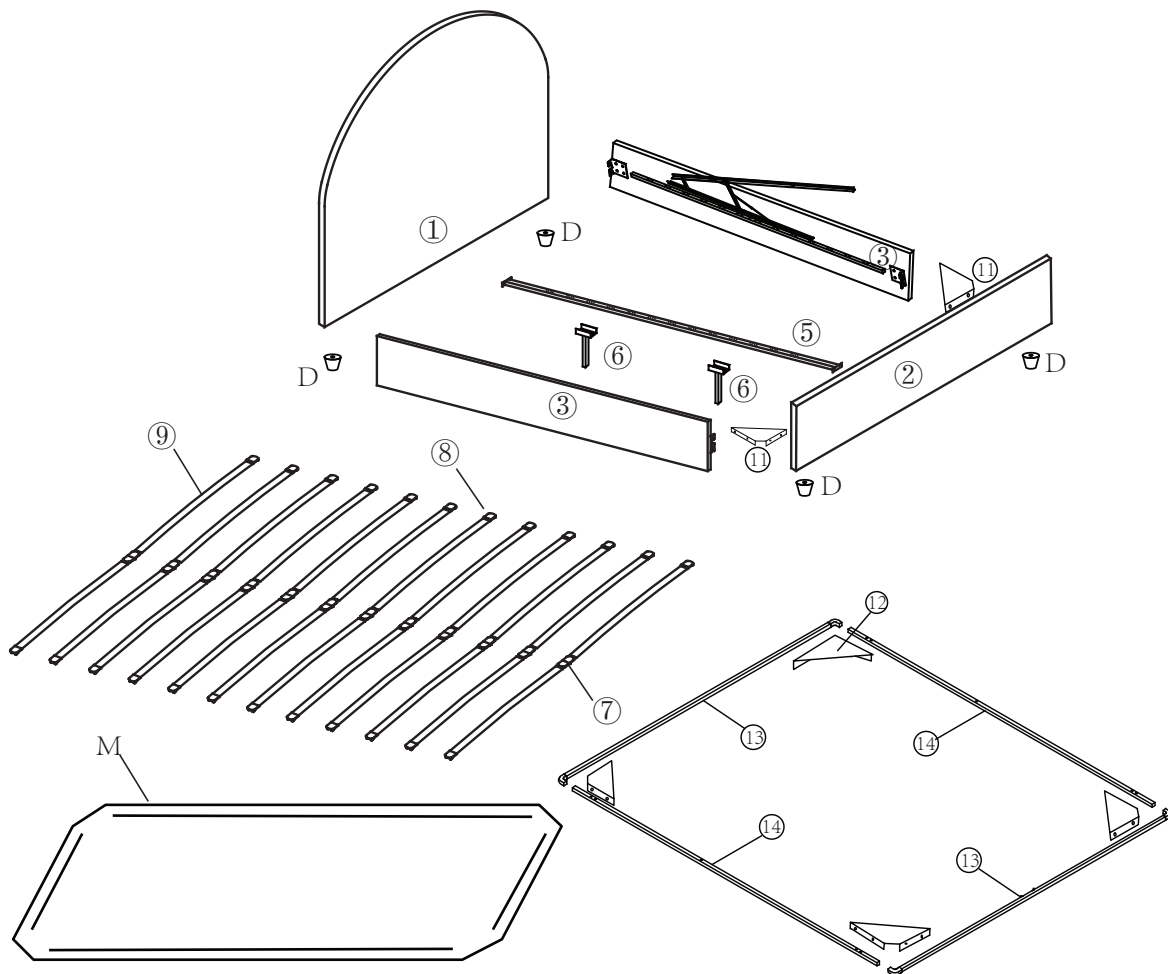

loungelovers

Harmony Arch Queen Bed

Ax16 M8x30mm 	Bx30 M8x40mm 	Cx4 	Dx4 	Ex30 M8 	Fx16 	Gx16 
Hx1 	Ix1 	Jx1 	Kx1 	Lx4 	Mx1 	 20 MN  

1

B 	E 	H 	I 
8X40 X4	M8 X4	X1	X1

2

B 	E 	H 	I 	K 	L 
8X40 X20	M8 X20	X1	X1	X1	X4

3

A 	C 	D 	F 	G 	H 
8X30 X16	X4	X4	X16	X16	X1

4

B	E	H	I	J	M
					
8X40	X6	M8	X6	X1	X1

5