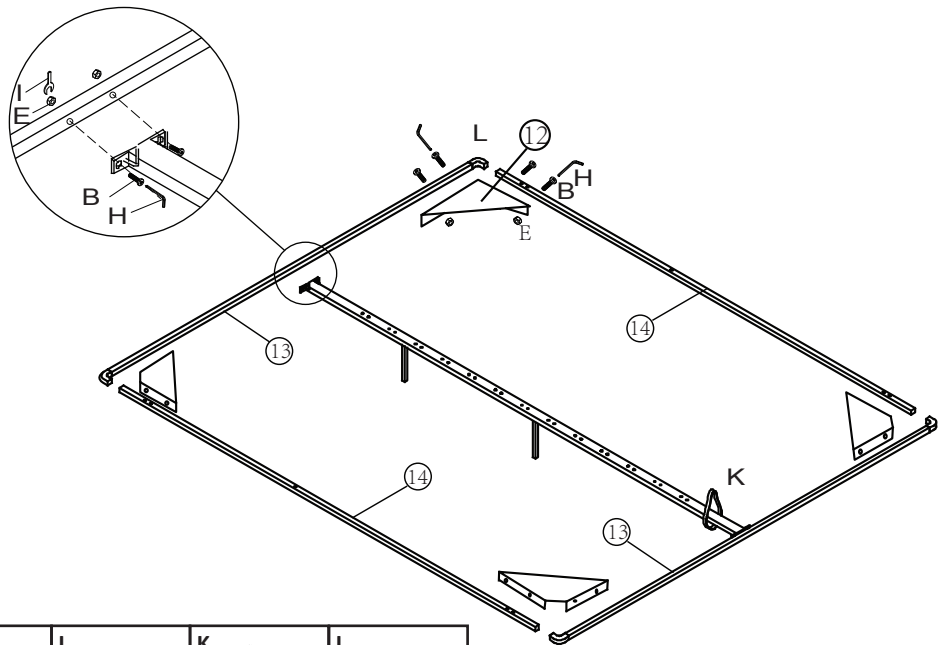

loungelovers

Harmony Arch Queen Bed

Ax16 M8x30mm 	Bx30 M8x40mm 	Cx4 	Dx4 	Ex30 M8 	Fx16 	Gx16 
Hx1 	Ix1 	Jx1 	Kx1 	Lx4 	Mx1 	 20 MN  

1

B 	E 	H 	I 
8X40 X4	M8 X4	X1	X1

2

B 	E 	H 	I 	K 	L 
8X40 X20	M8 X20	X1	X1	X1	X4

3

A 	C 	D 	F 	G 	H 
8X30 X16	X4	X4	X16	X16	X1

4

B	E	H	I	J	M
					
8X40	X6	M8	X6	X1	X1

5