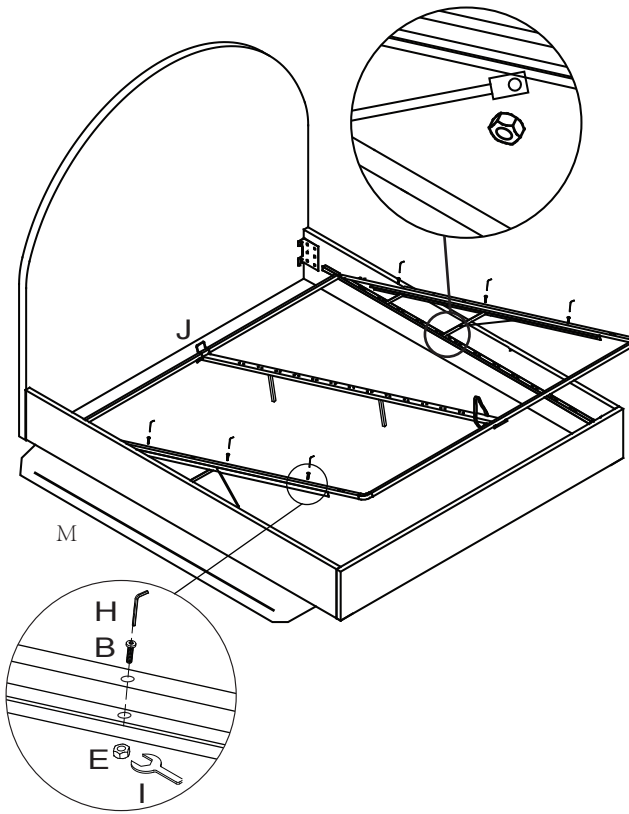

loungelovers

Harmony Arch Queen Bed

Ax16 M8x30mm 	Bx30 M8x40mm 	Cx4 	Dx4 	Ex30 M8 	Fx16 	Gx16 
Hx1 	Ix1 	Jx1 	Kx1 	Lx4 	Mx1 	 20 MN  

1

B 	E 	H 	I 
8X40 X4	M8 X4	X1	X1

2

B 	E 	H 	I 	K 	L 
8X40 X20	M8 X20	X1	X1	X1	X4

3

A 	C 	D 	F 	G 	H 
8X30 X16	X4	X4	X16	X16	X1

4

B	E	H	I	J	M
					
8X40	X6	M8	X6	X1	X1

5