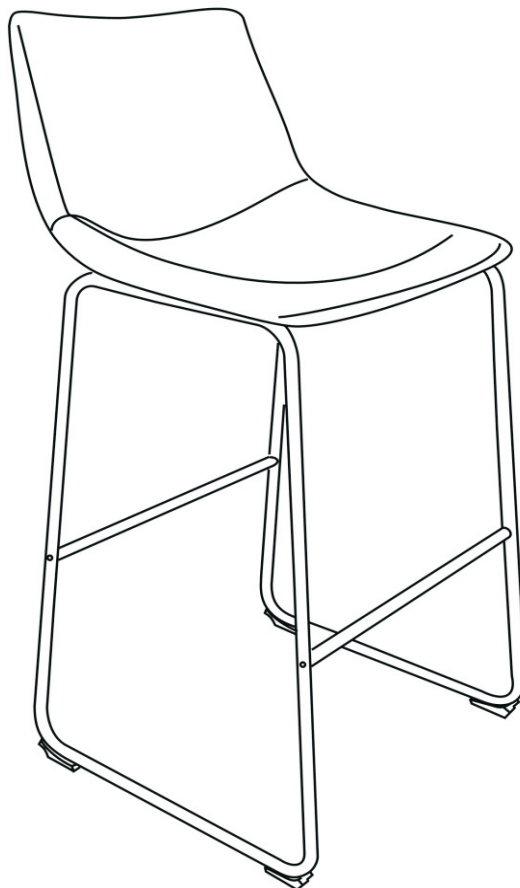

loungelovers

Apollo Counter Stool

loungelovers

Apollo Counter Stool

3

80%

4

100%