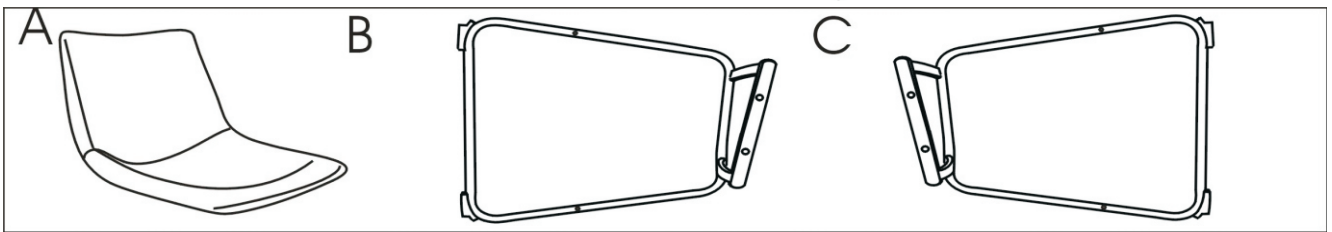

loungelovers

Apollo Counter Stool

loungelovers

Apollo Counter Stool

3

80%

4

100%