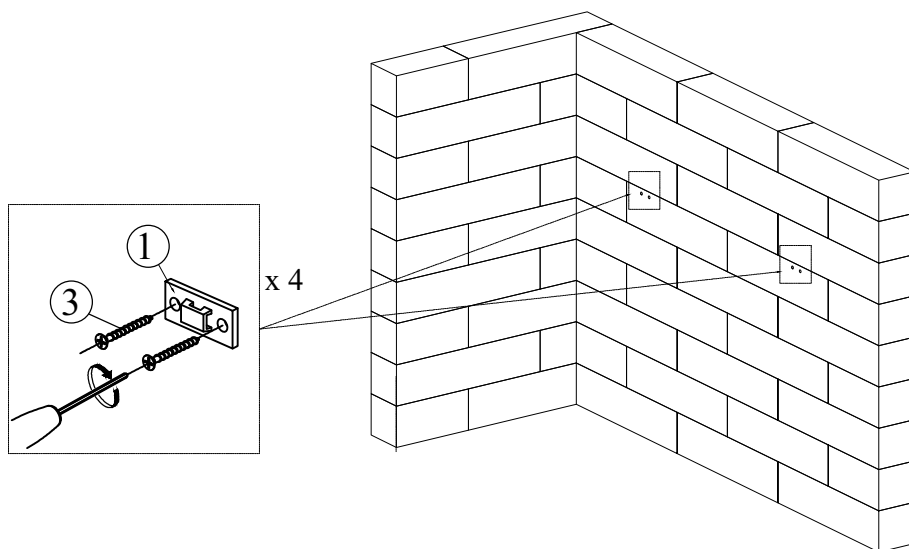

BRONTE SIDEBORD 2 DOORS 1075x450x780  
ASSEMBLY INSTRUCTION

loungelovers

HARDWARE LIST

1		Plastic Links	02pcs
2		Anchors	04pcs
3		Screw M4x30	04pcs
4		Drawstring	02pc
5		Pin Shelf	08pcs

A x 1

B x 2

**STEP 1**

**STEP 2**

**STEP 2**

**STEP 4**

**FINISHED**