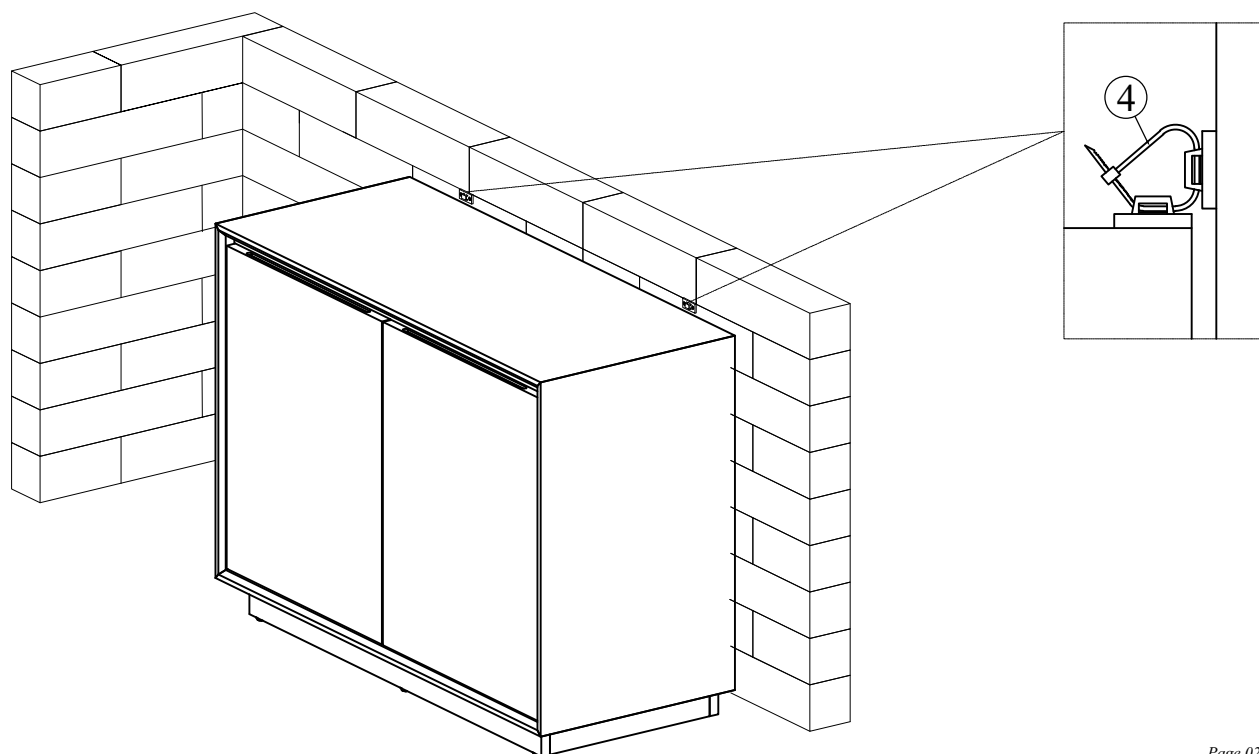

BRONTE SIDEBORD 2 DOORS 1075x450x780  
ASSEMBLY INSTRUCTION

loungelovers

HARDWARE LIST

1		Plastic Links	02pcs
2		Anchors	04pcs
3		Screw M4x30	04pcs
4		Drawstring	02pc
5		Pin Shelf	08pcs

A x 1

B x 2

**STEP 1**

**STEP 2**

**STEP 2**

**STEP 4**

**FINISHED**