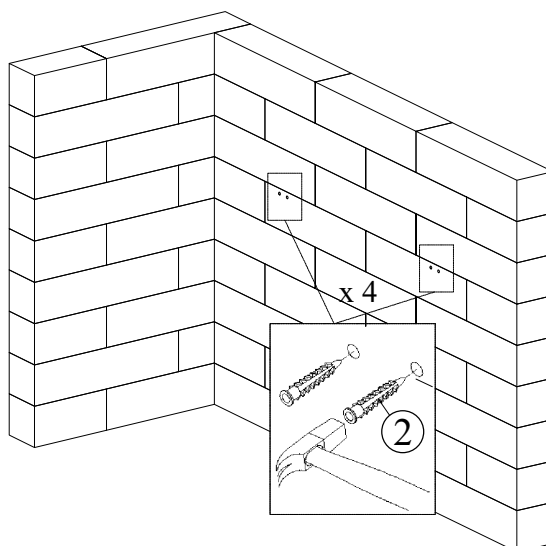

BRONTE SIDEBORD 2 DOORS 1075x450x780  
ASSEMBLY INSTRUCTION

loungelovers

HARDWARE LIST

1		Plastic Links	02pcs
2		Anchors	04pcs
3		Screw M4x30	04pcs
4		Drawstring	02pc
5		Pin Shelf	08pcs

A x 1

B x 2

**STEP 1**

**STEP 2**

**STEP 2**

**STEP 4**

**FINISHED**