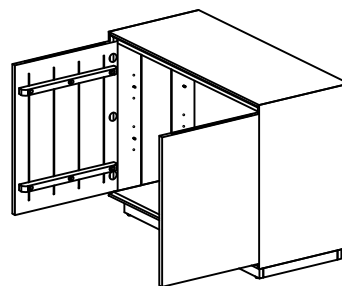

BRONTE SIDEBORD 2 DOORS 1075x450x780  
ASSEMBLY INSTRUCTION

loungelovers

HARDWARE LIST

1		Plastic Links	02pcs
2		Anchors	04pcs
3		Screw M4x30	04pcs
4		Drawstring	02pc
5		Pin Shelf	08pcs

A x 1

B x 2

**STEP 1**

**STEP 2**

**STEP 2**

**STEP 4**

**FINISHED**