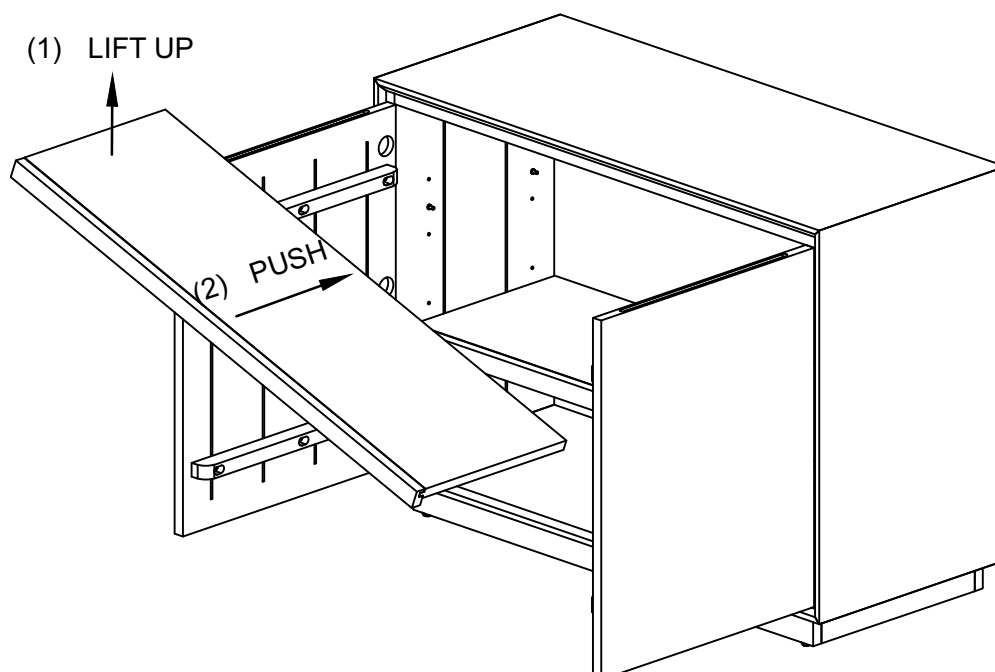

BRONTE SIDEBORD 2 DOORS 1075x450x780  
ASSEMBLY INSTRUCTION

loungelovers

HARDWARE LIST

1		Plastic Links	02pcs
2		Anchors	04pcs
3		Screw M4x30	04pcs
4		Drawstring	02pc
5		Pin Shelf	08pcs

A x 1

B x 2

**STEP 1**

**STEP 2**

**STEP 2**

**STEP 4**

**FINISHED**