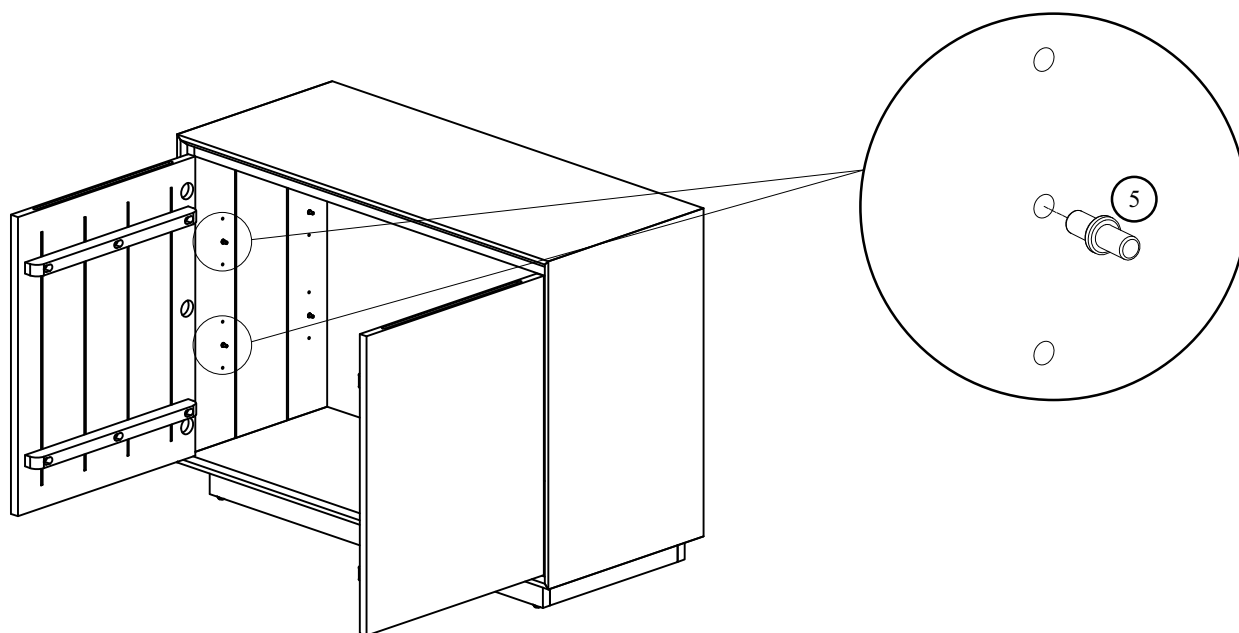

BRONTE SIDEBORD 2 DOORS 1075x450x780  
ASSEMBLY INSTRUCTION

loungelovers

HARDWARE LIST

1		Plastic Links	02pcs
2		Anchors	04pcs
3		Screw M4x30	04pcs
4		Drawstring	02pc
5		Pin Shelf	08pcs

A x 1

B x 2

**STEP 1**

**STEP 2**

**STEP 2**

**STEP 4**

**FINISHED**