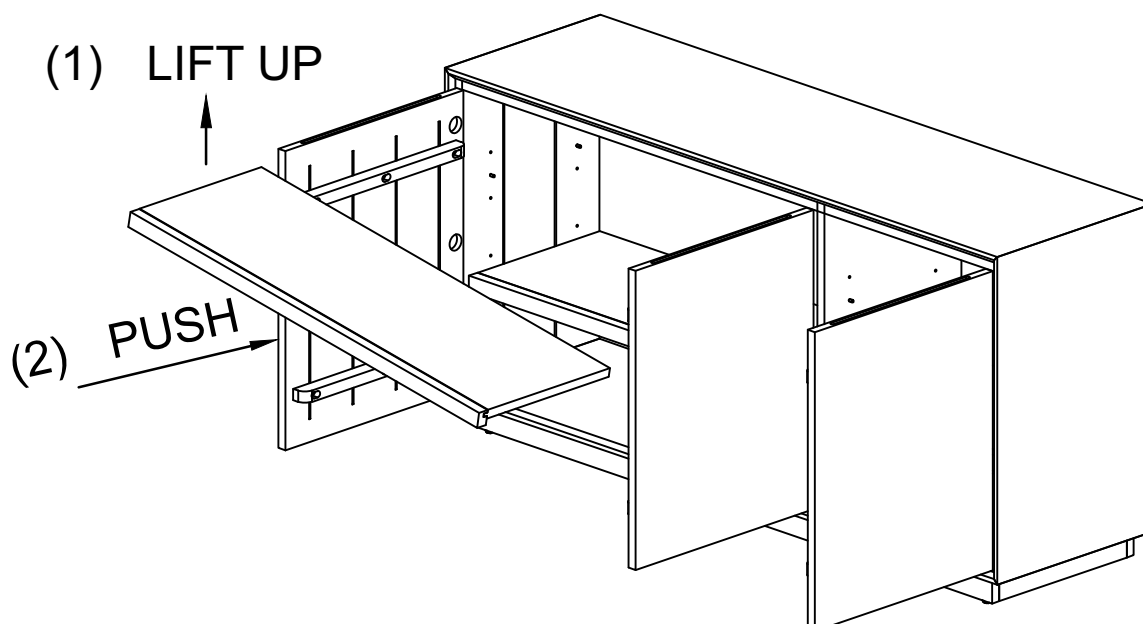

BRONTE SIDEBORD 3 DOORS 1600x450x780
ASSEMBLY INSTRUCTION

loungelovers

HARDWARE LIST

1		Plastic Links	02pcs
2		Anchors	04pcs
3		Screw M4x30	04pcs
4		Drawstring	02pc
5		Pin Shelf	16pcs

A x 1

B x 2

C x 2

STEP 1