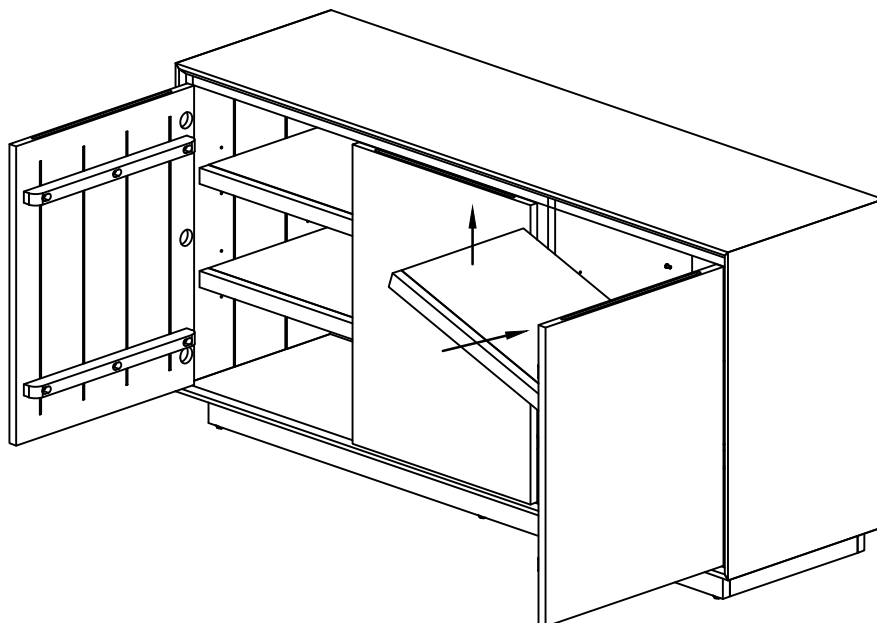

STEP 3

STEP 4

STEP 5

FINISHED