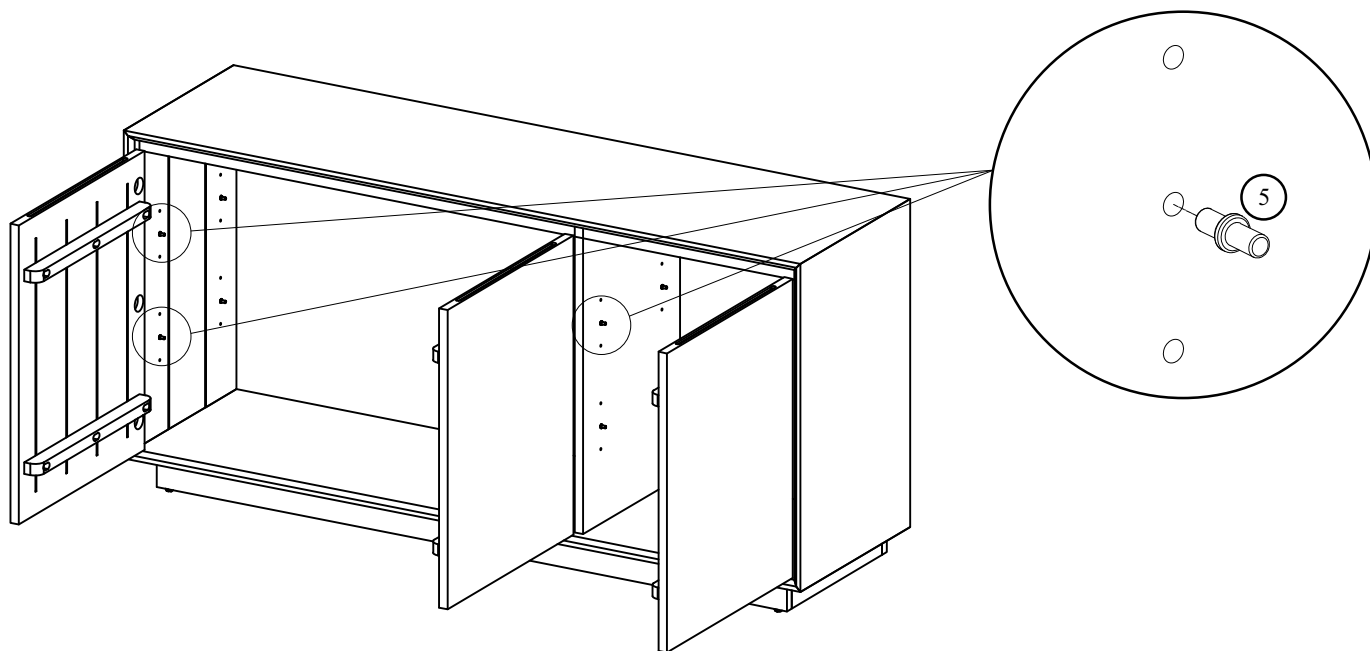

BRONTE SIDEBORD 3 DOORS 1600x450x780
ASSEMBLY INSTRUCTION

loungelovers

HARDWARE LIST

1		Plastic Links	02pcs
2		Anchors	04pcs
3		Screw M4x30	04pcs
4		Drawstring	02pc
5		Pin Shelf	16pcs

A x 1

B x 2

C x 2

STEP 1