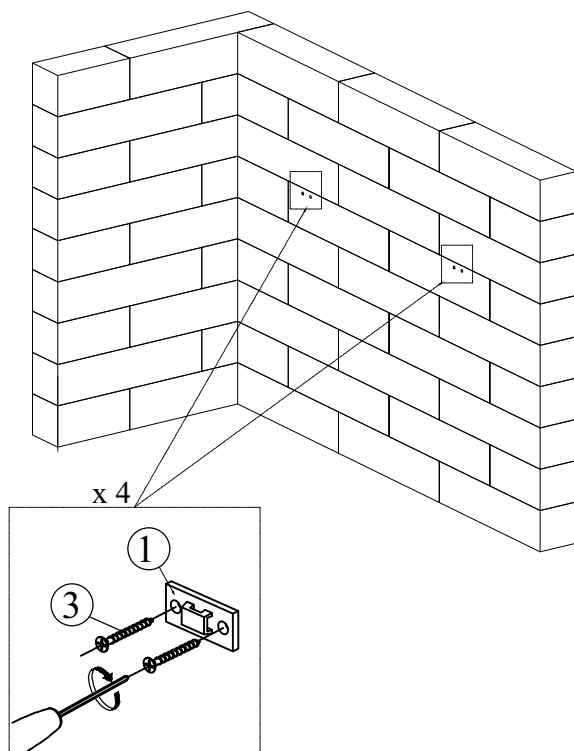

BRONTE SIDEBORD 3 DOORS 1600x450x780
ASSEMBLY INSTRUCTION

loungelovers

HARDWARE LIST

1		Plastic Links	02pcs
2		Anchors	04pcs
3		Screw M4x30	04pcs
4		Drawstring	02pc
5		Pin Shelf	16pcs

A x 1

B x 2

C x 2

STEP 1

STEP 2

STEP 3

STEP 4

STEP 5

FINISHED