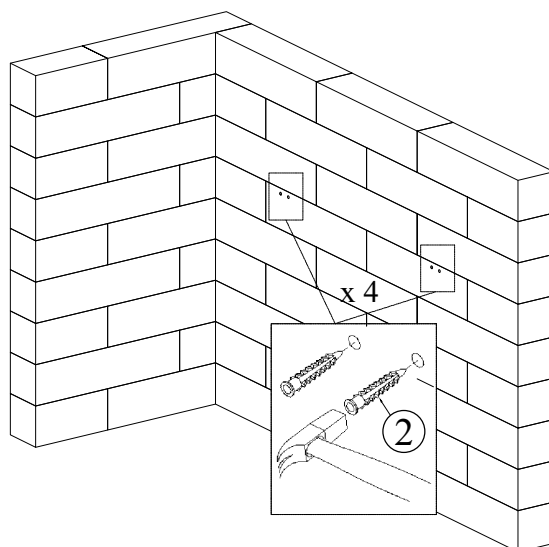

BRONTE SIDEBORD 3 DOORS 1600x450x780
ASSEMBLY INSTRUCTION

loungelovers

HARDWARE LIST

1		Plastic Links	02pcs
2		Anchors	04pcs
3		Screw M4x30	04pcs
4		Drawstring	02pc
5		Pin Shelf	16pcs

A x 1

B x 2

C x 2

STEP 1

STEP 2

STEP 3

STEP 4

STEP 5

FINISHED