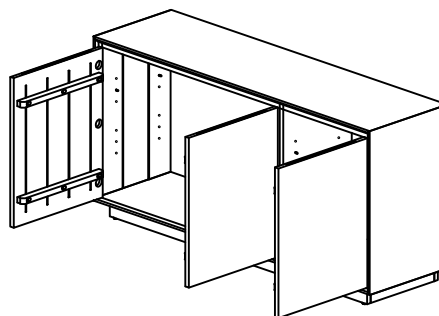

BRONTE SIDEBORD 3 DOORS 1600x450x780
ASSEMBLY INSTRUCTION

loungelovers

HARDWARE LIST

1		Plastic Links	02pcs
2		Anchors	04pcs
3		Screw M4x30	04pcs
4		Drawstring	02pc
5		Pin Shelf	16pcs

A x 1

B x 2

C x 2

STEP 1