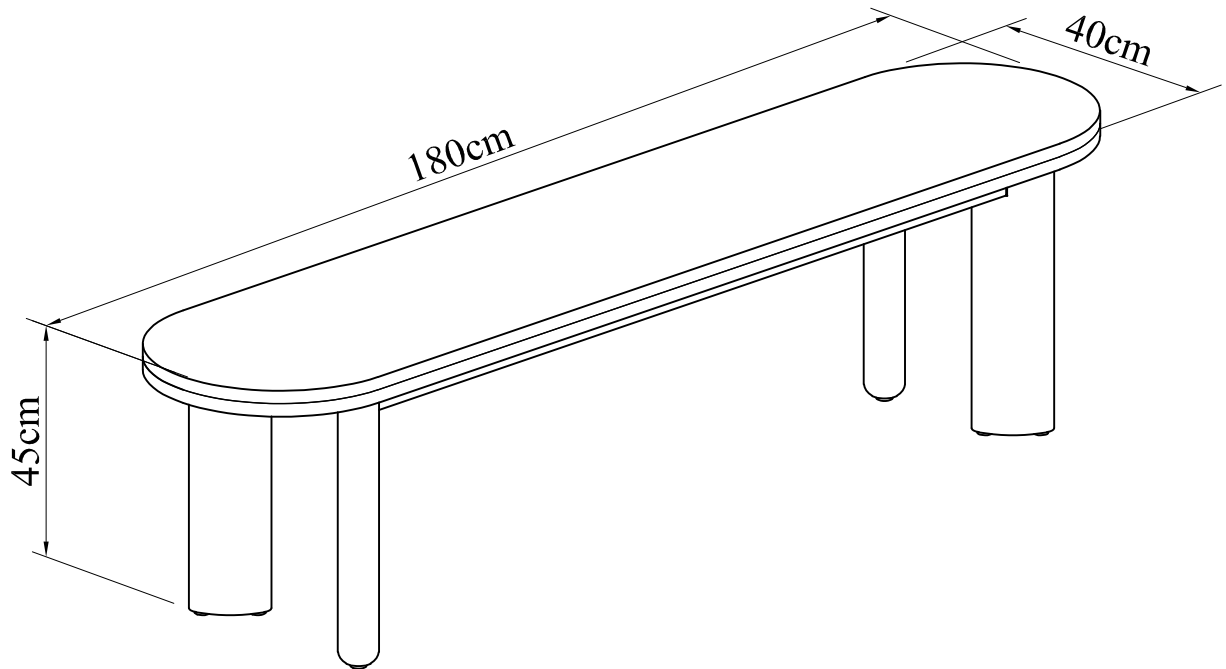

## GRAZE BENCH ARROW LEG 180CM

- |                        |   |     |
|------------------------|---|-----|
| (A) Bolt M8x60         |  | x 8 |
| (B) Flat Washer M8/M19 |  | x 8 |
| (C) Spring Washer M8   |  | x 8 |
| (D) Allen Key M4       |  | x 1 |

## GRAZE BENCH ARROW LEG 180CM