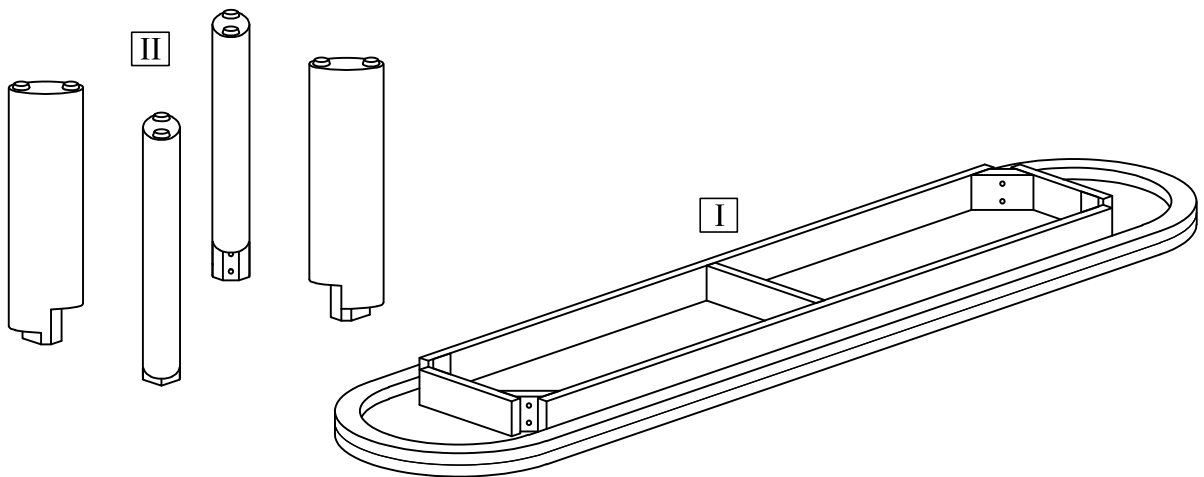

## GRAZE BENCH ARROW LEG 180CM

- |                        |   |     |
|------------------------|---|-----|
| (A) Bolt M8x60         |  | x 8 |
| (B) Flat Washer M8/M19 |  | x 8 |
| (C) Spring Washer M8   |  | x 8 |
| (D) Allen Key M4       |  | x 1 |

## GRAZE BENCH ARROW LEG 180CM