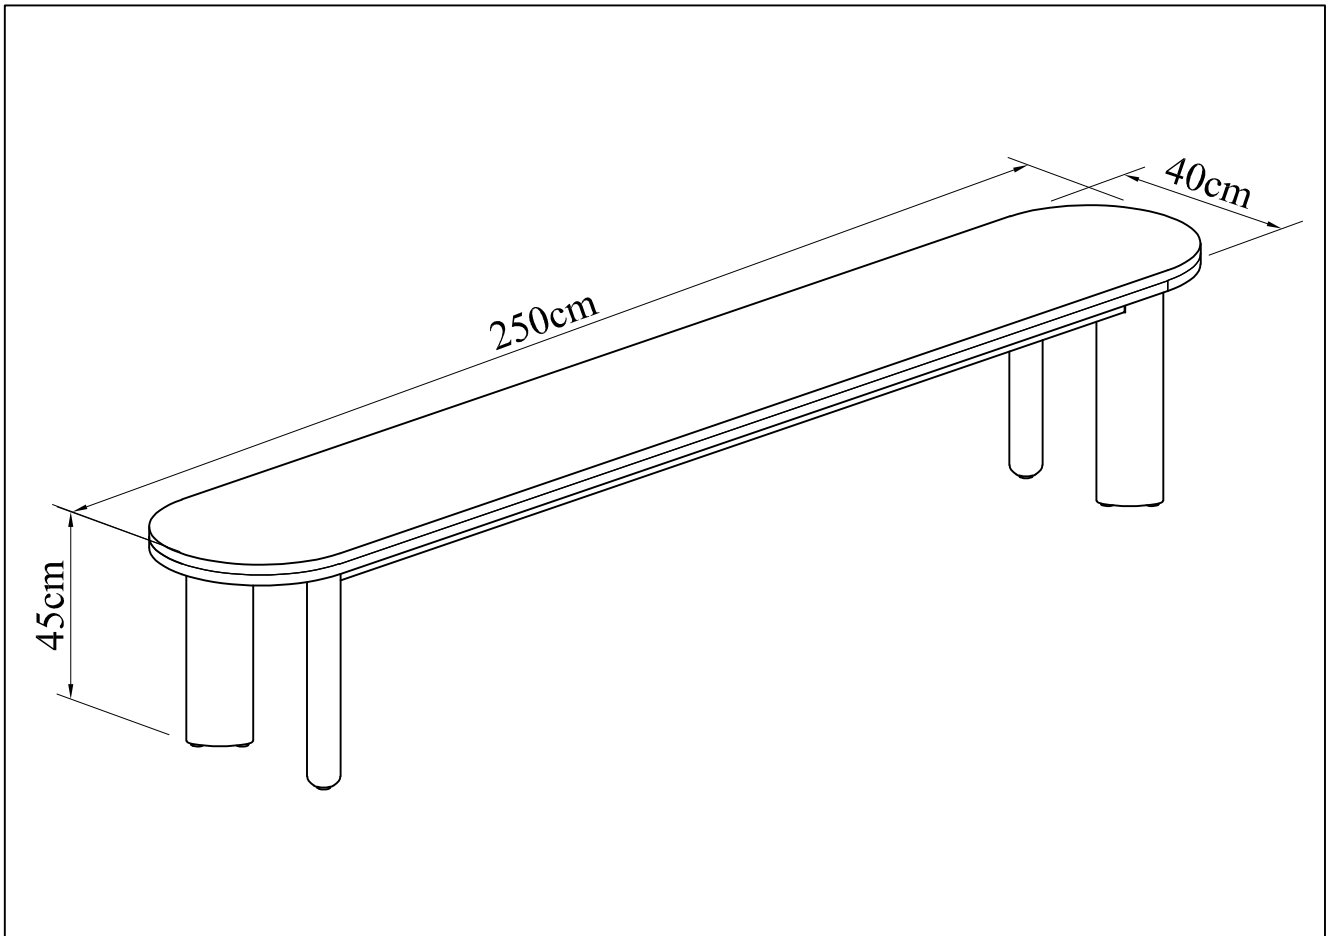

loungelovers

GRAZE BENCH ARROW LEG 250CM

- | | | |
|------------------------|---|-----|
| (A) Bolt M8x60 |  | x 8 |
| (B) Flat Washer M8/M19 |  | x 8 |
| (C) Spring Washer M8 |  | x 8 |
| (D) Allen Key M4 |  | x 1 |

loungelovers

GRAZE BENCH ARROW LEG 250CM