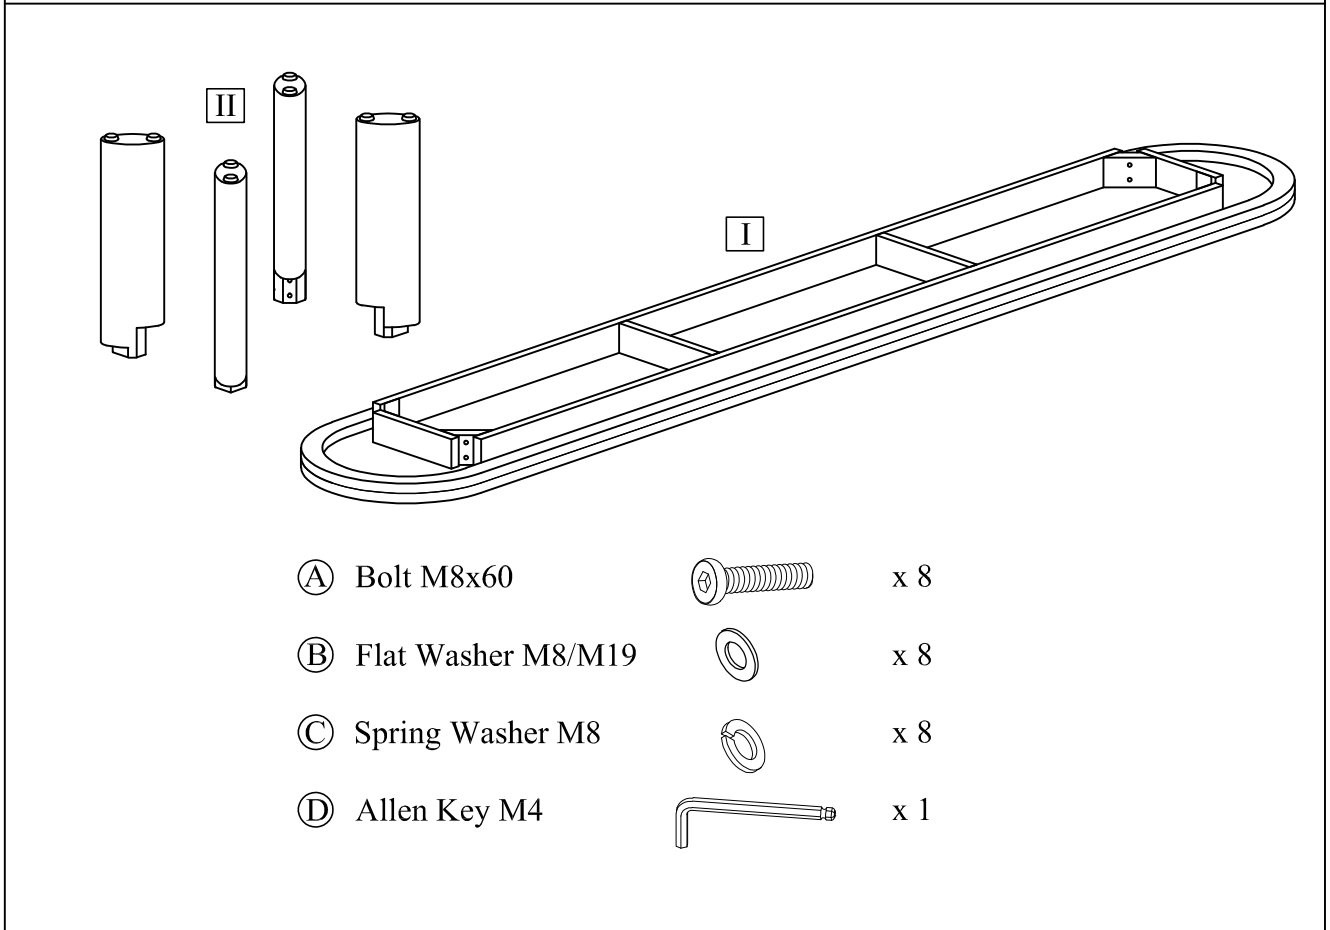

loungelovers

GRAZE BENCH ARROW LEG 250CM

- | | | |
|------------------------|---|-----|
| (A) Bolt M8x60 |  | x 8 |
| (B) Flat Washer M8/M19 |  | x 8 |
| (C) Spring Washer M8 |  | x 8 |
| (D) Allen Key M4 |  | x 1 |

loungelovers

GRAZE BENCH ARROW LEG 250CM