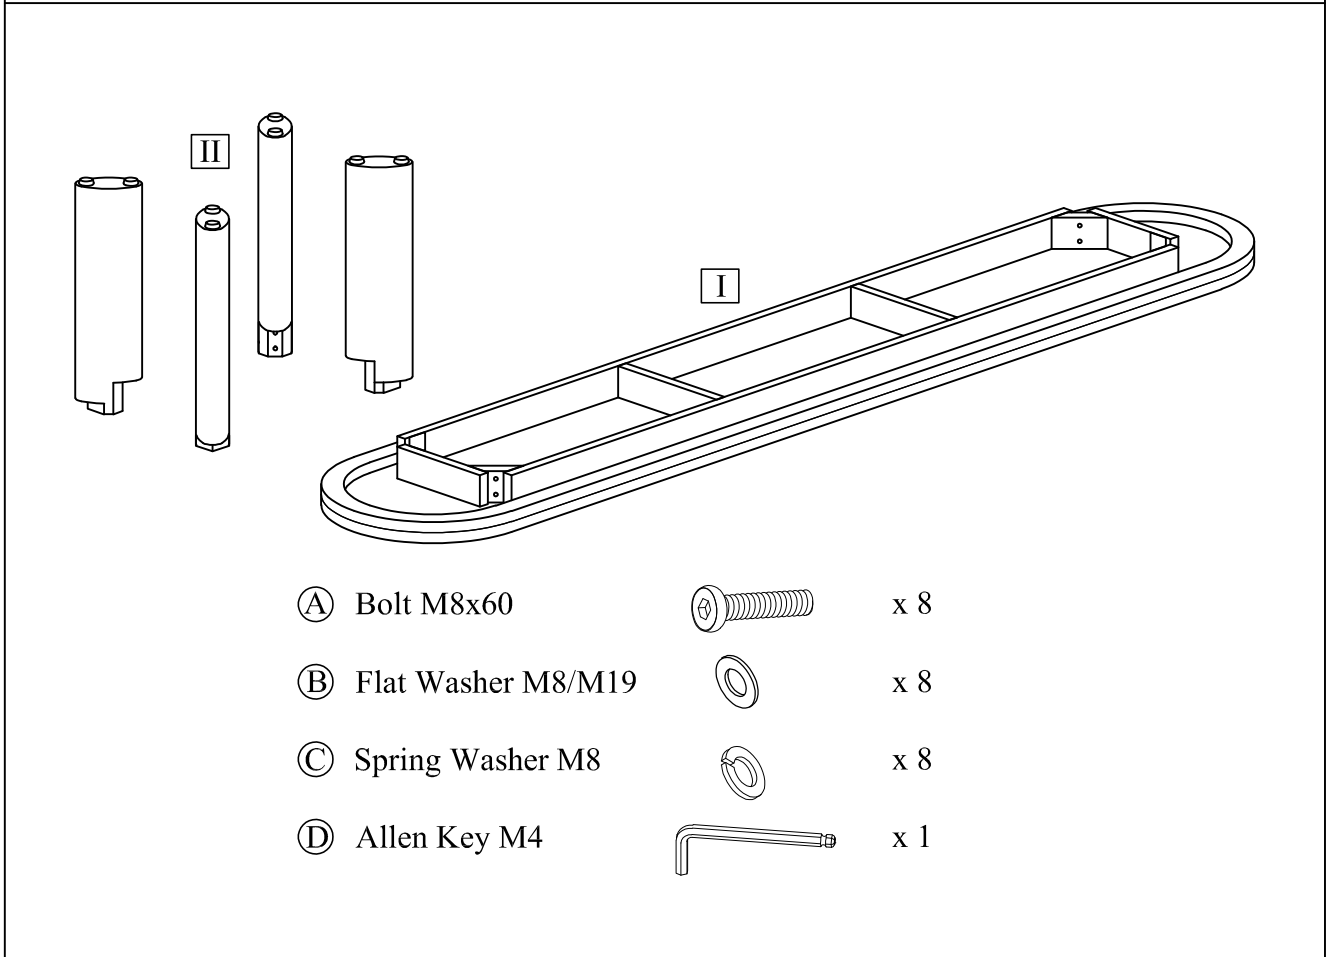

loungelovers

GRAZE BENCH ARROW LEG 220CM

loungelovers

GRAZE BENCH ARROW LEG 220CM