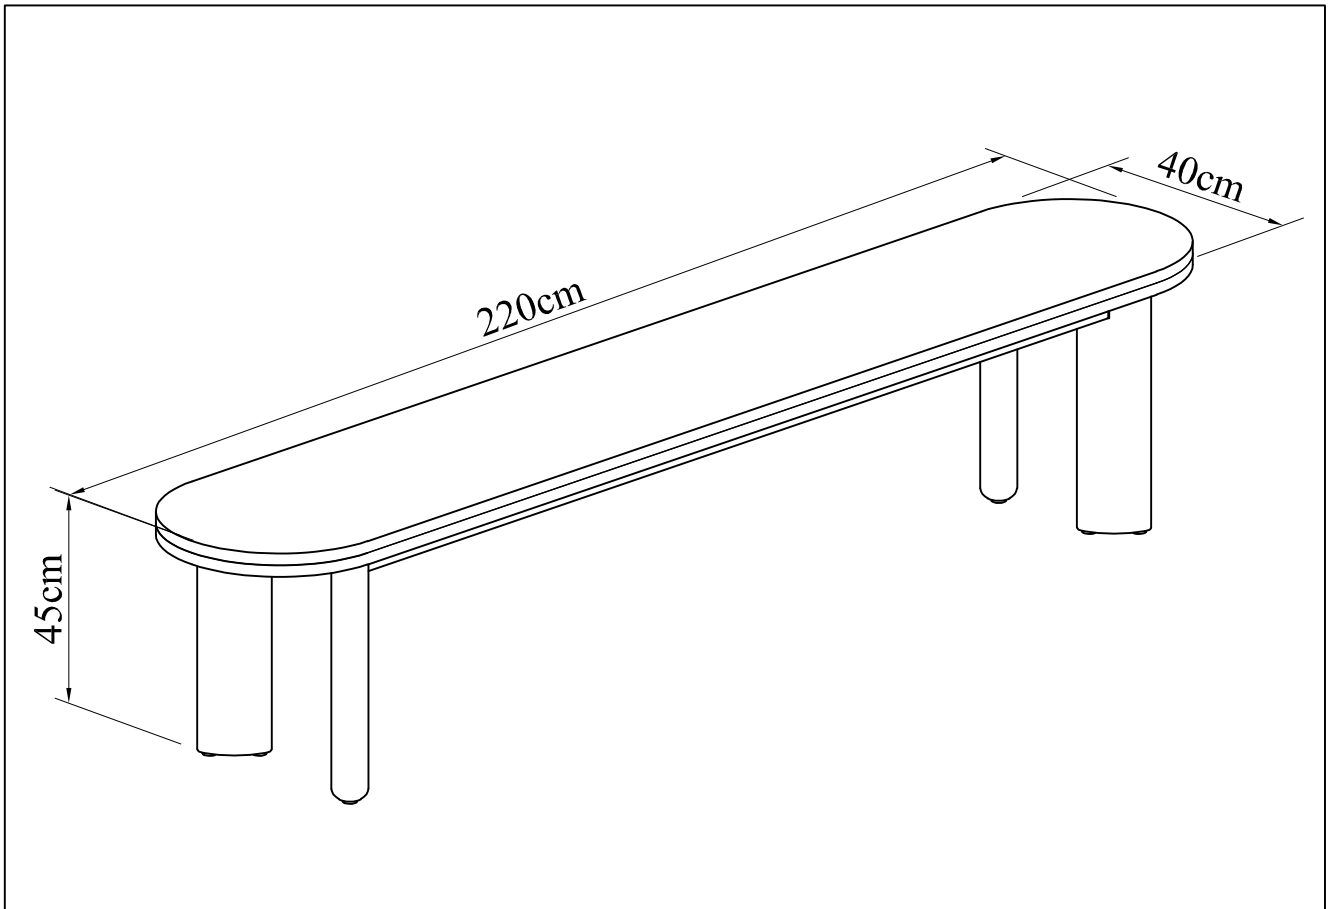

loungelovers

GRAZE BENCH ARROW LEG 220CM

loungelovers

GRAZE BENCH ARROW LEG 220CM