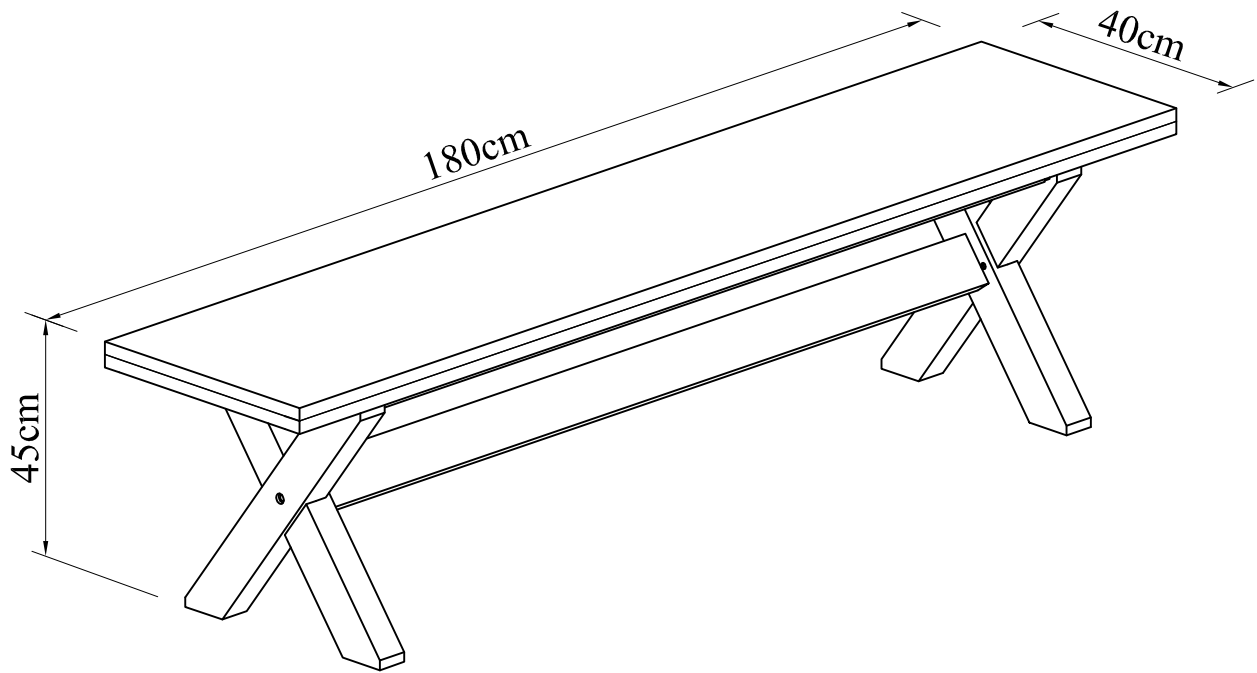

loungelovers

GRAZE BENCH CROSS LEG 180CM

- | | | |
|------------------------|---|------|
| (A) Bolt M8x30 |  | x 6 |
| (B) Bolt M8x40 |  | x 4 |
| (C) Bolt M8x75 |  | x 2 |
| (D) Flat Washer M8/M19 |  | x 12 |

- | | | |
|----------------------|---|------|
| (E) Spring Washer M8 |  | x 12 |
| (F) Dowel Ø10x40 |  | x 4 |
| (G) Allen Key M4 |  | x 1 |

loungelovers

GRAZE BENCH CROSS LEG 180CM