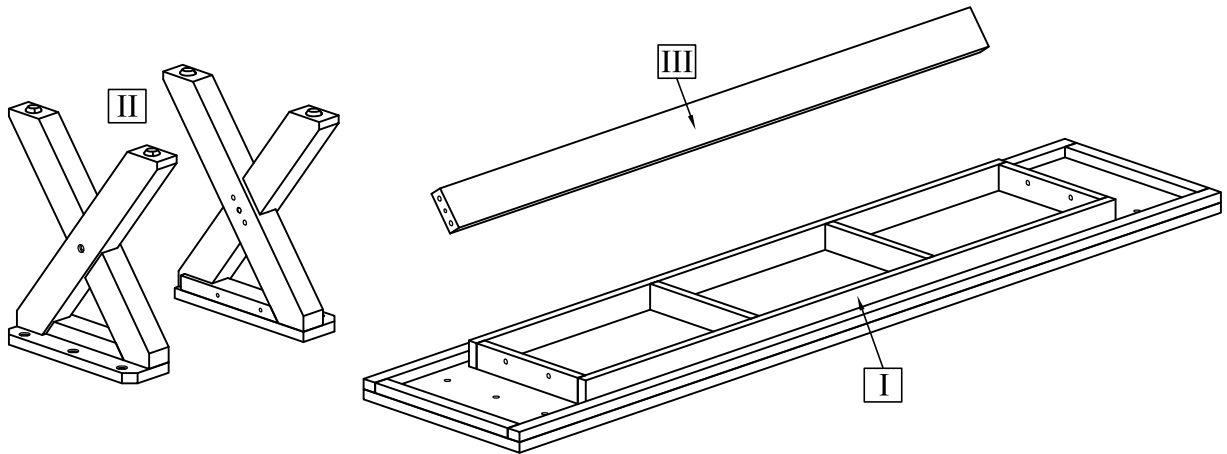

loungelovers

GRAZE BENCH CROSS LEG 180CM

- | | | |
|------------------------|---|------|
| (A) Bolt M8x30 |  | x 6 |
| (B) Bolt M8x40 |  | x 4 |
| (C) Bolt M8x75 |  | x 2 |
| (D) Flat Washer M8/M19 |  | x 12 |

- | | | |
|----------------------|---|------|
| (E) Spring Washer M8 |  | x 12 |
| (F) Dowel Ø10x40 |  | x 4 |
| (G) Allen Key M4 |  | x 1 |

loungelovers

GRAZE BENCH CROSS LEG 180CM