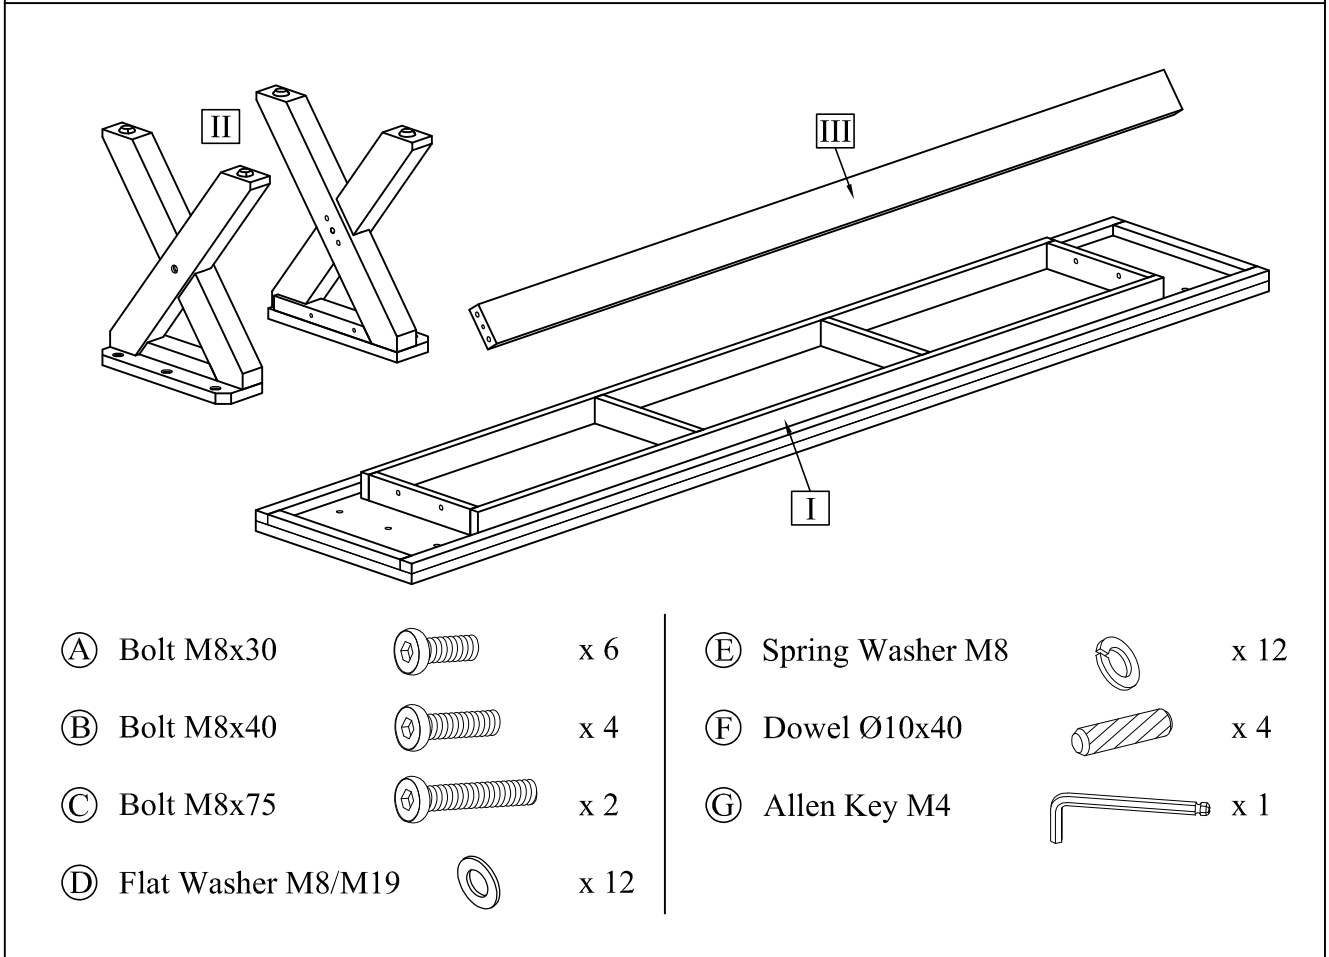

loungelovers

GRAZE BENCH CROSS LEG 220CM

loungelovers

GRAZE BENCH CROSS LEG 220CM