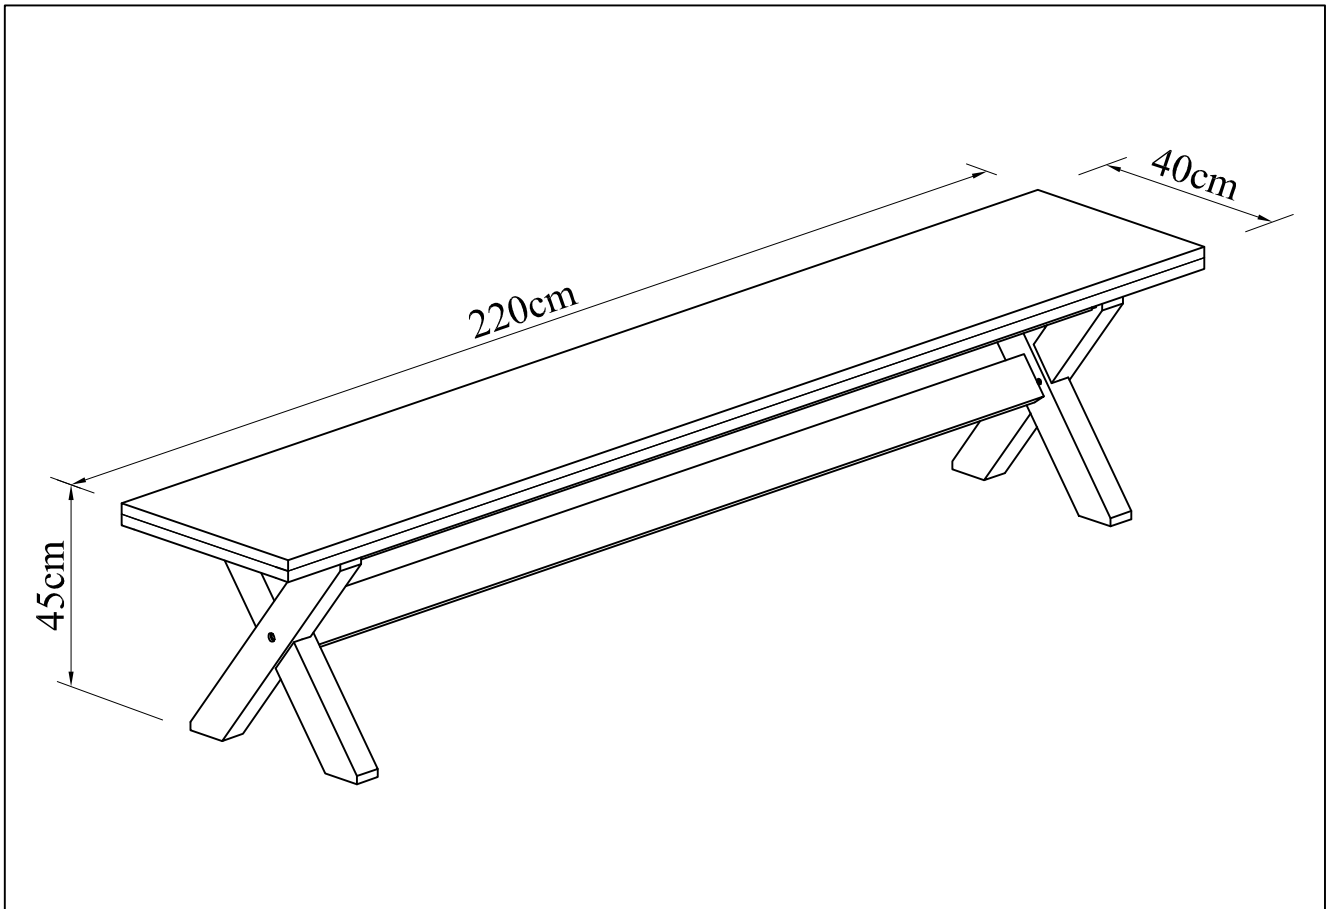

loungelovers

GRAZE BENCH CROSS LEG 220CM

loungelovers

GRAZE BENCH CROSS LEG 220CM