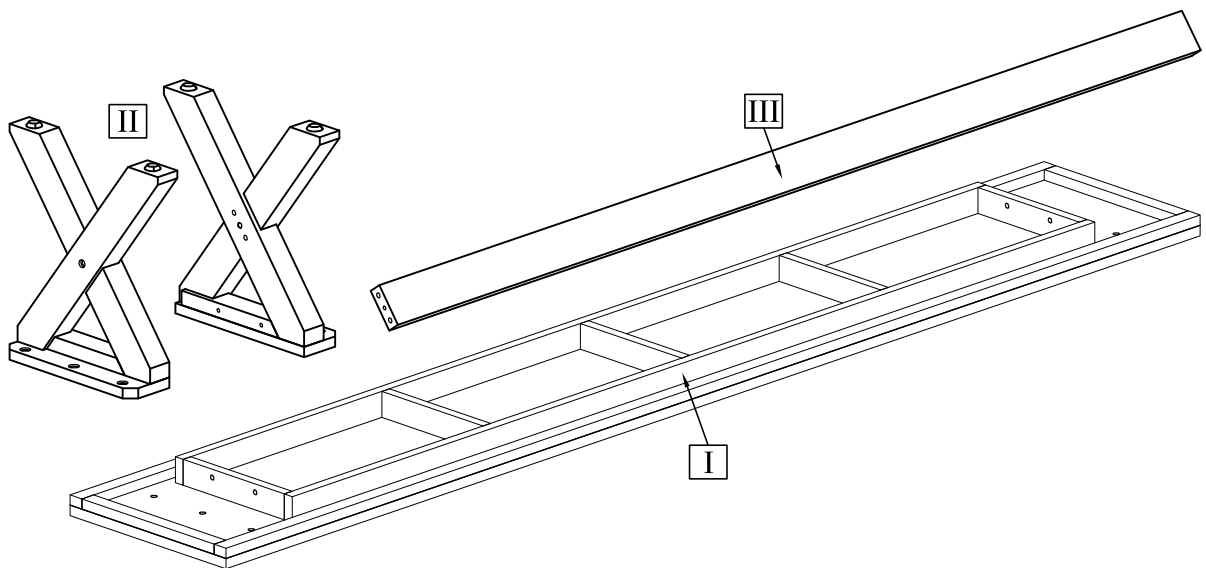

loungelovers

GRAZE BENCH CROSS LEG 250CM

- | | | |
|------------------------|---|------|
| (A) Bolt M8x30 |  | x 6 |
| (B) Bolt M8x40 |  | x 4 |
| (C) Bolt M8x75 |  | x 2 |
| (D) Flat Washer M8/M19 |  | x 12 |

- | | | |
|----------------------|---|------|
| (E) Spring Washer M8 |  | x 12 |
| (F) Dowel Ø10x40 |  | x 4 |
| (G) Allen Key M4 |  | x 1 |

loungelovers

GRAZE BENCH CROSS LEG 250CM