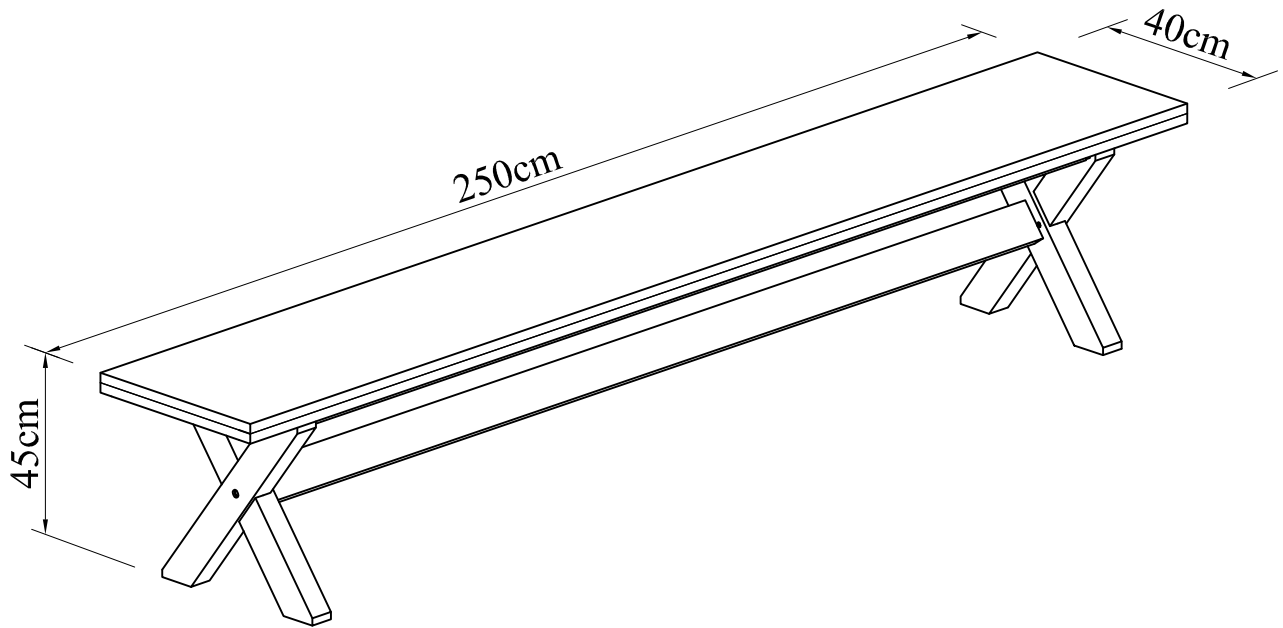

loungelovers

GRAZE BENCH CROSS LEG 250CM

- | | | |
|------------------------|---|------|
| (A) Bolt M8x30 |  | x 6 |
| (B) Bolt M8x40 |  | x 4 |
| (C) Bolt M8x75 |  | x 2 |
| (D) Flat Washer M8/M19 |  | x 12 |

- | | | |
|----------------------|---|------|
| (E) Spring Washer M8 |  | x 12 |
| (F) Dowel Ø10x40 |  | x 4 |
| (G) Allen Key M4 |  | x 1 |

loungelovers

GRAZE BENCH CROSS LEG 250CM