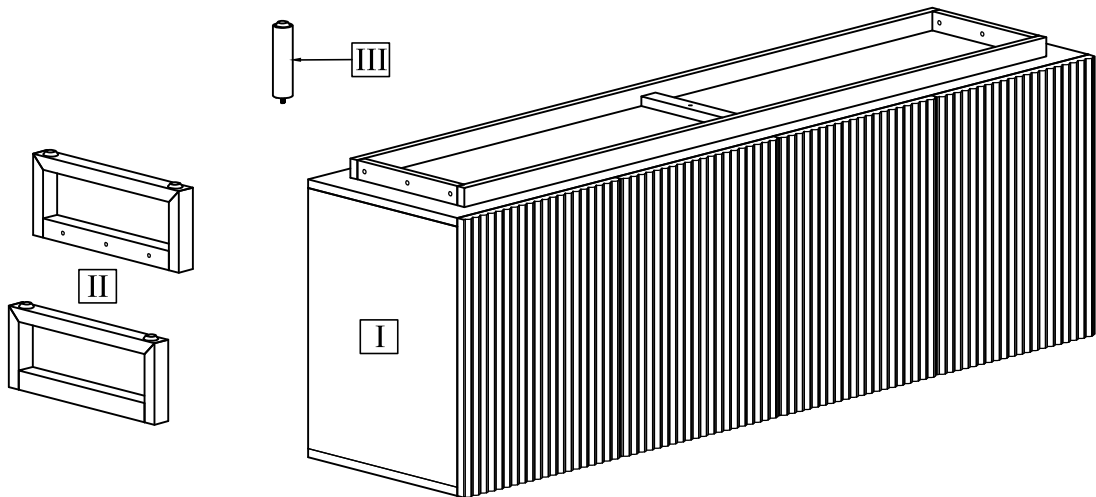

## GRAZE SIDEBOARD

- |                      |   |     |
|----------------------|---|-----|
| Ⓐ Bolt M8x40         |  | x 6 |
| Ⓑ Flat Washer M8/M19 |  | x 6 |
| Ⓒ Spring Washer M8   |  | x 6 |
| Ⓓ Allen Key M4       |  | x 1 |