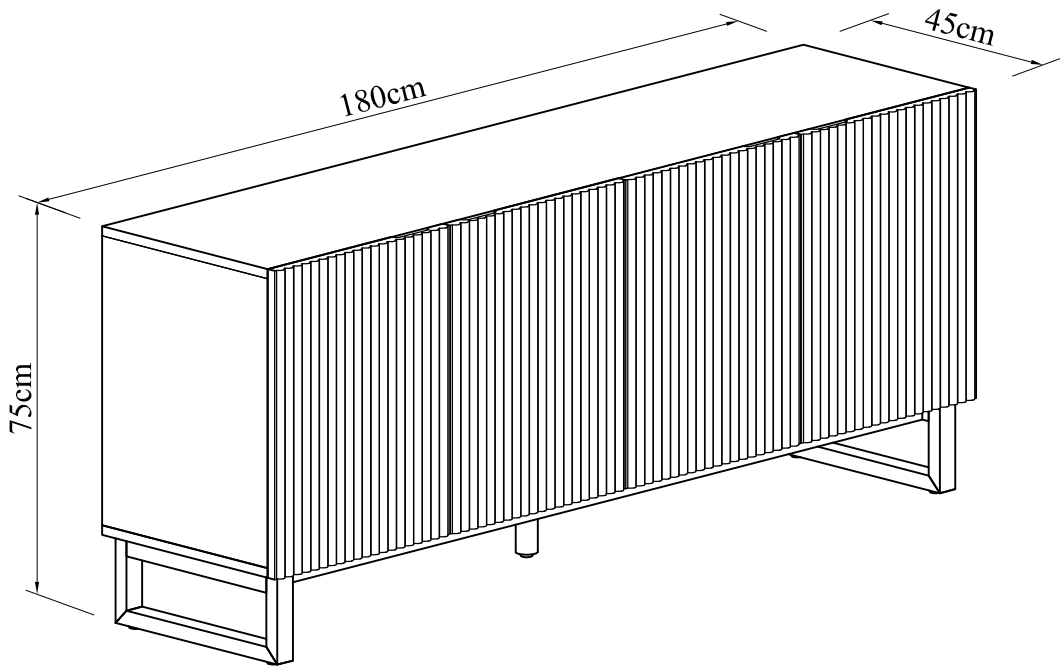

## GRAZE SIDEBOARD

- |                      |   |     |
|----------------------|---|-----|
| Ⓐ Bolt M8x40         |  | x 6 |
| Ⓑ Flat Washer M8/M19 |  | x 6 |
| Ⓒ Spring Washer M8   |  | x 6 |
| Ⓓ Allen Key M4       |  | x 1 |