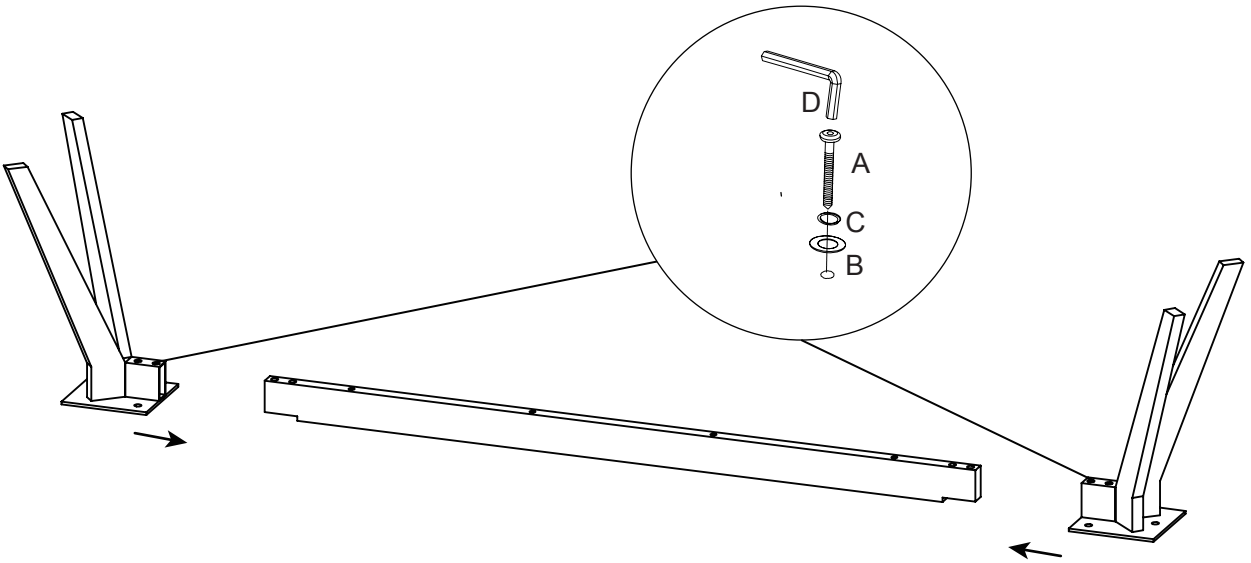

loungelovers

KINGSTON BENCH

 M8x25mm Ax10	 Bx10	 Cx10	 Dx1	 Ø3.5x60mm Ex4
---	---	---	--	---

Size: 170 x 32 x 47 cm

1

2

Twist the bolt anticlockwise to adjust the level of bench.