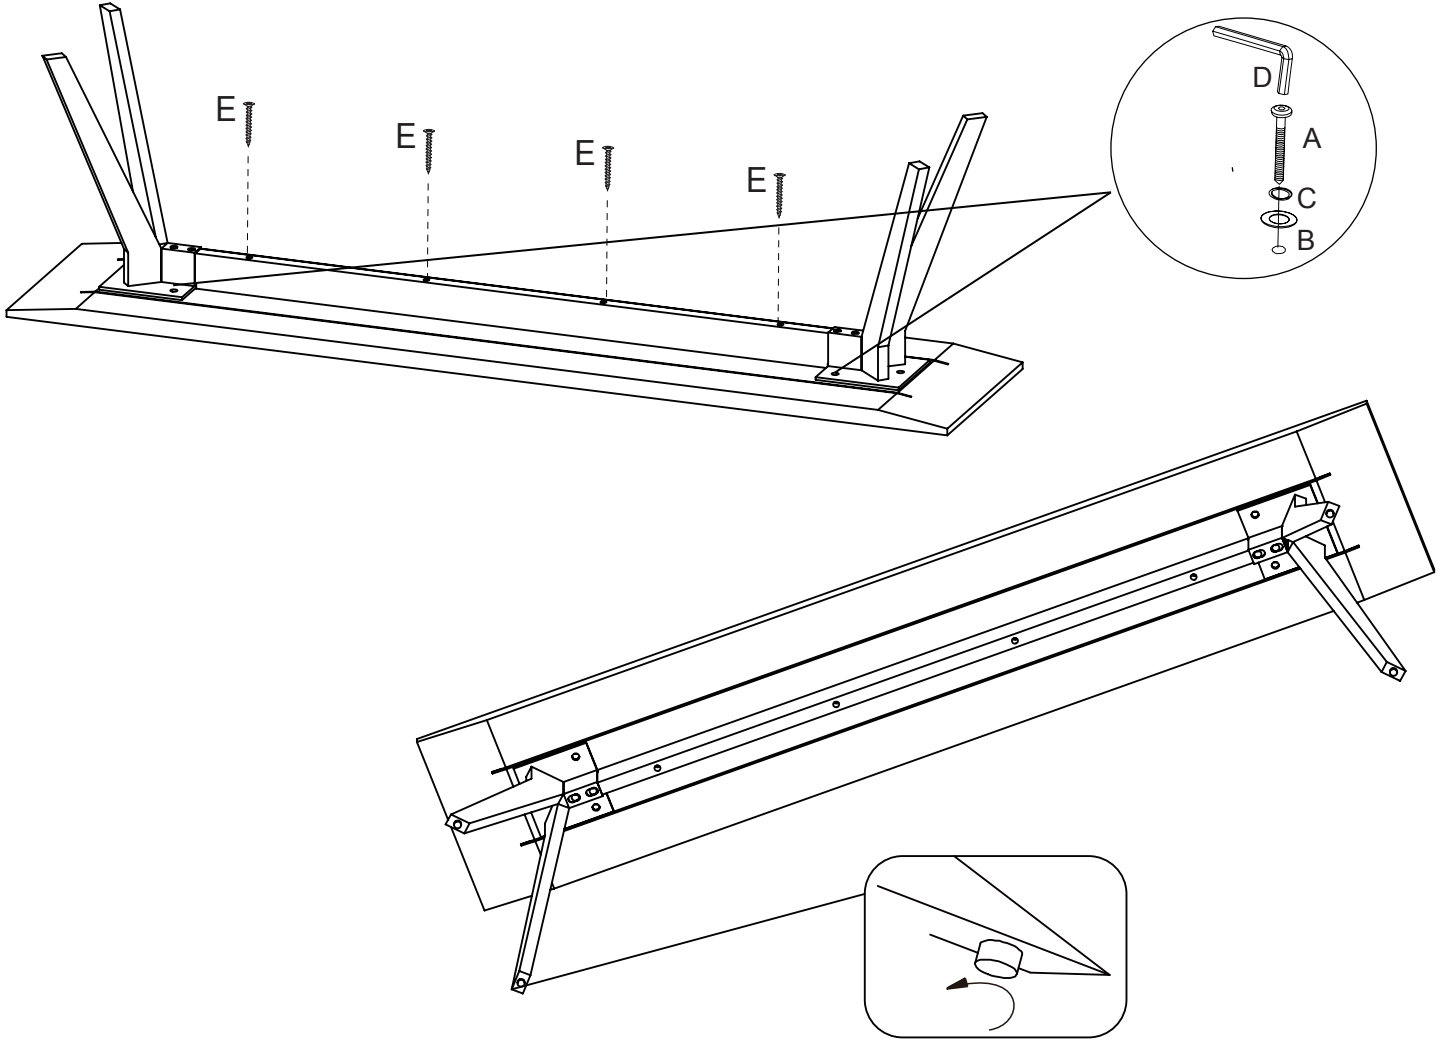

loungelovers

KINGSTON BENCH

 M8x25mm Ax10	 Bx10	 Cx10	 Dx1	 Ø3.5x60mm Ex4
---	---	---	--	---

Size: 170 x 32 x 47 cm

1

2

Twist the bolt anticlockwise to adjust the level of bench.