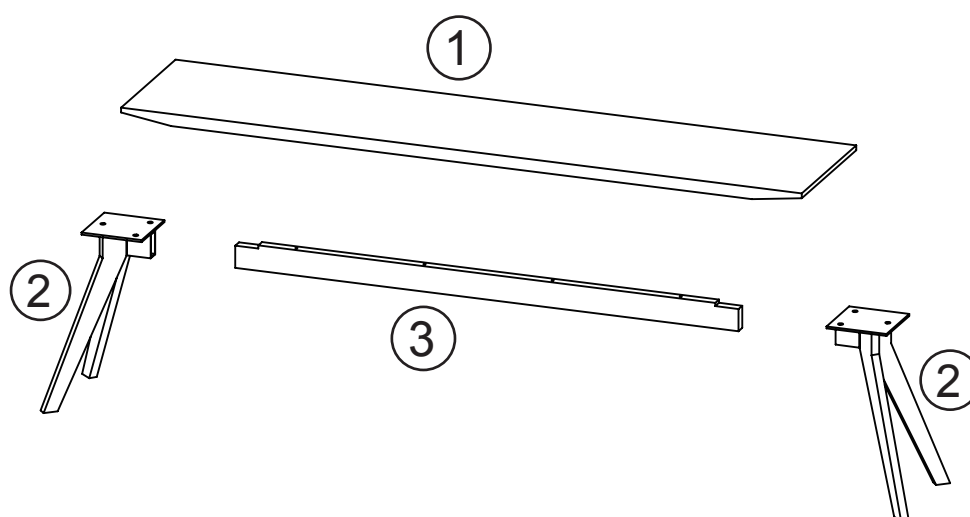

loungelovers

KINGSTON BENCH

 M8x25mm Ax10	 Bx10	 Cx10	 Dx1	 Ø3.5x60mm Ex4
---	---	---	--	---

Size: 170 x 32 x 47 cm

1

2

Twist the bolt anticlockwise to adjust the level of bench.