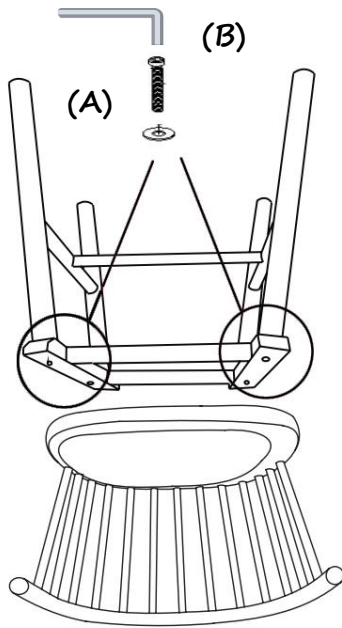

loungelovers

Linon Spindle Dining Chair

A  6X40 X4	B  X1	🕒 10 MIN  
--	---	---

1

2

3