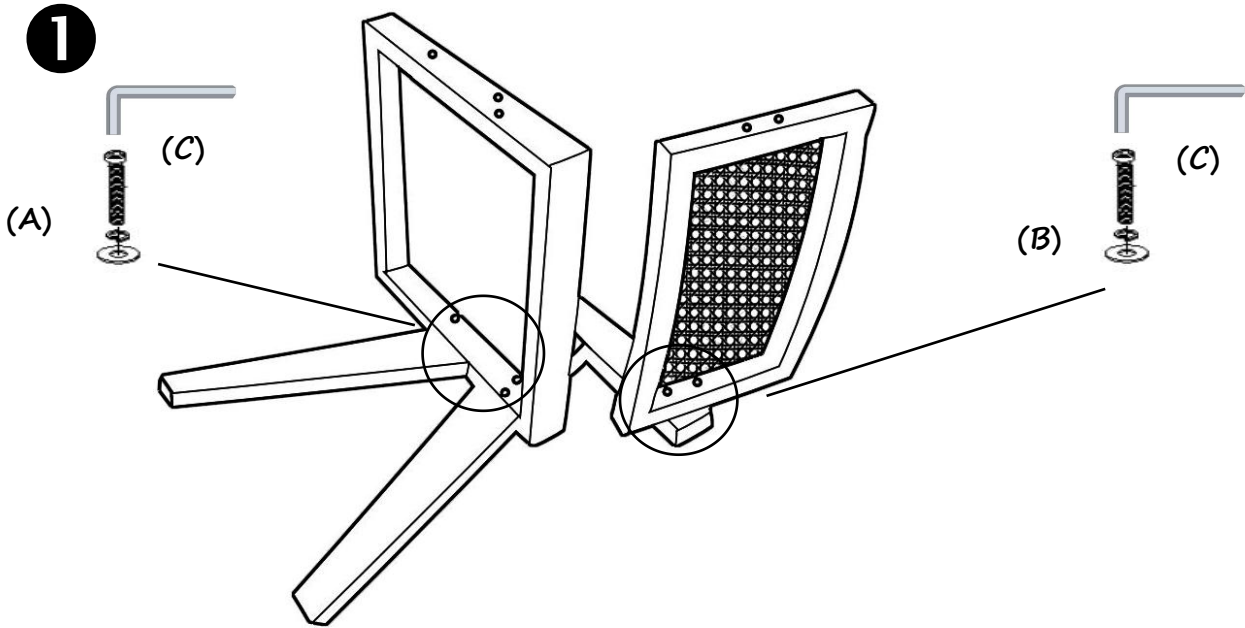

loungelovers

Scissor Leg DC Armchair

A  8X50 X6	B  8X60 X4	C  X1	🕒 10 MIN  
---	---	--	---

*Repeat the same process with the another side Arm.

2