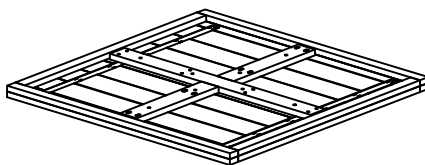

BRONTE SQUARE COFFEE TABLE

L1200 x W1200 x H350 mm
ASSEMBLY INSTRUCTIONS

loungelovers

HARDWARE FOR WOODEN

No.	Hardware	Q.ty
1	Bolt M8x35	1
2	Bolt M8x55	8
3	Lock Washer Ø8xØ12	9
4	Washer Ø8xØ16	9
5	Key K4	1

20 MIN

A x 1