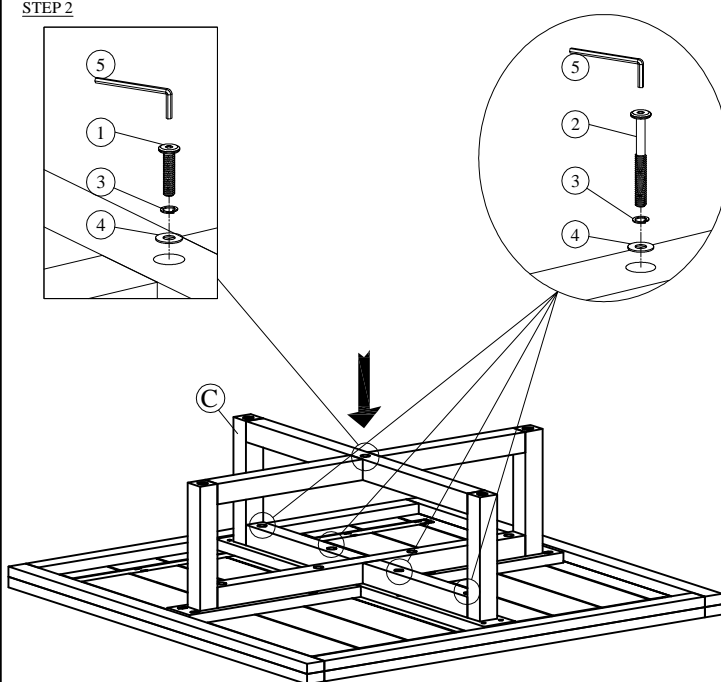

BRONTE SQUARE COFFEE TABLE

L1200 x W1200 x H350 mm
ASSEMBLY INSTRUCTIONS

loungelovers

HARDWARE FOR WOODEN

No.	Hardware	Q.ty
1	Bolt M8x35 	1
2	Bolt M8x55 	8
3	Lock Washer Ø8xØ12 	9
4	Washer Ø8xØ16 	9
5	Key K4 	1

20 MIN

A x 1

B x 1

C x 1

STEP 1

STEP 2

FINISHED