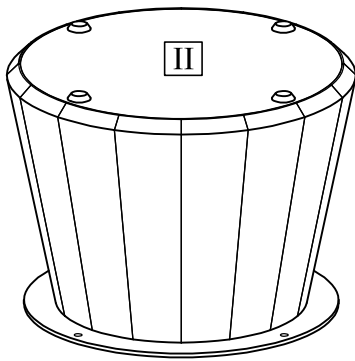

## GRAZE MUSHROOM COFFEE TABLE

- |                      |   |     |
|----------------------|---|-----|
| Ⓐ Bolt M8x20         |  | x 4 |
| Ⓑ Flat Washer M8/M19 |  | x 4 |
| Ⓒ Spring Washer M8   |  | x 4 |
| Ⓓ Allen Key M4       |  | x 1 |

## GRAZE MUSHROOM COFFEE TABLE