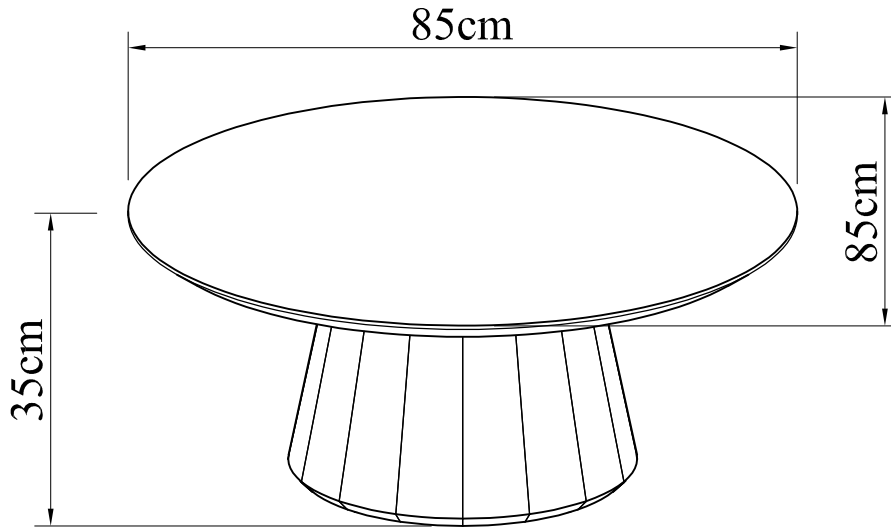

## GRAZE MUSHROOM COFFEE TABLE

- |                      |   |     |
|----------------------|---|-----|
| Ⓐ Bolt M8x20         |  | x 4 |
| Ⓑ Flat Washer M8/M19 |  | x 4 |
| Ⓒ Spring Washer M8   |  | x 4 |
| Ⓓ Allen Key M4       |  | x 1 |

## GRAZE MUSHROOM COFFEE TABLE