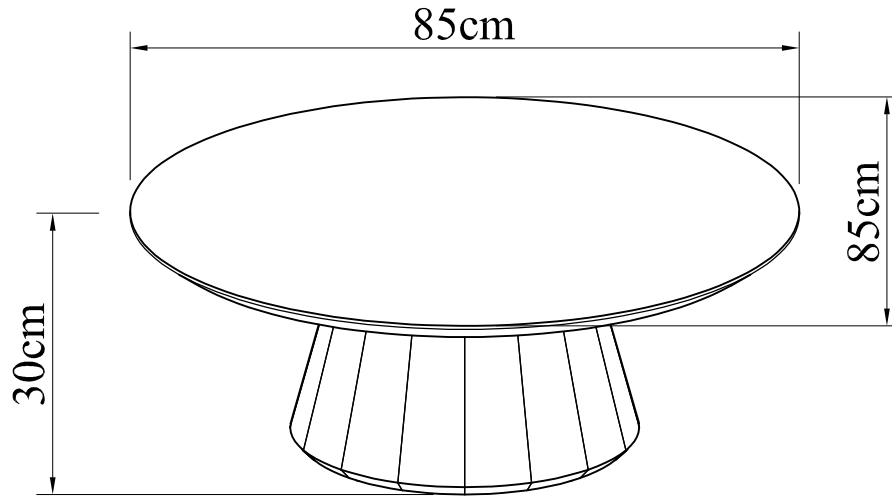

loungelovers

GRAZE MUSHROOM COFFEE TABLE - LOW

- | | | |
|----------------------|---|-----|
| Ⓐ Bolt M8x20 |  | x 4 |
| Ⓑ Flat Washer M8/M19 |  | x 4 |
| Ⓒ Spring Washer M8 |  | x 4 |
| Ⓓ Allen Key M4 |  | x 1 |

loungelovers

GRAZE MUSHROOM COFFEE TABLE - LOW