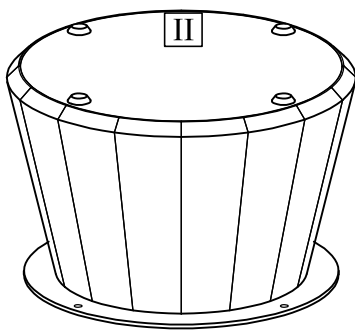

loungelovers

GRAZE MUSHROOM COFFEE TABLE - LOW

- | | | |
|----------------------|---|-----|
| Ⓐ Bolt M8x20 |  | x 4 |
| Ⓑ Flat Washer M8/M19 |  | x 4 |
| Ⓒ Spring Washer M8 |  | x 4 |
| Ⓓ Allen Key M4 |  | x 1 |

loungelovers

GRAZE MUSHROOM COFFEE TABLE - LOW