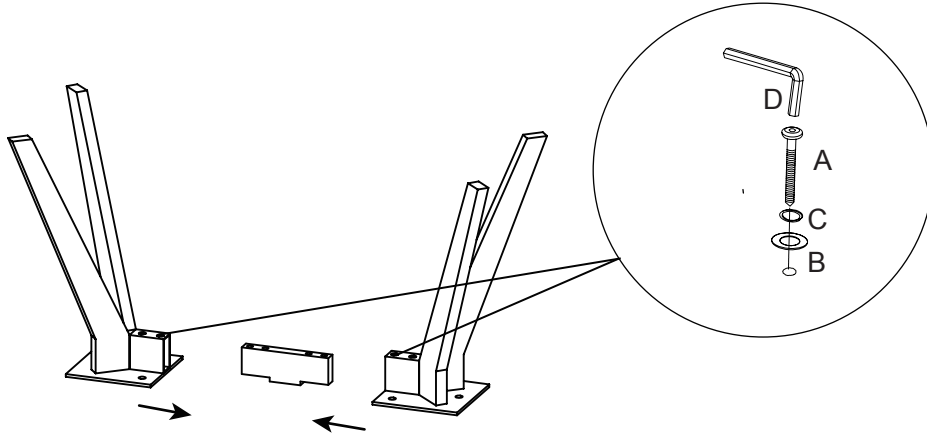

loungelovers

KINGSTON SIDE TABLE

 M8x25mm Ax10	 Bx10	 Cx10	 Dx1
---	---	--	--

Size:50 x 50x 47 cm

1

2

Twist the bolt anticlockwise to adjust the level of side table.