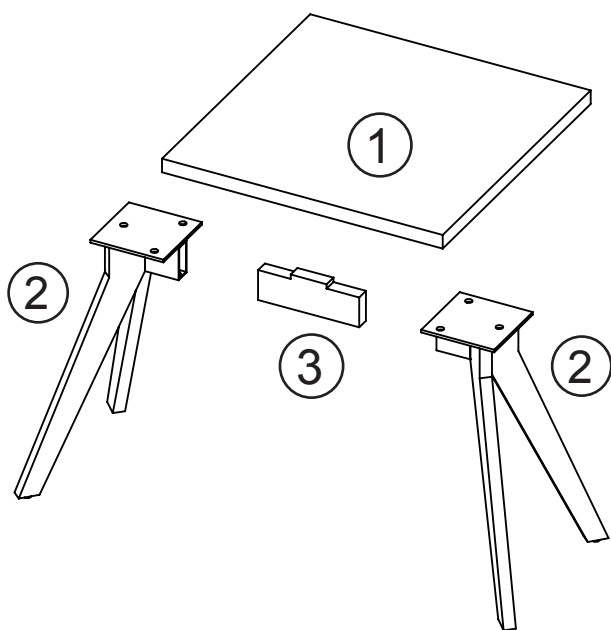

loungelovers

KINGSTON SIDE TABLE

 M8x25mm Ax10	 Bx10	 Cx10	 Dx1
---	---	--	--

Size:50 x 50x 47 cm

1

2

Twist the bolt anticlockwise to adjust the level of side table.