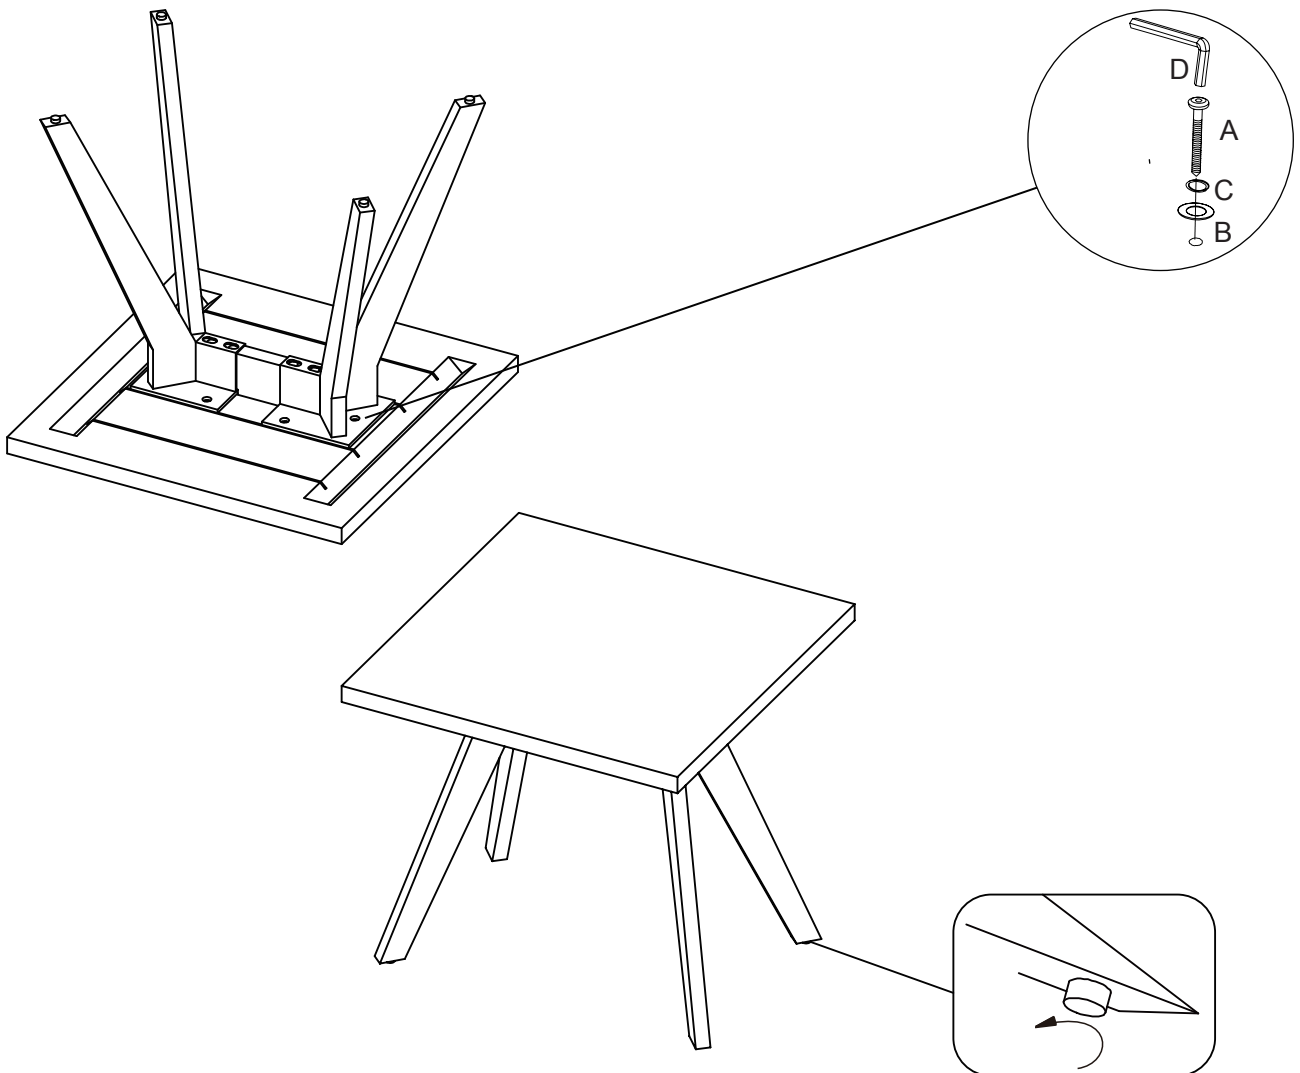

loungelovers

KINGSTON SIDE TABLE

 M8x25mm Ax10	 Bx10	 Cx10	 Dx1
---	---	--	--

Size:50 x 50x 47 cm

1

2

Twist the bolt anticlockwise to adjust the level of side table.