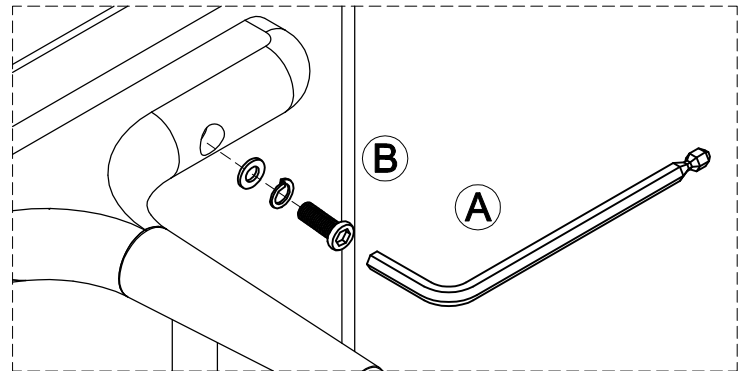

HARDWARE LIST			
NO.		DESCRIPTION	QTY.
A		ALLEN KEY M4	1 pc
LEG HARDWARE			
B		JCBC SCREW M6×40	10 pcs
		SPRING WASHER M6	10 pcs
		FLAT WASHER M6×12	10 pcs

PARTS LIST			
NO.		DESCRIPTION	QTY
1		TV UNIT	1 pc
2		LEG	2 pcs
3		LEG SIDE RAIL	2 pcs

loungelovers

MANHATTAN 2 DOOR TV UNIT

INSTRUCTION SHEET 2/3

STEP 1

Assemble part (1) and (2).

A	ALLEN KEY M4	x 1
		
B	JCBC SCREW M6x40	x 5
		
	SPRING WASHER M6	x 5
		
	FLAT WASHER M6x12	x 5
		

Kindly ensure all screws are inserted into the correct position before tightening.

STEP 2

Assemble part (3).

MADE IN MALAYSIA

loungelovers

MANHATTAN 2 DOOR TV UNIT

INSTRUCTION SHEET 3/3

STEP 3

Assemble part (2).

A	ALLEN KEY M4 	x 1
B	JCBC SCREW M6×40 	x 5
	SPRING WASHER M6 	x 5
	FLAT WASHER M6×12 	x 5

Kindly ensure all screws are inserted into the correct position before tightening.

MADE IN MALAYSIA