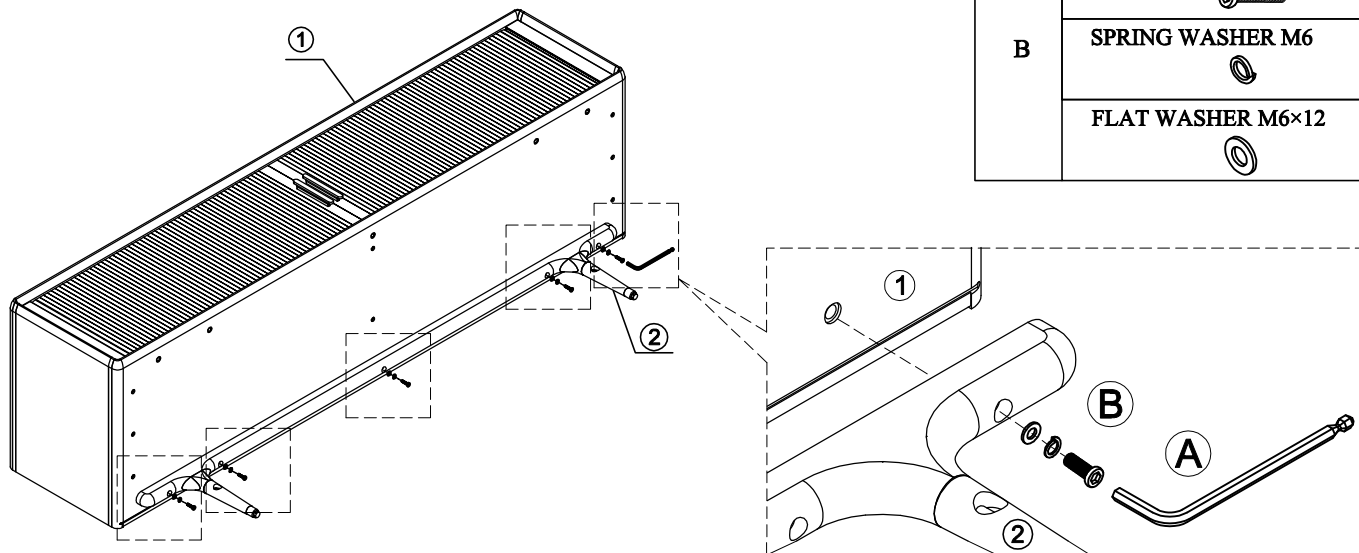

HARDWARE LIST			
NO.		DESCRIPTION	QTY.
A		ALLEN KEY M4	1 pc
LEG HARDWARE			
B		JCBC SCREW M6×40	10 pcs
		SPRING WASHER M6	10 pcs
		FLAT WASHER M6×12	10 pcs

PARTS LIST			
NO.		DESCRIPTION	QTY
1		TV UNIT	1 pc
2		LEG	2 pcs
3		LEG SIDE RAIL	2 pcs

loungelovers

MANHATTAN 2 DOOR TV UNIT

INSTRUCTION SHEET 2/3

STEP 1

Assemble part (1) and (2).

A	ALLEN KEY M4	x 1
		
B	JCBC SCREW M6x40	x 5
		
	SPRING WASHER M6	x 5
		
	FLAT WASHER M6x12	x 5
		

Kindly ensure all screws are inserted into the correct position before tightening.

STEP 2

Assemble part (3).

MADE IN MALAYSIA

loungelovers

MANHATTAN 2 DOOR TV UNIT

INSTRUCTION SHEET 3/3

STEP 3

Assemble part (2).

A	ALLEN KEY M4 	x 1
B	JCBC SCREW M6×40 	x 5
	SPRING WASHER M6 	x 5
	FLAT WASHER M6×12 	x 5

Kindly ensure all screws are inserted into the correct position before tightening.

MADE IN MALAYSIA