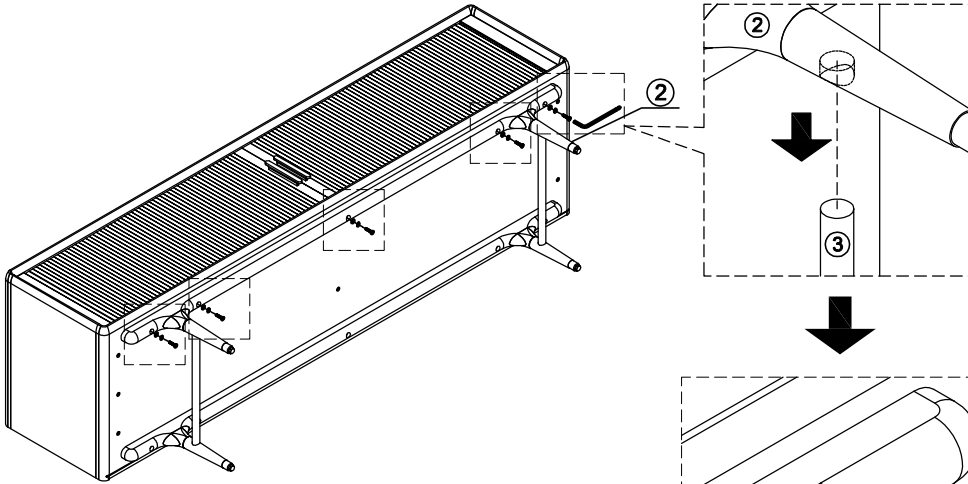

HARDWARE LIST			
NO.		DESCRIPTION	QTY.
A		ALLEN KEY M4	1 pc
LEG HARDWARE			
B		JCBC SCREW M6×40	10 pcs
		SPRING WASHER M6	10 pcs
		FLAT WASHER M6×12	10 pcs

PARTS LIST			
NO.		DESCRIPTION	QTY
1		TV UNIT	1 pc
2		LEG	2 pcs
3		LEG SIDE RAIL	2 pcs

loungelovers

MANHATTAN 2 DOOR TV UNIT

INSTRUCTION SHEET 2/3

STEP 1

Assemble part (1) and (2).

A	ALLEN KEY M4	x 1
		
B	JCBC SCREW M6x40	x 5
		
	SPRING WASHER M6	x 5
		
	FLAT WASHER M6x12	x 5
		

Kindly ensure all screws are inserted into the correct position before tightening.

STEP 2

Assemble part (3).

MADE IN MALAYSIA

loungelovers

MANHATTAN 2 DOOR TV UNIT

INSTRUCTION SHEET 3/3

STEP 3

Assemble part (2).

A	ALLEN KEY M4 	x 1
B	JCBC SCREW M6×40 	x 5
	SPRING WASHER M6 	x 5
	FLAT WASHER M6×12 	x 5

Kindly ensure all screws are inserted into the correct position before tightening.

MADE IN MALAYSIA