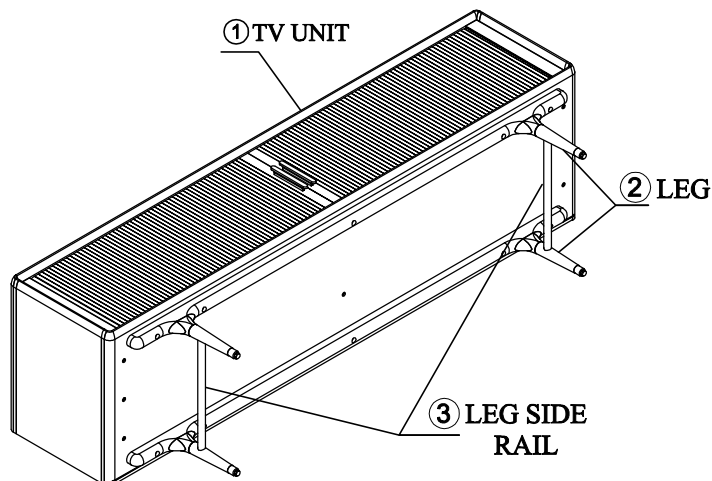

loungelovers

MANHATTAN 2 DOOR TV UNIT

INSTRUCTION SHEET 1/3

- ~ Thank you for purchasing this quality product.
- ~ Please do not discard any of the packing material until you have checked all the part for fitting.
- ~ Before you begin to assemble your new piece of furniture, please check that all part have been supplied.
- ~ It is recommended that assembly is done on soft surface like carpet to avoid any damage.

HARDWARE LIST			
NO.		DESCRIPTION	QTY.
A		ALLEN KEY M4	1 pc
LEG HARDWARE			
B		JCBC SCREW M6×40	10 pcs
		SPRING WASHER M6	10 pcs
		FLAT WASHER M6×12	10 pcs

PARTS LIST			
NO.		DESCRIPTION	QTY
1		TV UNIT	1 pc
2		LEG	2 pcs
3		LEG SIDE RAIL	2 pcs

loungelovers

MANHATTAN 2 DOOR TV UNIT

INSTRUCTION SHEET 2/3

STEP 1

Assemble part (1) and (2).

A	ALLEN KEY M4	x 1
		
B	JCBC SCREW M6x40	x 5
		
	SPRING WASHER M6	x 5
		
	FLAT WASHER M6x12	x 5
		

Kindly ensure all screws are inserted into the correct position before tightening.

A	ALLEN KEY M4 	x 1
B	JCBC SCREW M6×40 	x 5
	SPRING WASHER M6 	x 5
	FLAT WASHER M6×12 	x 5

Kindly ensure all screws are inserted into the correct position before tightening.

MADE IN MALAYSIA