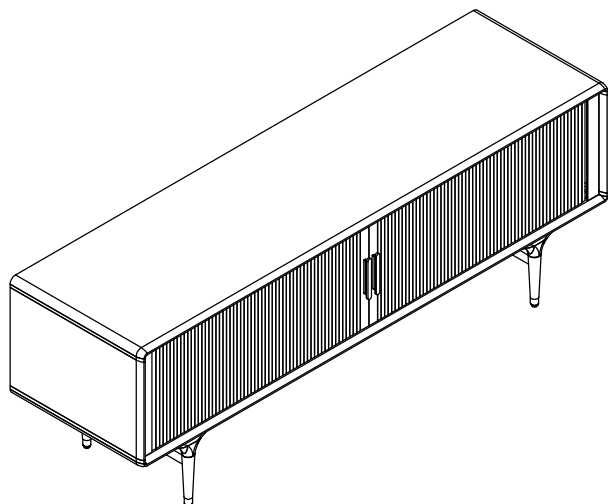

loungelovers

MANHATTAN 2 DOOR TV UNIT

INSTRUCTION SHEET 1/3

- ~ Thank you for purchasing this quality product.
- ~ Please do not discard any of the packing material until you have checked all the part for fitting.
- ~ Before you begin to assemble your new piece of furniture, please check that all part have been supplied.
- ~ It is recommended that assembly is done on soft surface like carpet to avoid any damage.

HARDWARE LIST			
NO.		DESCRIPTION	QTY.
A		ALLEN KEY M4	1 pc
LEG HARDWARE			
B		JCBC SCREW M6×40	10 pcs
		SPRING WASHER M6	10 pcs
		FLAT WASHER M6×12	10 pcs

PARTS LIST			
NO.		DESCRIPTION	QTY
1		TV UNIT	1 pc
2		LEG	2 pcs
3		LEG SIDE RAIL	2 pcs

loungelovers

MANHATTAN 2 DOOR TV UNIT

INSTRUCTION SHEET 2/3

STEP 1

Assemble part (1) and (2).

A	ALLEN KEY M4	x 1
		
B	JCBC SCREW M6x40	x 5
		
	SPRING WASHER M6	x 5
		
	FLAT WASHER M6x12	x 5
		

Kindly ensure all screws are inserted into the correct position before tightening.