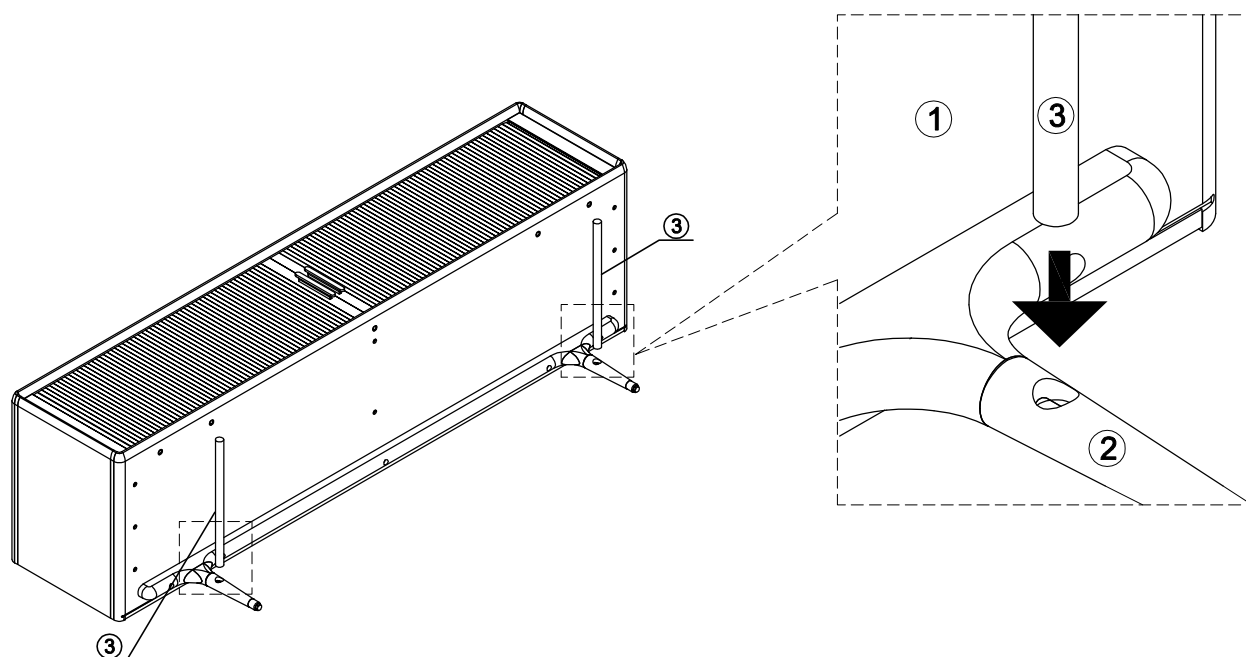

HARDWARE LIST			
NO.		DESCRIPTION	QTY.
A		ALLEN KEY M4	1 pc
LEG HARDWARE			
B		JCBC SCREW M6×40	10 pcs
		SPRING WASHER M6	10 pcs
		FLAT WASHER M6×12	10 pcs

PARTS LIST			
NO.		DESCRIPTION	QTY
1		TV UNIT	1 pc
2		LEG	2 pcs
3		LEG SIDE RAIL	2 pcs

loungelovers

MANHATTAN 2 DOOR TV UNIT

INSTRUCTION SHEET 2/3

STEP 1

Assemble part (1) and (2).

A	ALLEN KEY M4	x 1
		
B	JCBC SCREW M6x40	x 5
		
	SPRING WASHER M6	x 5
		
	FLAT WASHER M6x12	x 5
		

Kindly ensure all screws are inserted into the correct position before tightening.

STEP 2

Assemble part (3).

MADE IN MALAYSIA

loungelovers

MANHATTAN 2 DOOR TV UNIT

INSTRUCTION SHEET 3/3

STEP 3

Assemble part (2).

A	ALLEN KEY M4 	x 1
B	JCBC SCREW M6×40 	x 5
	SPRING WASHER M6 	x 5
	FLAT WASHER M6×12 	x 5

Kindly ensure all screws are inserted into the correct position before tightening.

MADE IN MALAYSIA