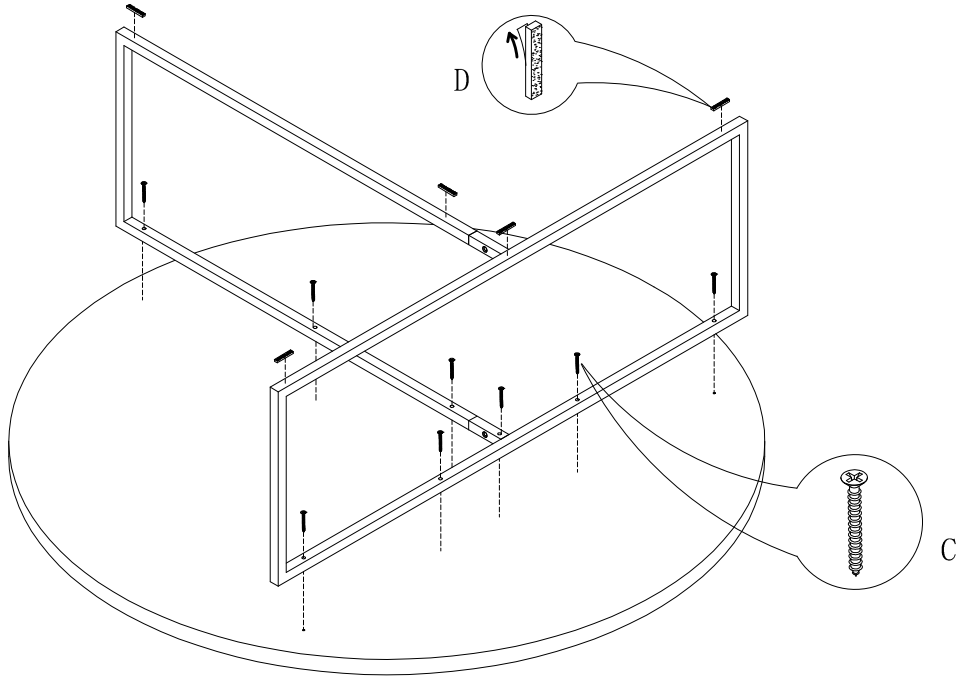

loungelovers

Turner CT

CPM5600-KD

loungelovers

Turner CT

CPM5600-KD

A x2
Spec: M6*L12

B x1
Spec: 4#

C x8
Spec: \varnothing 3.8*L32

D x5
Spec: 30*5

1

2

3
