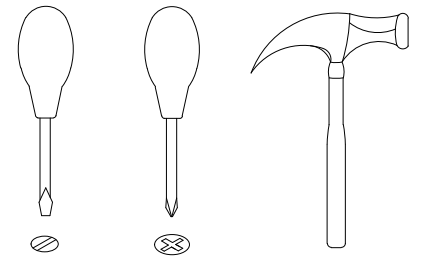

loungelovers

Turner CT

CPM5600-KD

loungelovers

Turner CT

CPM5600-KD

A x2
Spec: M6*L12

B x1
Spec: 4#

C x8
Spec: \varnothing 3.8*L32

D x5
Spec: 30*5

1

2

3
