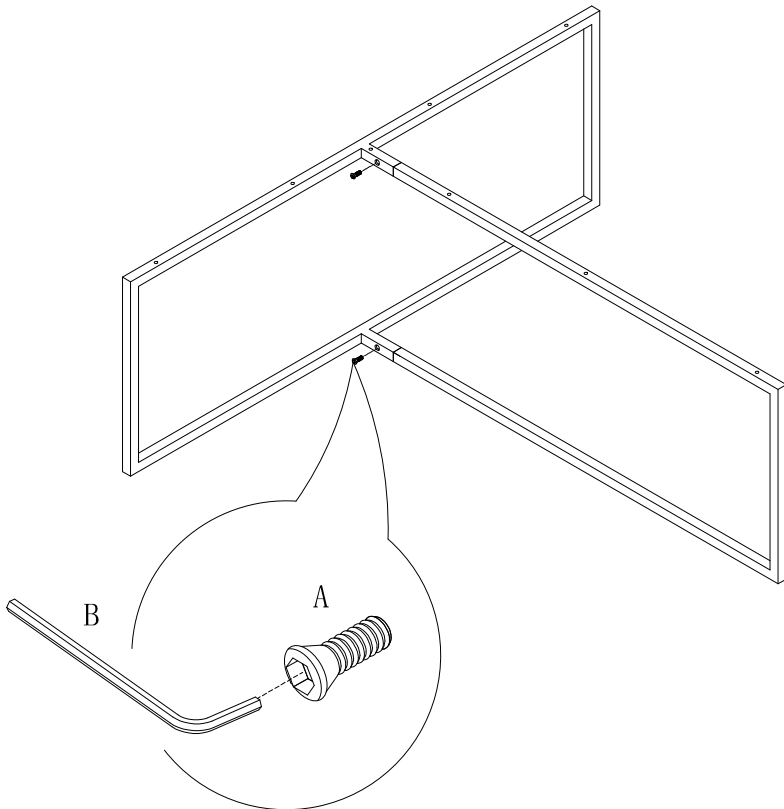

loungelovers

Turner CT

CPM5600-KD

loungelovers

Turner CT

CPM5600-KD

A x2
Spec: M6*L12

B x1
Spec: 4#

C x8
Spec: \varnothing 3.8*L32

D x5
Spec: 30*5

1

2

3
