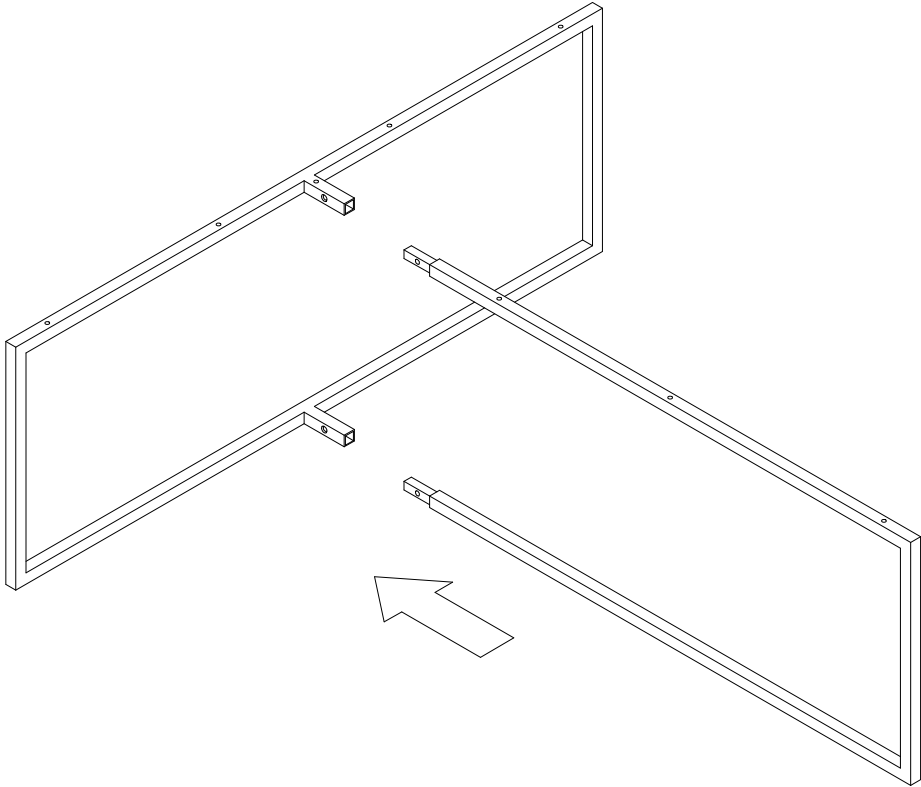

loungelovers

Turner CT

CPM5600-KD

loungelovers

Turner CT

CPM5600-KD

A x2
Spec: M6*L12

B x1
Spec: 4#

C x8
Spec: \varnothing 3.8*L32

D x5
Spec: 30*5

1

2

3
