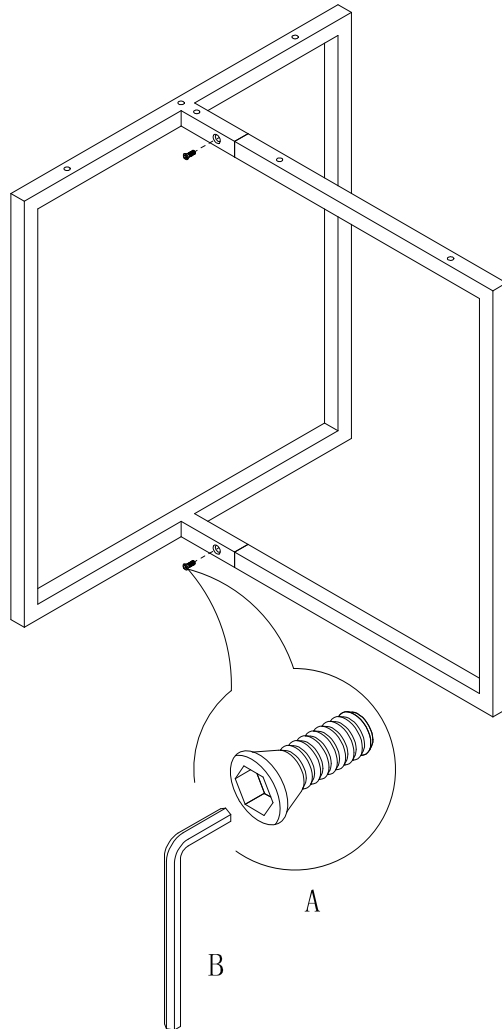

loungelovers

Turner ST

CPM5590-KD

loungelovers

Turner ST

CPM5590-KD

A x2
Spec:M6*12

B x1
Spec:4#

C x4
Spec:30*5*3

D x6
Spec:Ø3.8*L32

1

2

3
