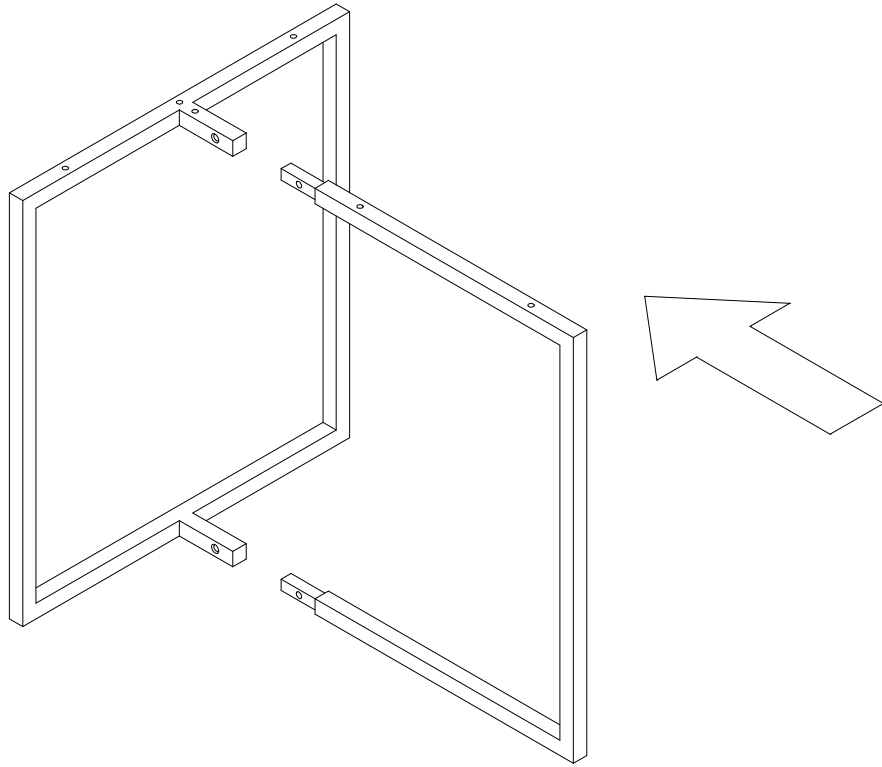

loungelovers

Turner ST

CPM5590-KD

loungelovers

Turner ST

CPM5590-KD

A x2
Spec:M6*12

B x1
Spec:4#

C x4
Spec:30*5*3

D x6
Spec:Ø3.8*L32

1

2

3
