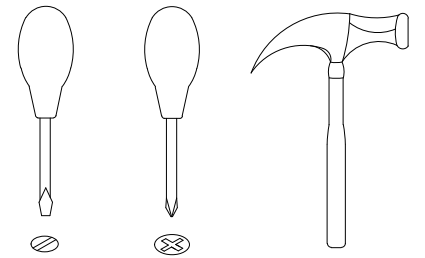

loungelovers

Turner ST

CPM5590-KD

loungelovers

Turner ST

CPM5590-KD

A x2
Spec:M6*12

B x1
Spec:4#

C x4
Spec:30*5*3

D x6
Spec:Ø3.8*L32

1

2

3
