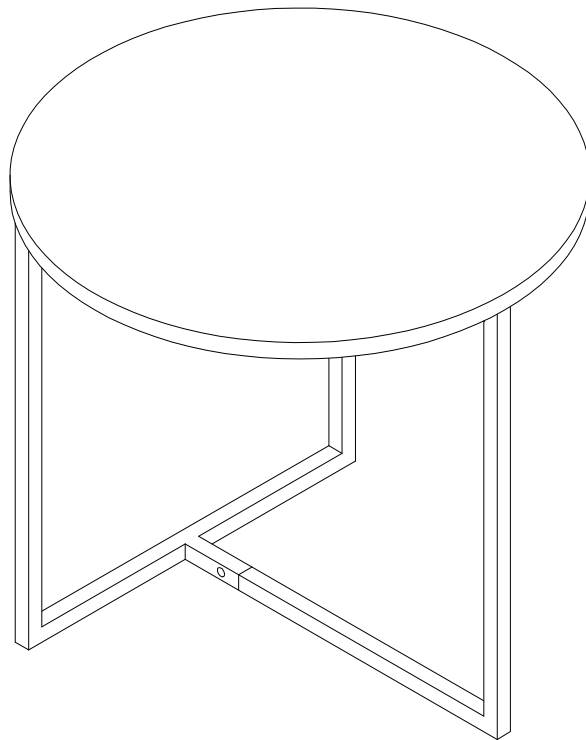

loungelovers

Turner ST

CPM5590-KD

loungelovers

Turner ST

CPM5590-KD

A x2
Spec:M6*12

B x1
Spec:4#

C x4
Spec:30*5*3

D x6
Spec:Ø3.8*L32

1

2

3
