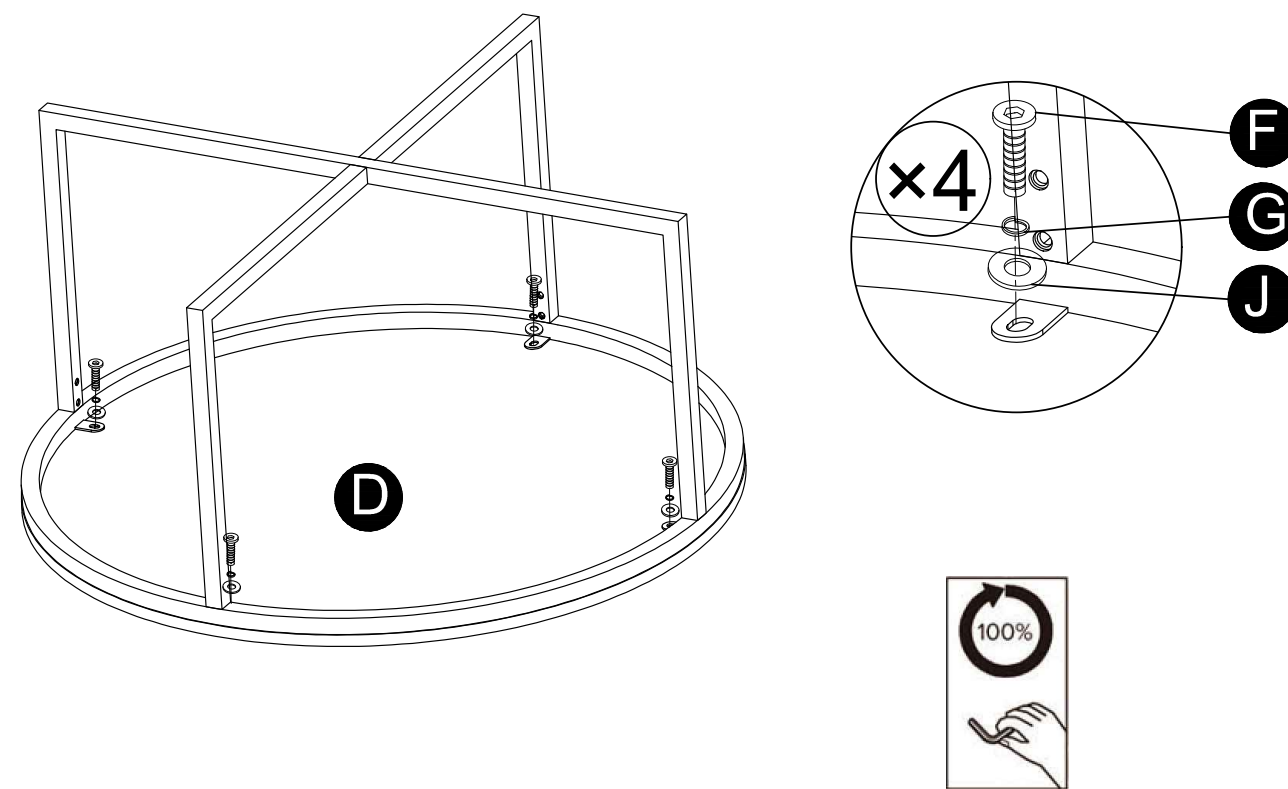

loungelovers

Venus Round Marble Coffee Table

Assembly instructions

PARTS INVENTORY		
ID	DESCRIPTION	QTY
A	L-SHAPED LEG	2
B	U-SHAPED LEG	1
C	IRON FRAME	1
D	TABLE TOP	1
E	ALLEN KEY 	1
F	BOLT 	16
G	SPRING WASHERS 	16
H	WASHERS (S) 	12
J	WASHERS (L) 	4
K	FELT PAD 	4

STEP 1

STEP 2

STEP 3

Attention: Screw on all the holes after they are aligned

STEP 4