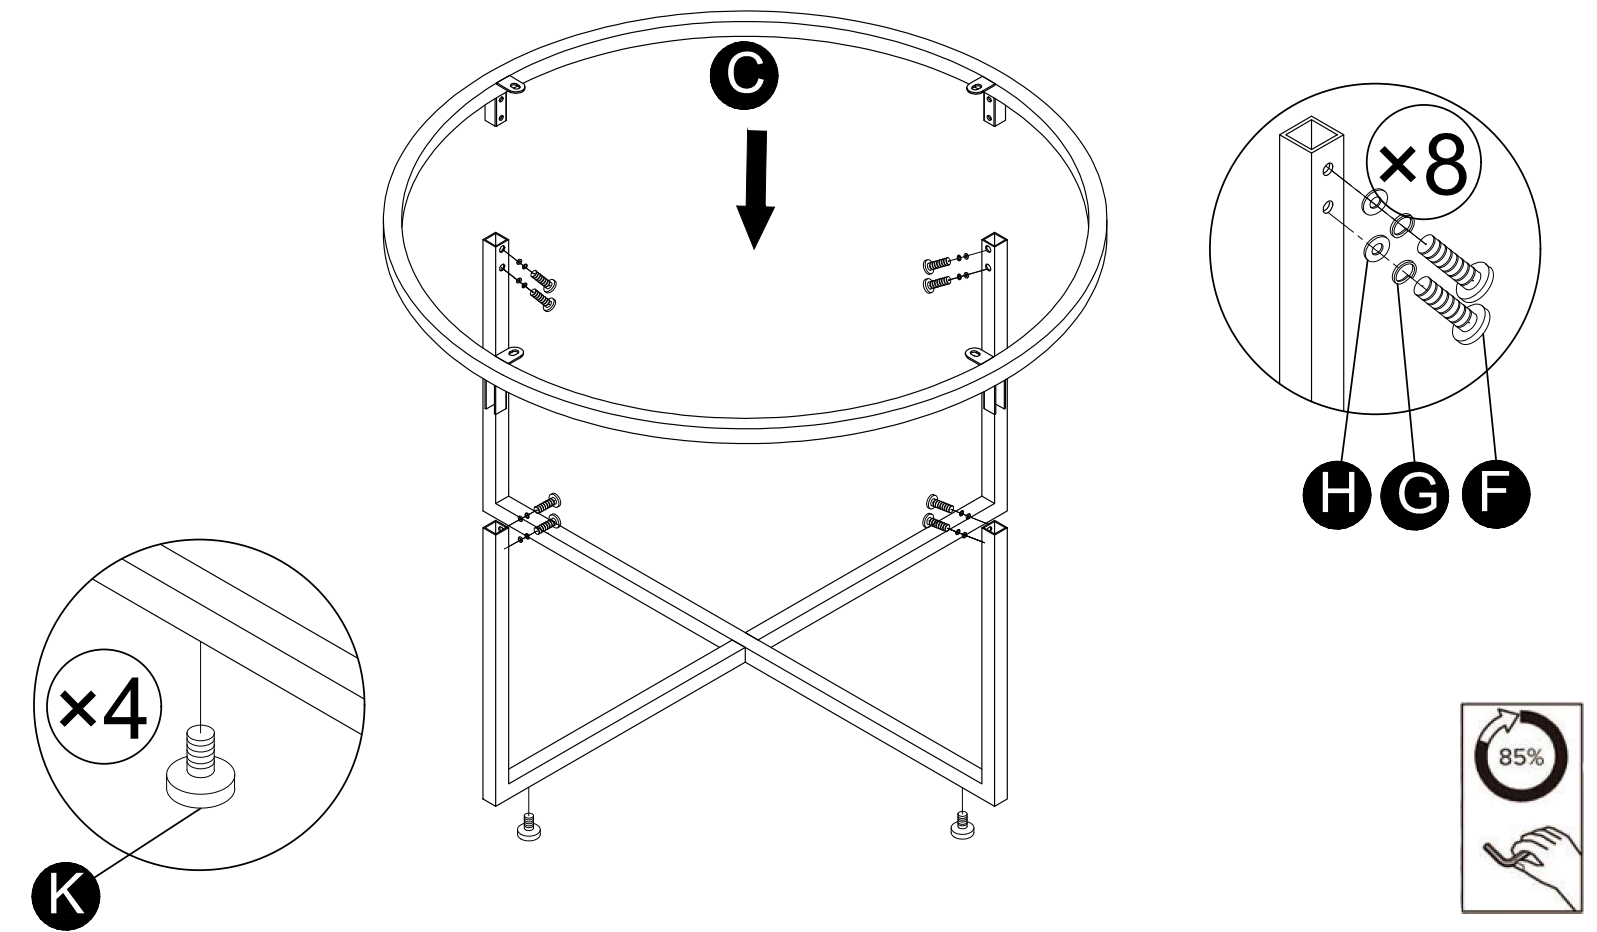

loungelovers

Venus Round Marble Coffee Table

Assembly instructions

PARTS INVENTORY		
ID	DESCRIPTION	QTY
A	L-SHAPED LEG	2
B	U-SHAPED LEG	1
C	IRON FRAME	1
D	TABLE TOP	1
E	ALLEN KEY 	1
F	BOLT 	16
G	SPRING WASHERS 	16
H	WASHERS (S) 	12
J	WASHERS (L) 	4
K	FELT PAD 	4

STEP 1

STEP 2

STEP 3

Attention: Screw on all the holes after they are aligned

STEP 4