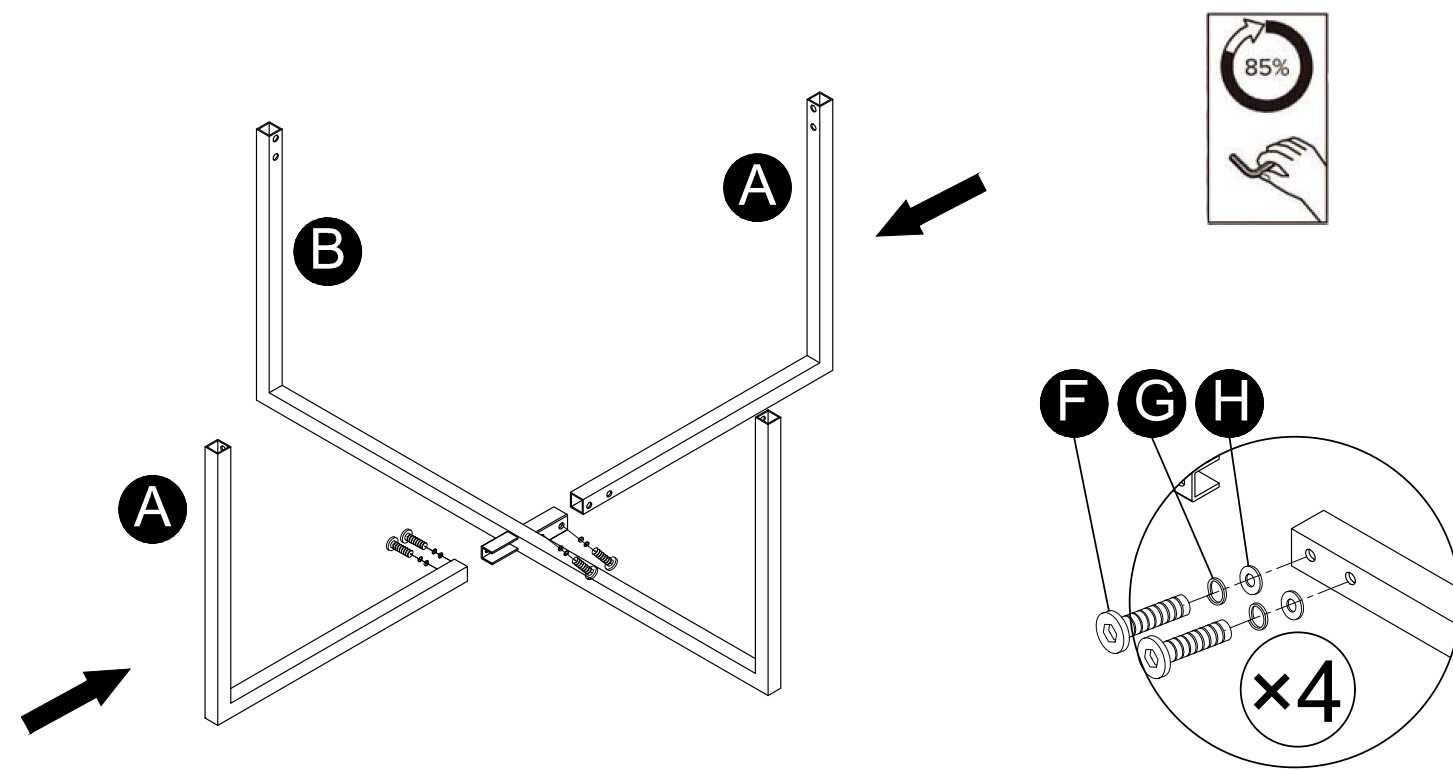

loungelovers

Venus Round Marble Coffee Table

Assembly instructions

PARTS INVENTORY		
ID	DESCRIPTION	QTY
A	L-SHAPED LEG	2
B	U-SHAPED LEG	1
C	IRON FRAME	1
D	TABLE TOP	1
E	ALLEN KEY 	1
F	BOLT 	16
G	SPRING WASHERS 	16
H	WASHERS (S) 	12
J	WASHERS (L) 	4
K	FELT PAD 	4

STEP 1

STEP 2

STEP 3

Attention: Screw on all the holes after they are aligned

STEP 4