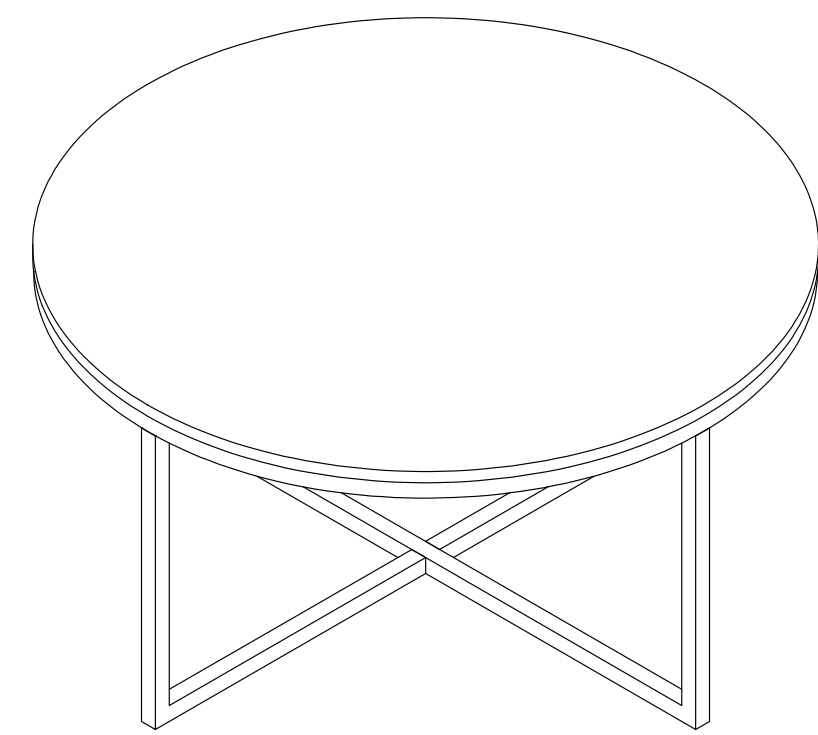

loungelovers

Venus Round Marble Coffee Table

Assembly instructions

PARTS INVENTORY		
ID	DESCRIPTION	QTY
A	L-SHAPED LEG	2
B	U-SHAPED LEG	1
C	IRON FRAME	1
D	TABLE TOP	1
E	ALLEN KEY 	1
F	BOLT 	16
G	SPRING WASHERS 	16
H	WASHERS (S) 	12
J	WASHERS (L) 	4
K	FELT PAD 	4