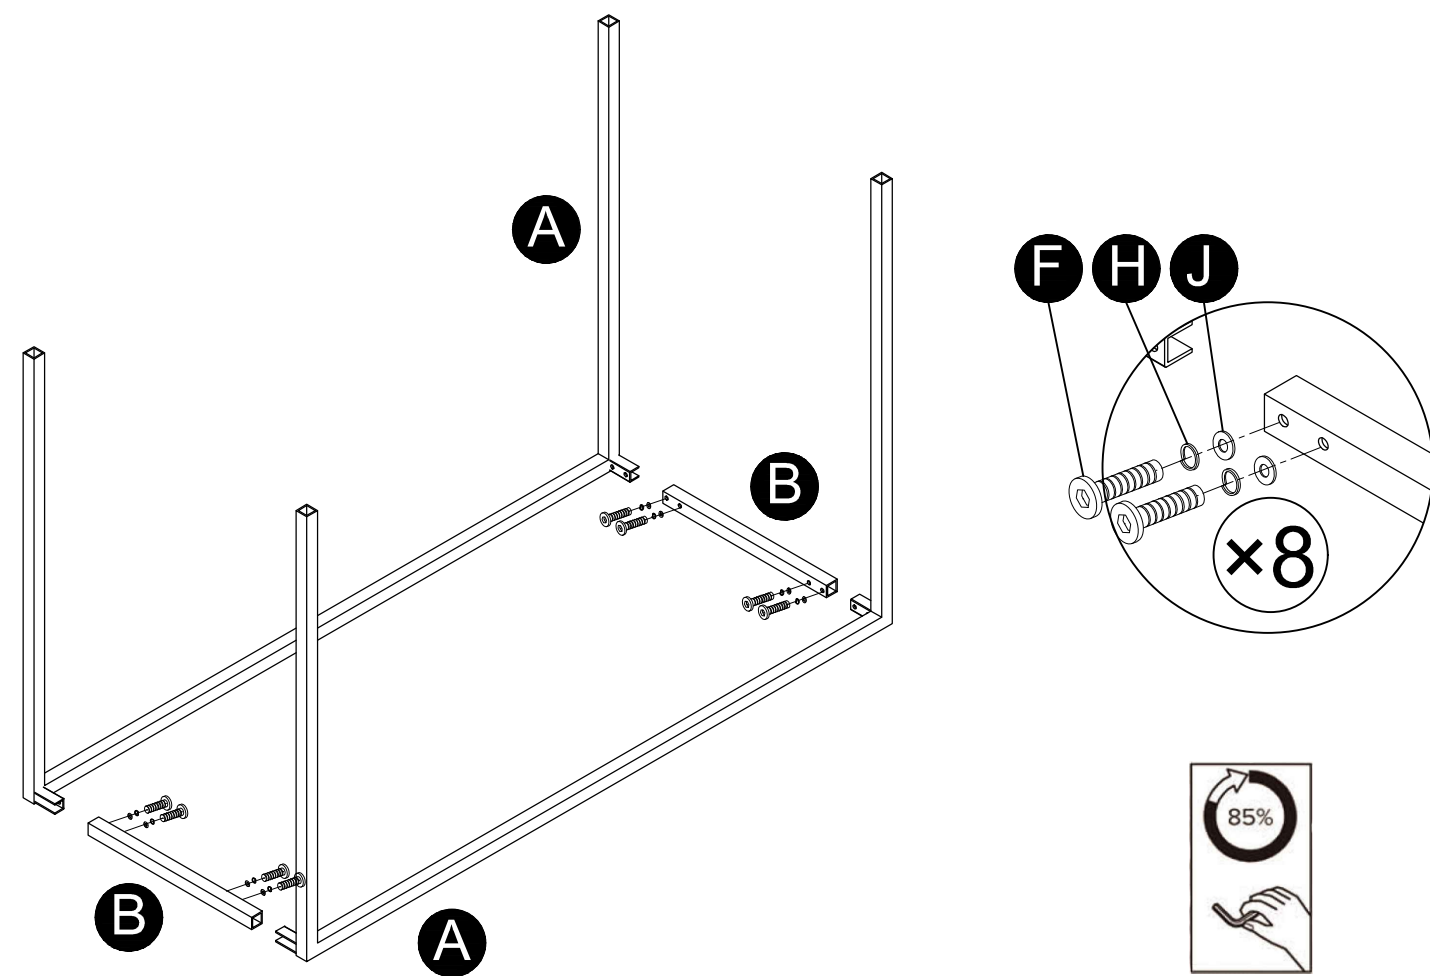

loungelovers

Venus Marble Console Table

Assembly instructions

PARTS INVENTORY		
ID	DESCRIPTION	QTY
A	U-SHAPED LEG	2
B	IRON BRACE	2
C	IRON FRAME	1
D	TABLE TOP	1
E	ALLEN KEY 	1
F	BOLT 12MM 	16
G	BOLT 16MM 	4
H	SPRING WASHERS 	20
J	WASHERS (S) 	16
K	WASHERS (L) 	4
M	FELT PAD 	4

STEP 1

STEP 2

STEP 3

STEP 4