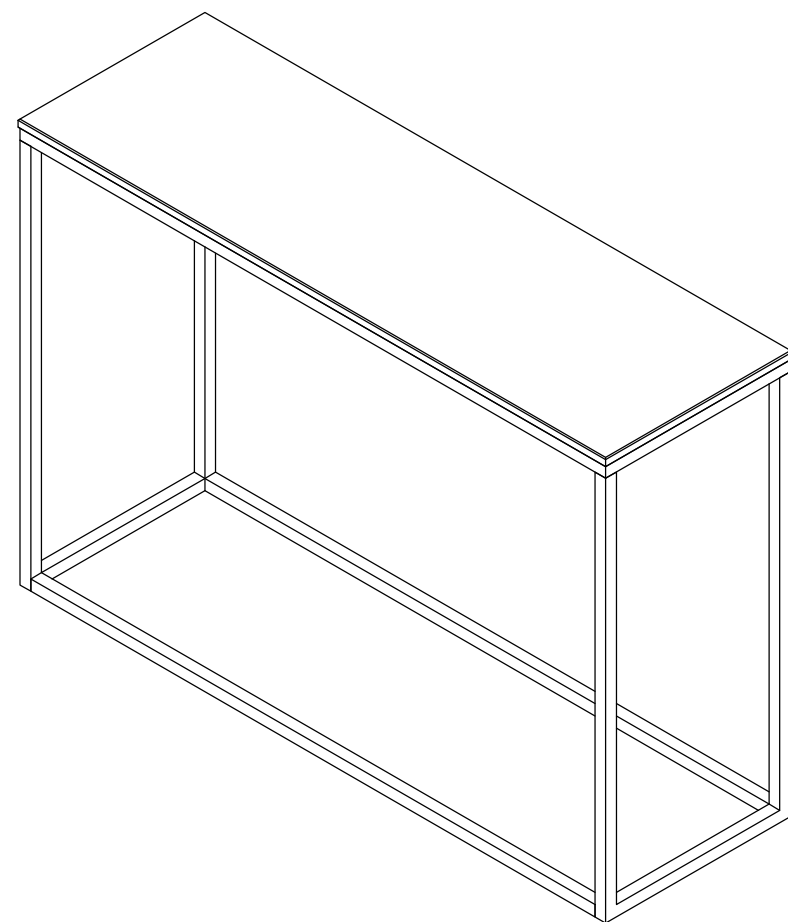

loungelovers

Venus Marble Console Table

Assembly instructions

PARTS INVENTORY		
ID	DESCRIPTION	QTY
A	U-SHAPED LEG	2
B	IRON BRACE	2
C	IRON FRAME	1
D	TABLE TOP	1
E	ALLEN KEY 	1
F	BOLT 12MM 	16
G	BOLT 16MM 	4
H	SPRING WASHERS 	20
J	WASHERS (S) 	16
K	WASHERS (L) 	4
M	FELT PAD 	4