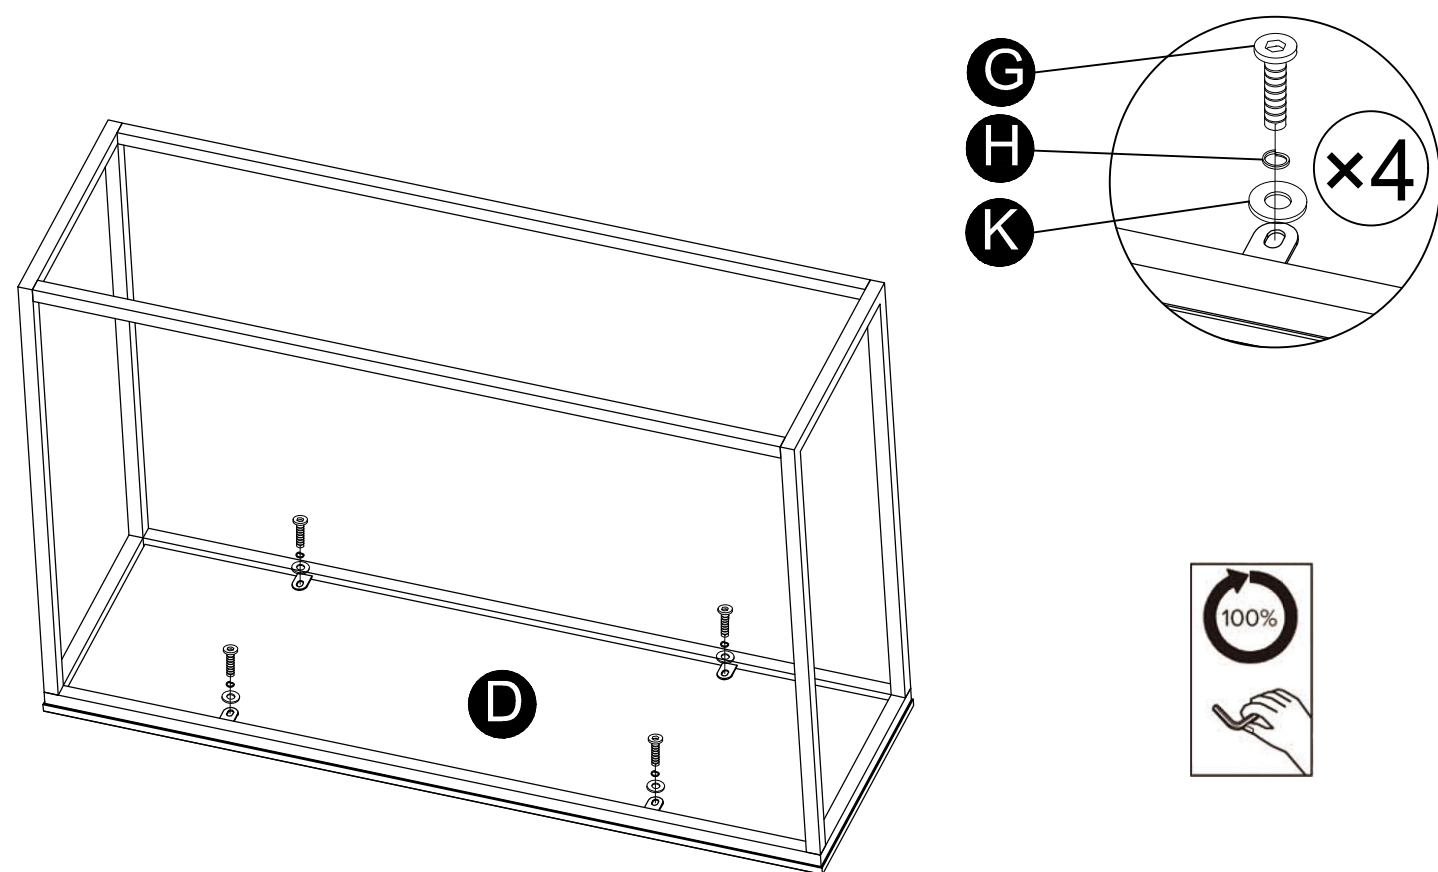

loungelovers

Venus Marble Console Table

Assembly instructions

PARTS INVENTORY		
ID	DESCRIPTION	QTY
A	U-SHAPED LEG	2
B	IRON BRACE	2
C	IRON FRAME	1
D	TABLE TOP	1
E	ALLEN KEY 	1
F	BOLT 12MM 	16
G	BOLT 16MM 	4
H	SPRING WASHERS 	20
J	WASHERS (S) 	16
K	WASHERS (L) 	4
M	FELT PAD 	4

STEP 1

STEP 2

STEP 3

STEP 4