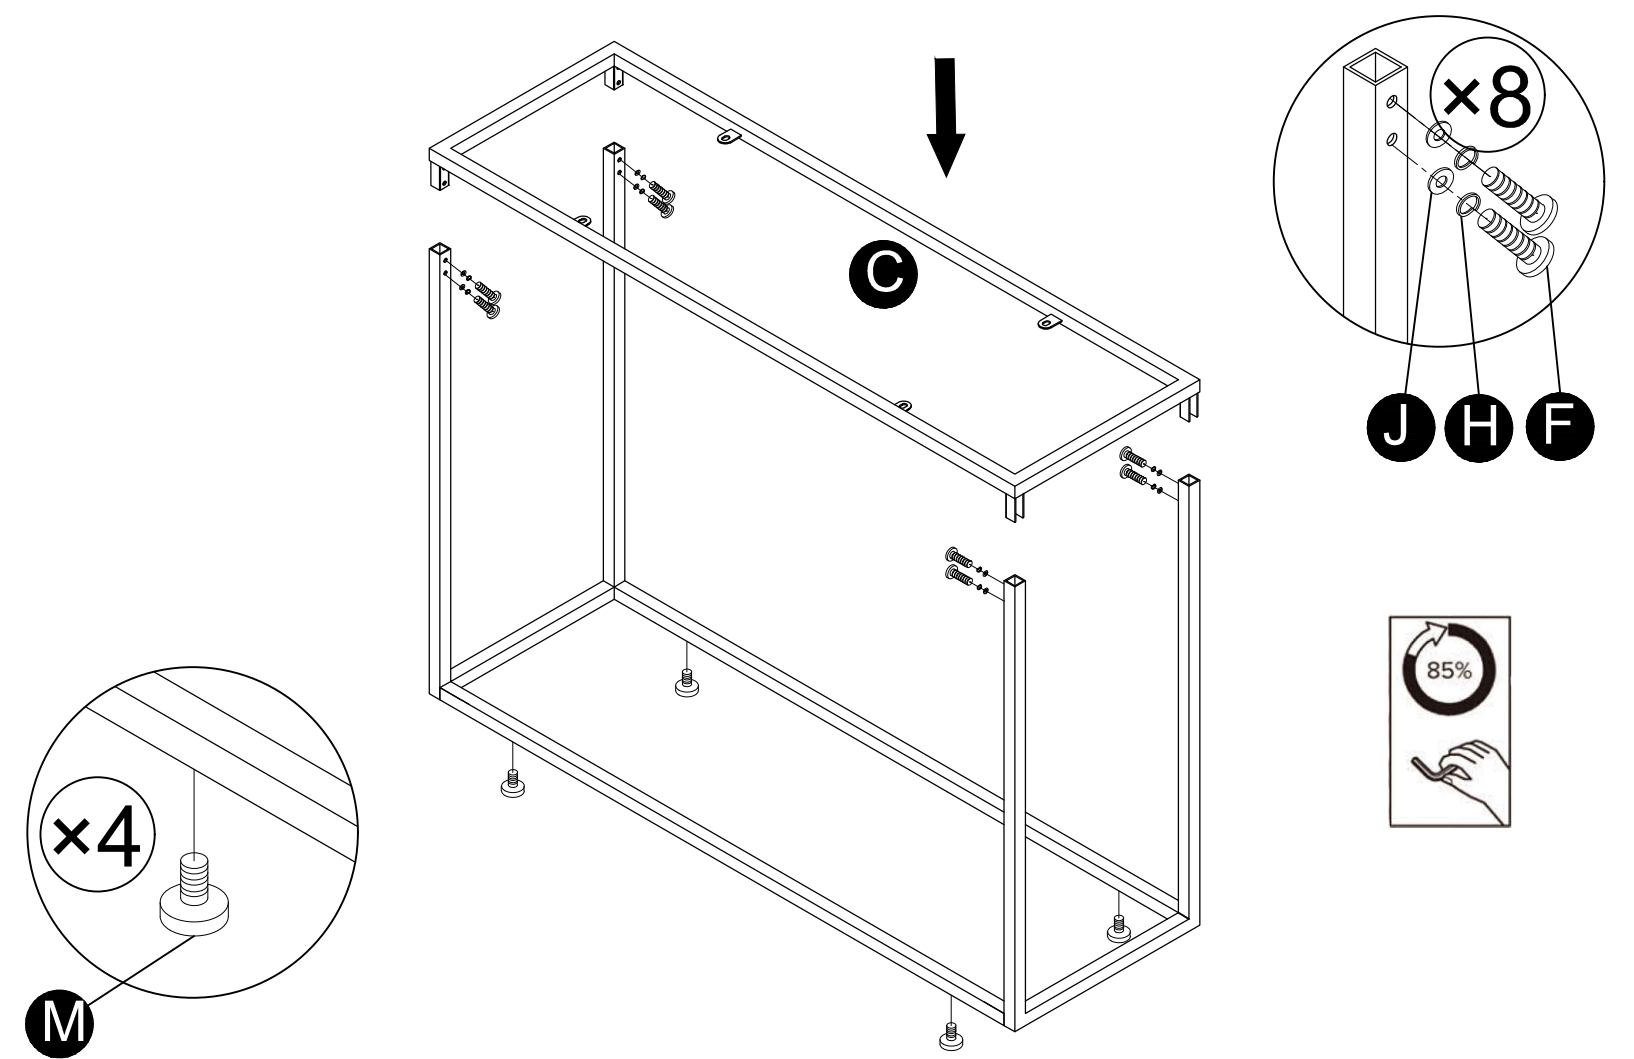

loungelovers

Venus Marble Console Table

Assembly instructions

PARTS INVENTORY		
ID	DESCRIPTION	QTY
A	U-SHAPED LEG	2
B	IRON BRACE	2
C	IRON FRAME	1
D	TABLE TOP	1
E	ALLEN KEY 	1
F	BOLT 12MM 	16
G	BOLT 16MM 	4
H	SPRING WASHERS 	20
J	WASHERS (S) 	16
K	WASHERS (L) 	4
M	FELT PAD 	4

STEP 1

STEP 2

STEP 3

STEP 4