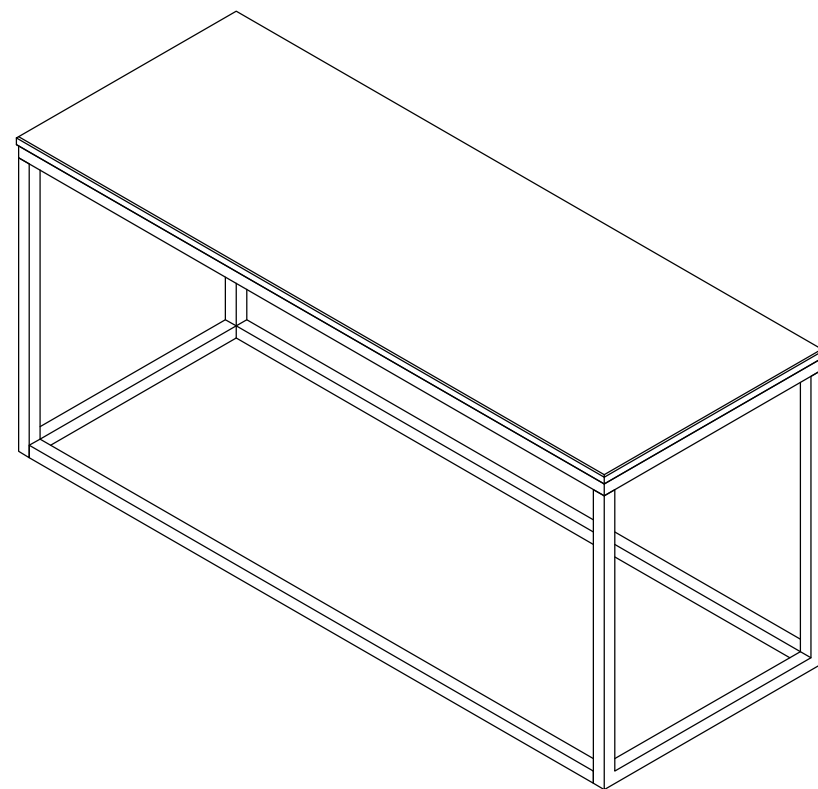

loungelovers

Venus Rectangle Marble Coffee Table

Assembly instructions

PARTS INVENTORY		
ID	DESCRIPTION	QTY
A	U-SHAPED LEG	2
B	IRON BRACE	2
C	IRON FRAME	1
D	TABLE TOP	1
E	ALLEN KEY 	1
F	BOLT 12MM 	16
G	BOLT 16MM 	4
H	SPRING WASHERS 	20
J	WASHERS (S) 	16
K	WASHERS (L) 	4
M	FELT PAD 	4