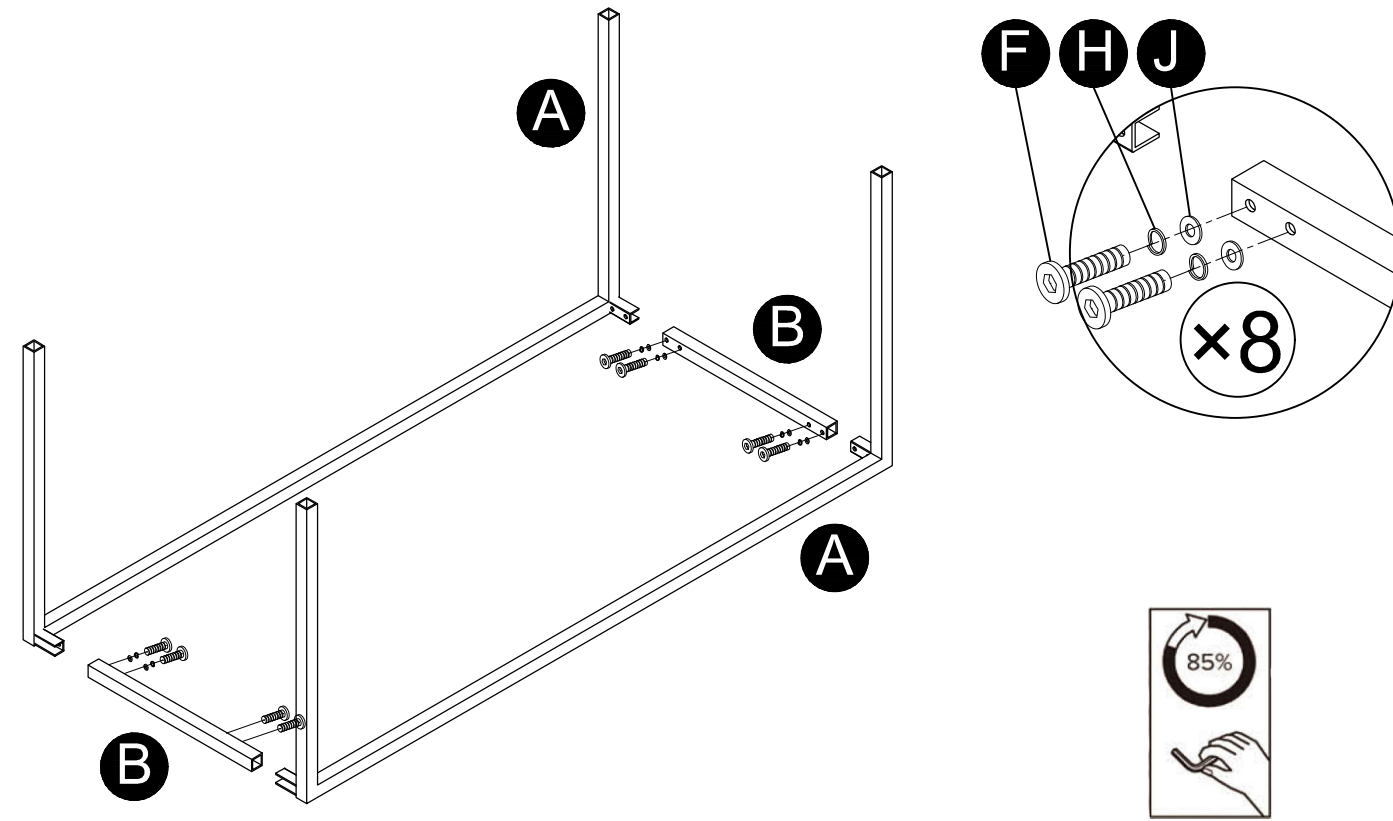

loungelovers

Venus Rectangle Marble Coffee Table

Assembly instructions

PARTS INVENTORY		
ID	DESCRIPTION	QTY
A	U-SHAPED LEG	2
B	IRON BRACE	2
C	IRON FRAME	1
D	TABLE TOP	1
E	ALLEN KEY 	1
F	BOLT 12MM 	16
G	BOLT 16MM 	4
H	SPRING WASHERS 	20
J	WASHERS (S) 	16
K	WASHERS (L) 	4
M	FELT PAD 	4

STEP 1

STEP 2

STEP 3

STEP 4