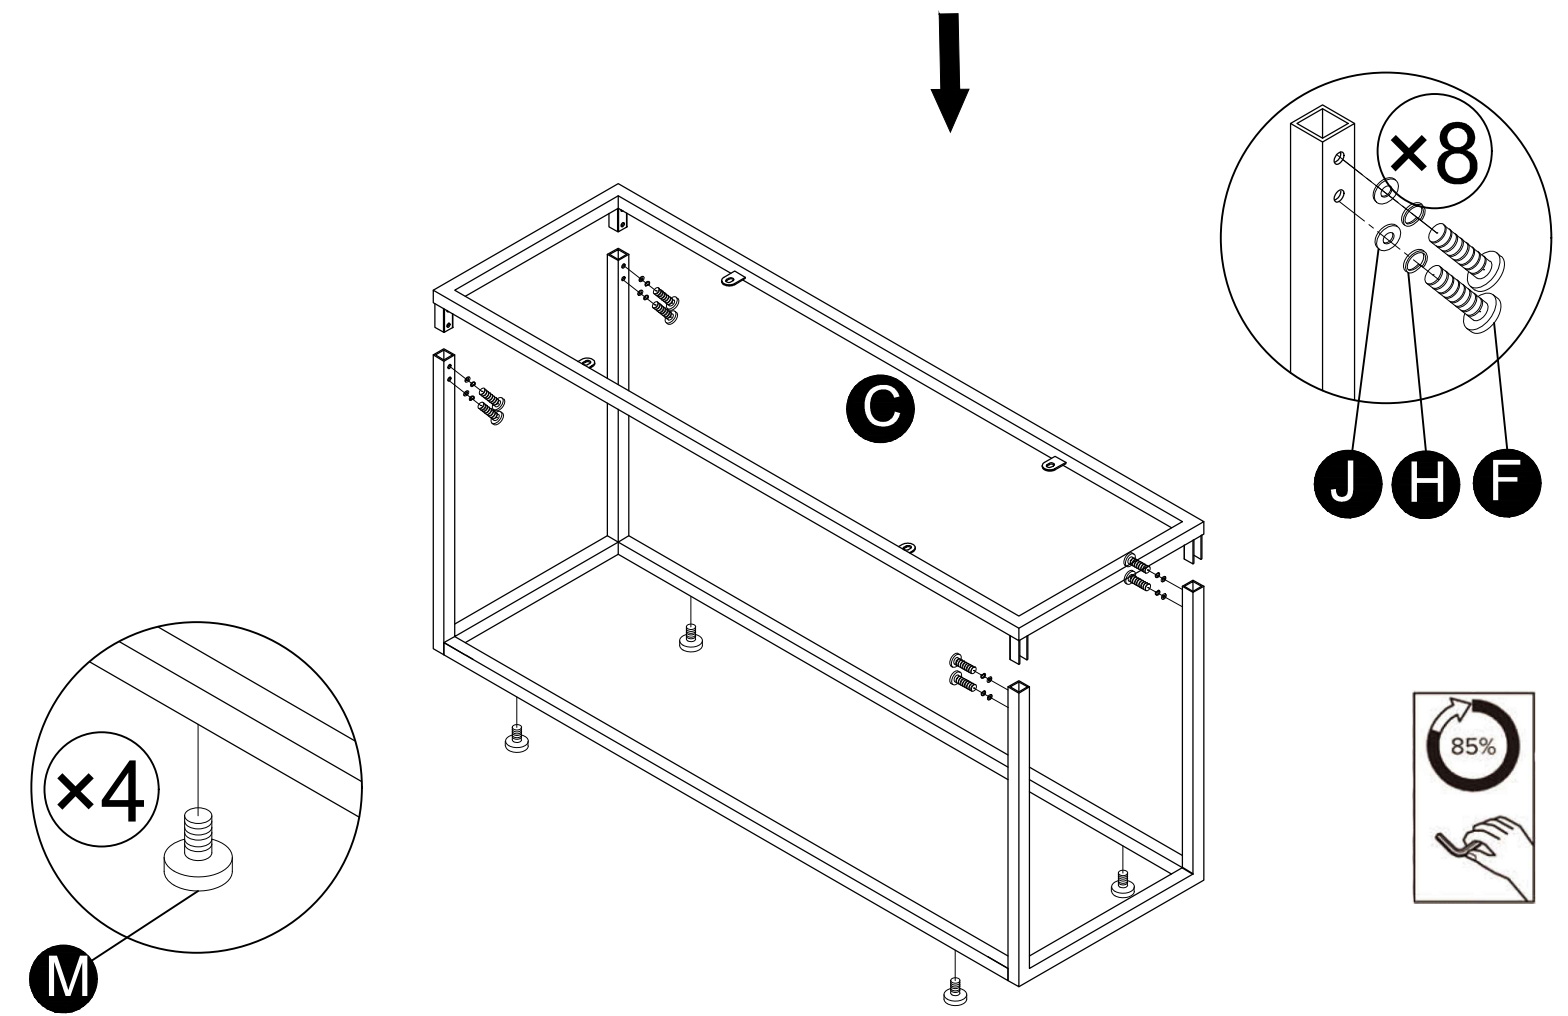

loungelovers

Venus Rectangle Marble Coffee Table

Assembly instructions

PARTS INVENTORY		
ID	DESCRIPTION	QTY
A	U-SHAPED LEG	2
B	IRON BRACE	2
C	IRON FRAME	1
D	TABLE TOP	1
E	ALLEN KEY 	1
F	BOLT 12MM 	16
G	BOLT 16MM 	4
H	SPRING WASHERS 	20
J	WASHERS (S) 	16
K	WASHERS (L) 	4
M	FELT PAD 	4

STEP 1

STEP 2

STEP 3

STEP 4