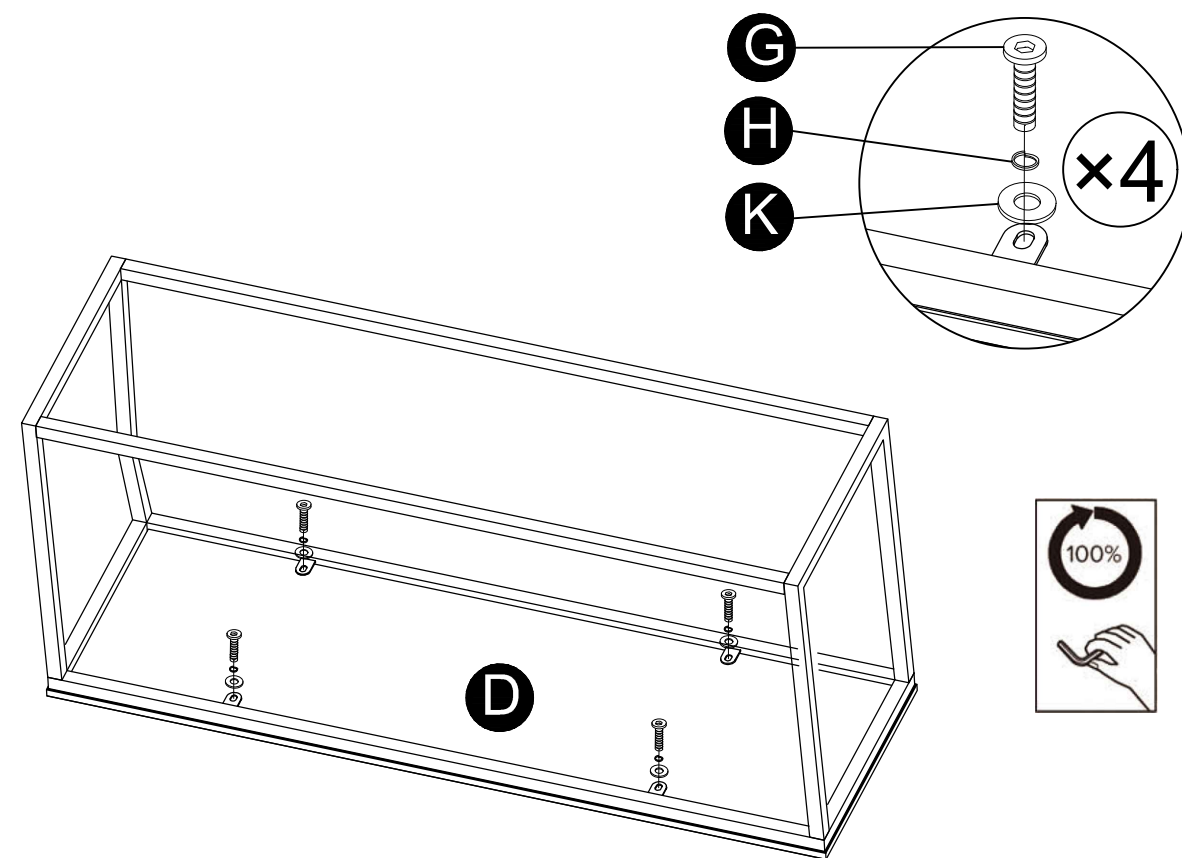

loungelovers

Venus Rectangle Marble Coffee Table

Assembly instructions

PARTS INVENTORY		
ID	DESCRIPTION	QTY
A	U-SHAPED LEG	2
B	IRON BRACE	2
C	IRON FRAME	1
D	TABLE TOP	1
E	ALLEN KEY 	1
F	BOLT 12MM 	16
G	BOLT 16MM 	4
H	SPRING WASHERS 	20
J	WASHERS (S) 	16
K	WASHERS (L) 	4
M	FELT PAD 	4

STEP 1

STEP 2

STEP 3

STEP 4