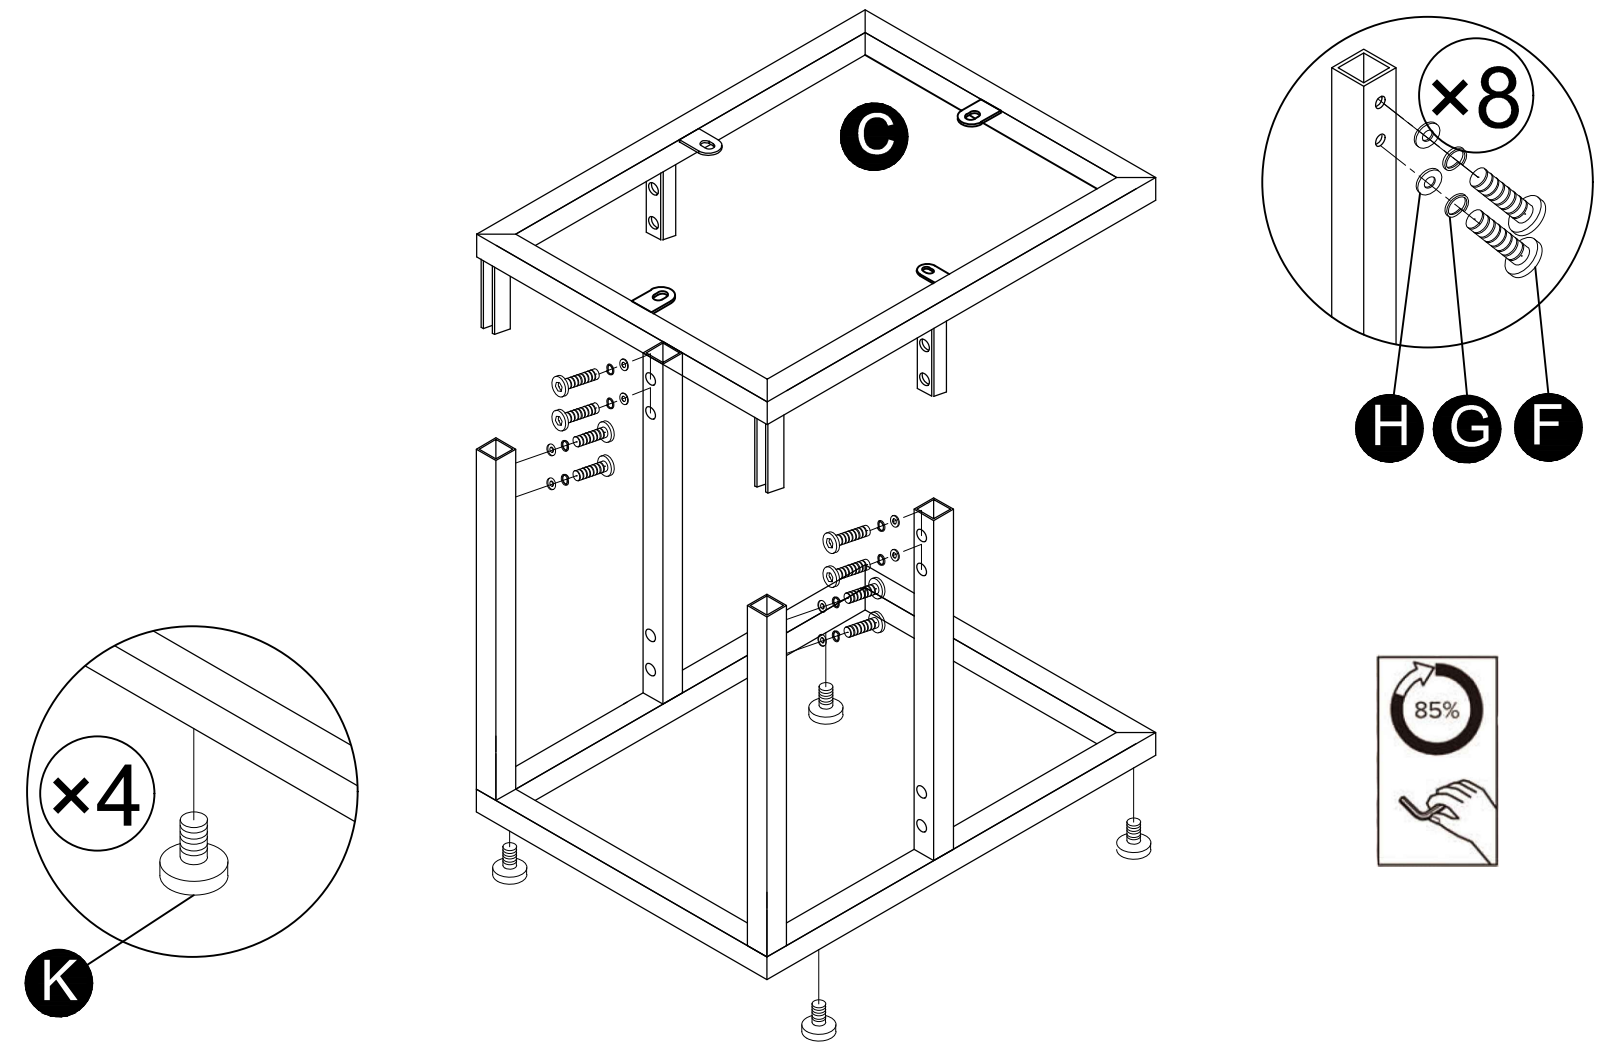

loungelovers

Venus Rectangle Marble Side Table

Assembly instructions

PARTS INVENTORY		
ID	DESCRIPTION	QTY
A	LOWER IRON FRAME	1
B	IRON BRACE	4
C	UPPER IRON FRAME	1
D	TABLE TOP	1
E	ALLEN KEY 	1
F	BOLT 	20
G	SPRING WASHERS 	20
H	WASHERS (S) 	16
J	WASHERS (L) 	4
K	FELT PAD 	4

STEP 1

STEP 2

STEP 3

STEP 4