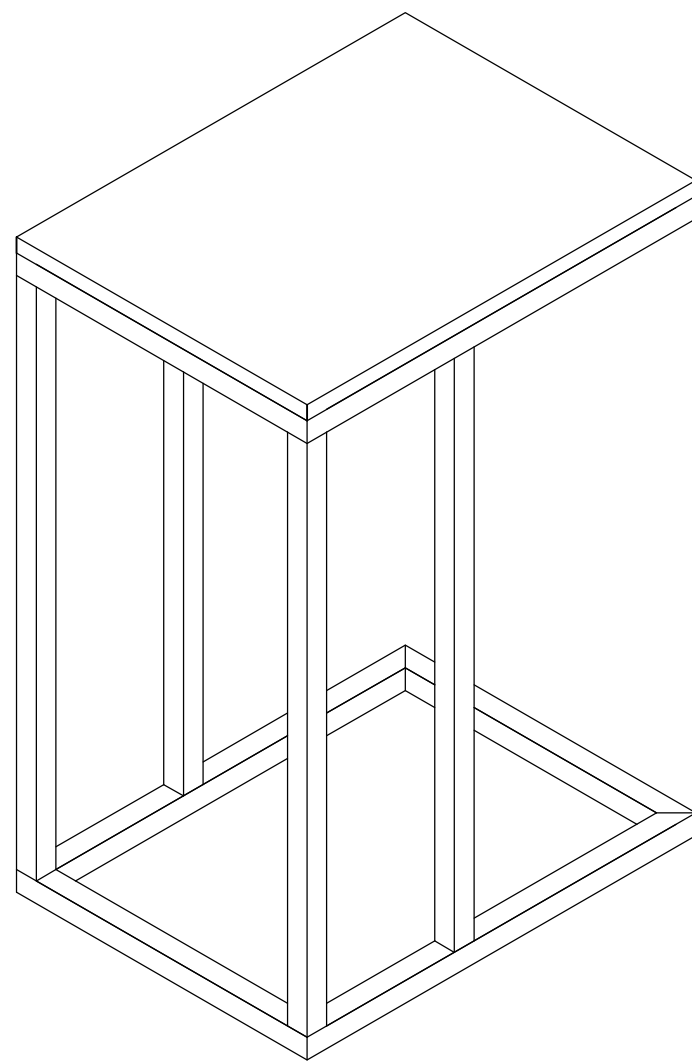

loungelovers

Venus Rectangle Marble Side Table

Assembly instructions

PARTS INVENTORY		
ID	DESCRIPTION	QTY
A	LOWER IRON FRAME	1
B	IRON BRACE	4
C	UPPER IRON FRAME	1
D	TABLE TOP	1
E	ALLEN KEY 	1
F	BOLT 	20
G	SPRING WASHERS 	20
H	WASHERS (S) 	16
J	WASHERS (L) 	4
K	FELT PAD 	4

STEP 1

STEP 2

STEP 3

STEP 4