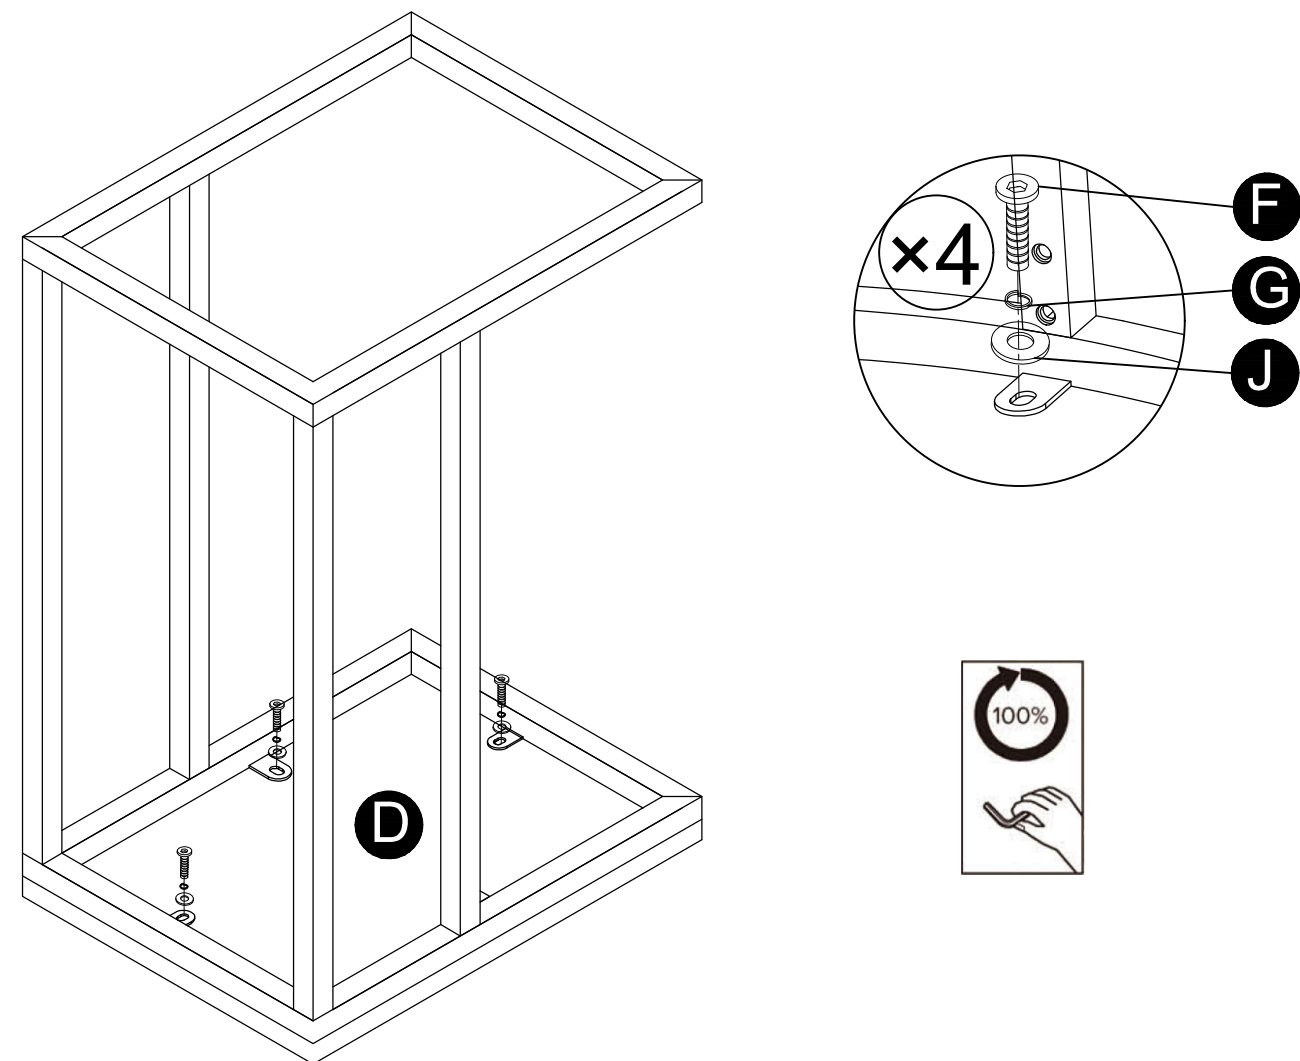

loungelovers

Venus Rectangle Marble Side Table

Assembly instructions

PARTS INVENTORY		
ID	DESCRIPTION	QTY
A	LOWER IRON FRAME	1
B	IRON BRACE	4
C	UPPER IRON FRAME	1
D	TABLE TOP	1
E	ALLEN KEY 	1
F	BOLT 	20
G	SPRING WASHERS 	20
H	WASHERS (S) 	16
J	WASHERS (L) 	4
K	FELT PAD 	4

STEP 1

STEP 2

STEP 3

STEP 4