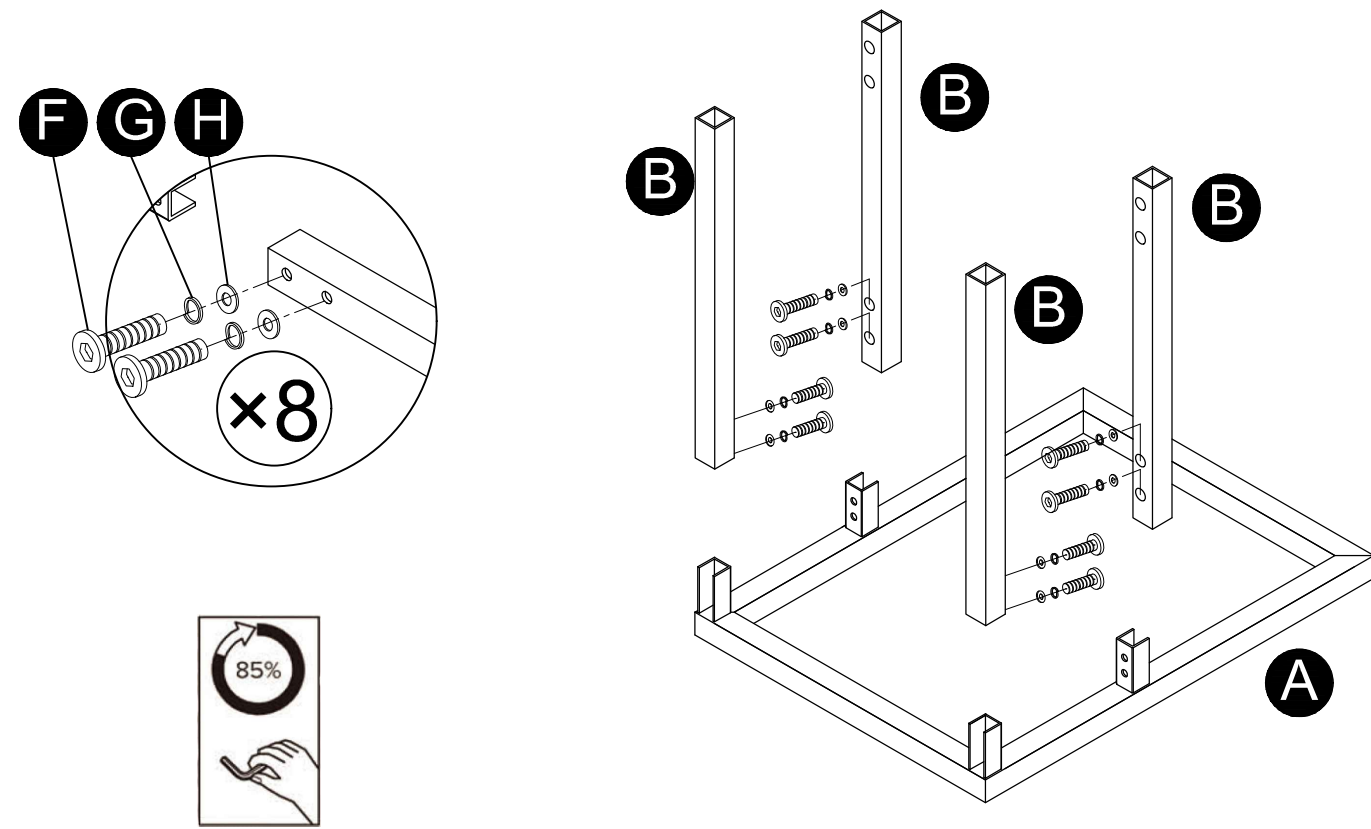

loungelovers

Venus Rectangle Marble Side Table

Assembly instructions

PARTS INVENTORY		
ID	DESCRIPTION	QTY
A	LOWER IRON FRAME	1
B	IRON BRACE	4
C	UPPER IRON FRAME	1
D	TABLE TOP	1
E	ALLEN KEY 	1
F	BOLT 	20
G	SPRING WASHERS 	20
H	WASHERS (S) 	16
J	WASHERS (L) 	4
K	FELT PAD 	4

STEP 1

STEP 2

STEP 3

STEP 4