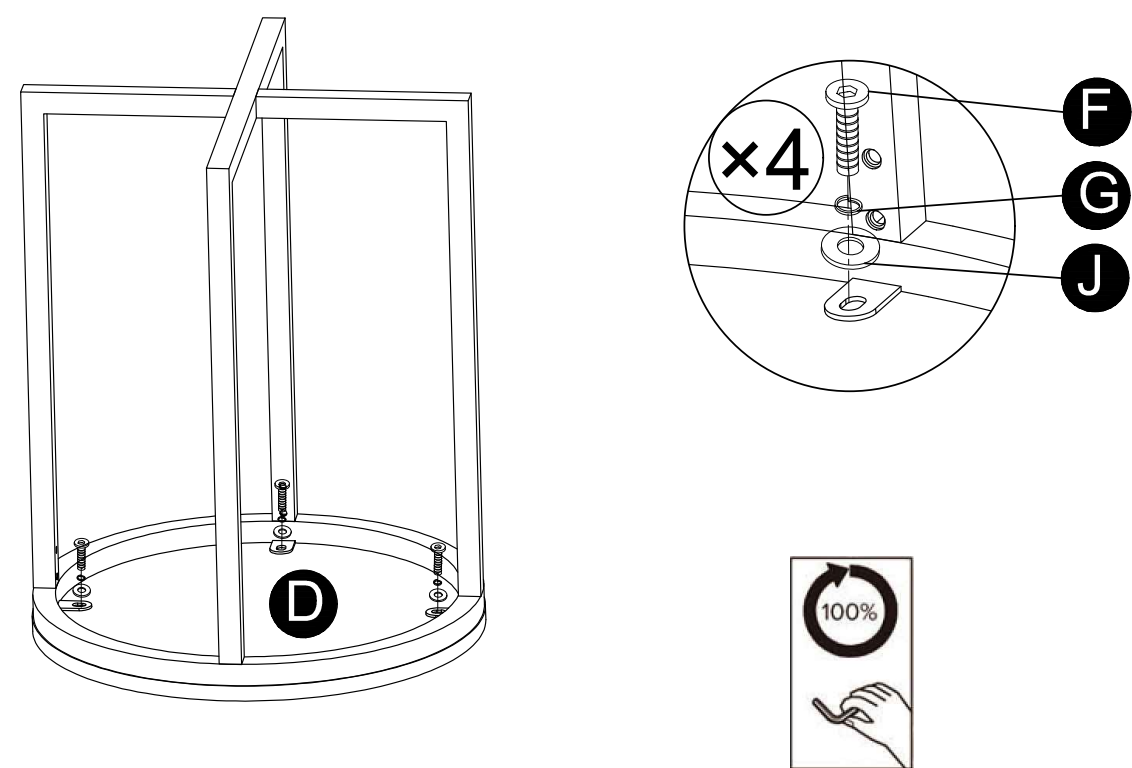

loungelovers

Venus Round Marble Side Table

Assembly instructions

PARTS INVENTORY		
ID	DESCRIPTION	QTY
A	L-SHAPED LEG	2
B	U-SHAPED LEG	1
C	IRON FRAME	1
D	TABLE TOP	1
E	ALLEN KEY 	1
F	BOLT 	16
G	SPRING WASHERS 	16
H	WASHERS (S) 	12
J	WASHERS (L) 	4
K	FELT PAD 	4

STEP 1

STEP 2

STEP 3

STEP 4