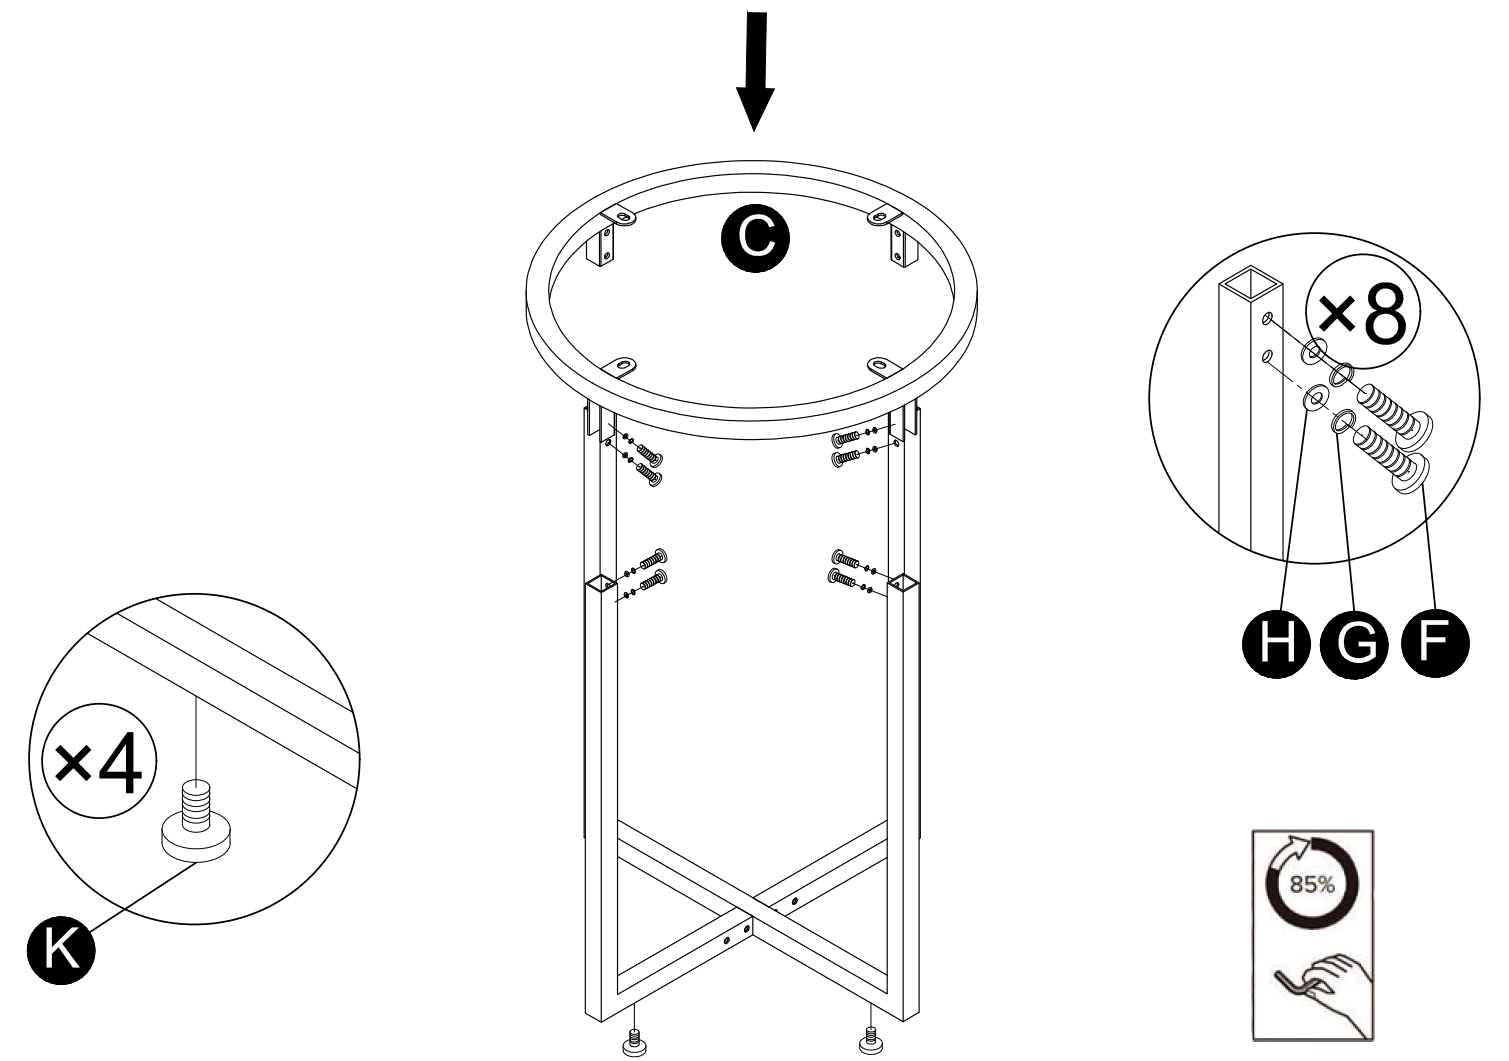

loungelovers

Venus Round Marble Side Table

Assembly instructions

PARTS INVENTORY		
ID	DESCRIPTION	QTY
A	L-SHAPED LEG	2
B	U-SHAPED LEG	1
C	IRON FRAME	1
D	TABLE TOP	1
E	ALLEN KEY 	1
F	BOLT 	16
G	SPRING WASHERS 	16
H	WASHERS (S) 	12
J	WASHERS (L) 	4
K	FELT PAD 	4

STEP 1

STEP 2

STEP 3

STEP 4