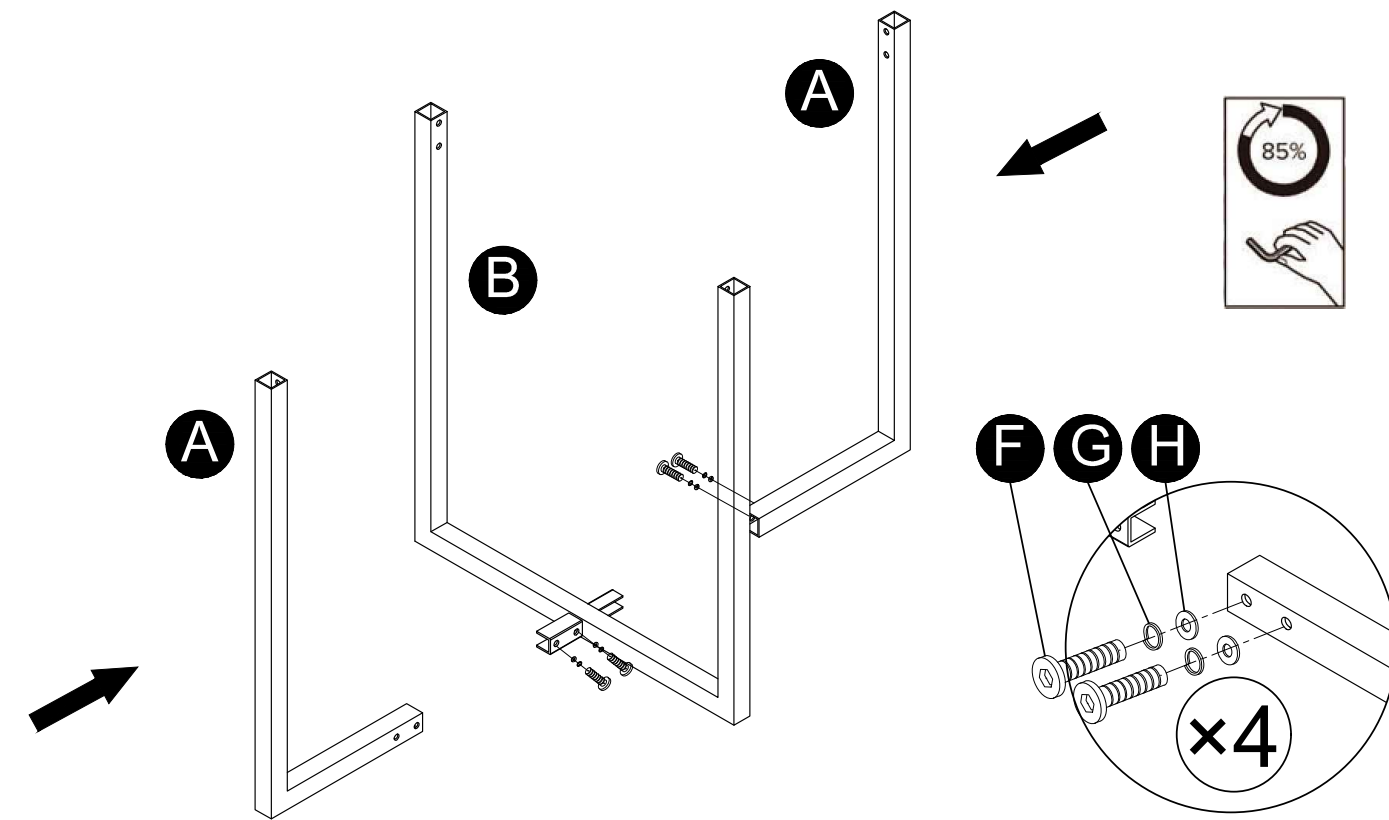

loungelovers

Venus Round Marble Side Table

Assembly instructions

PARTS INVENTORY		
ID	DESCRIPTION	QTY
A	L-SHAPED LEG	2
B	U-SHAPED LEG	1
C	IRON FRAME	1
D	TABLE TOP	1
E	ALLEN KEY 	1
F	BOLT 	16
G	SPRING WASHERS 	16
H	WASHERS (S) 	12
J	WASHERS (L) 	4
K	FELT PAD 	4

STEP 1

STEP 2

STEP 3

STEP 4