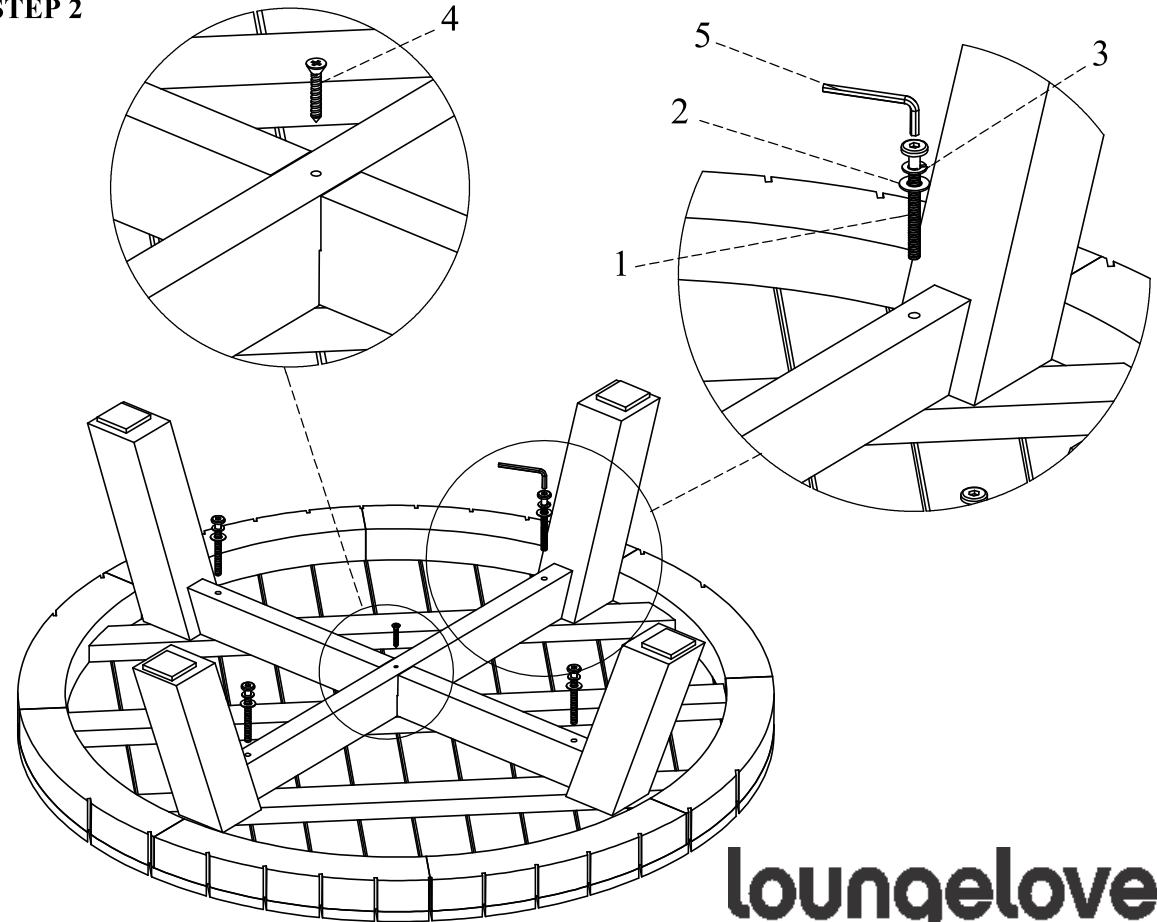

loungelovers

ASSEMBLY INSTRUCTIONS

LIST OF PARTS

Ax1

Bx1

LIST OF HARDWARE

No.	Hardware	Q.ty
1	M6 x 65	04
2	6.5 x 16	04
3	6 x 10	04
4	M4 x 35	01
5		01

STEP 1

STEP 2

loungelovers