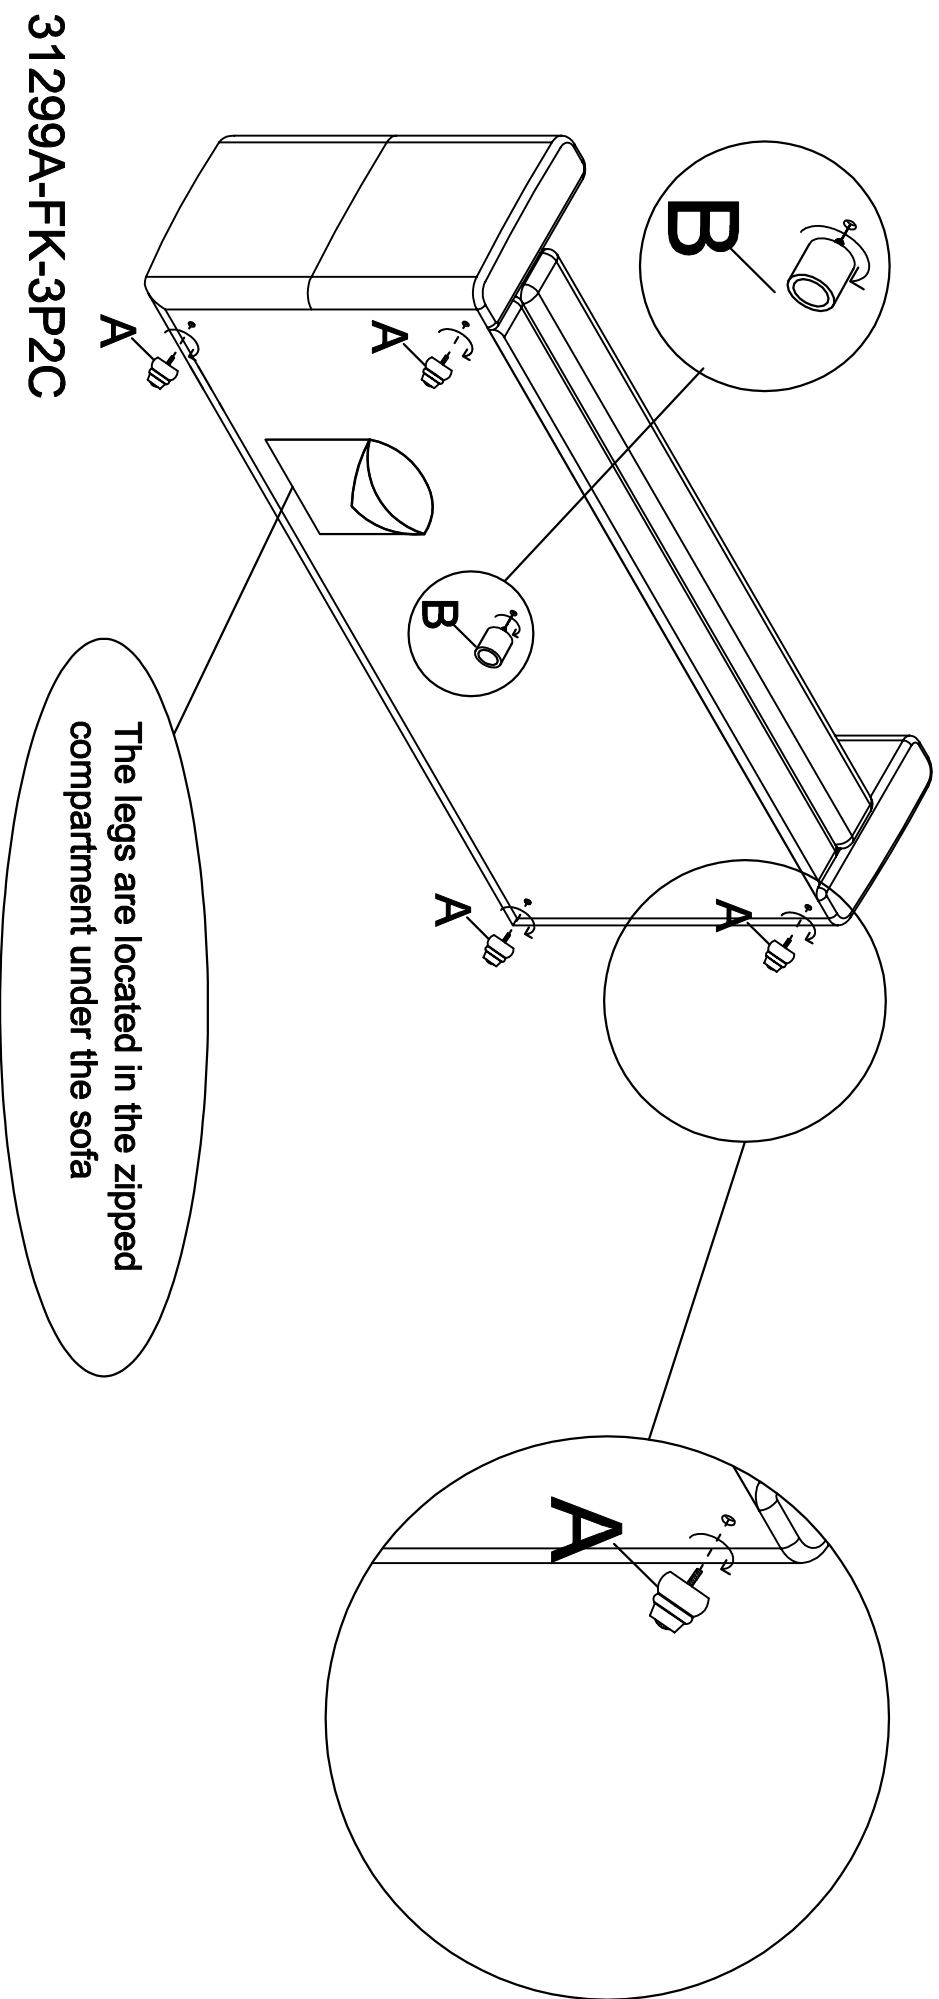

ASSEMBLY INSTRUCTIONS

Chesterfield 3 Seater sofa

A:X4

Side Leg

B:X1

Middle Leg

31299A-FK-3P2C