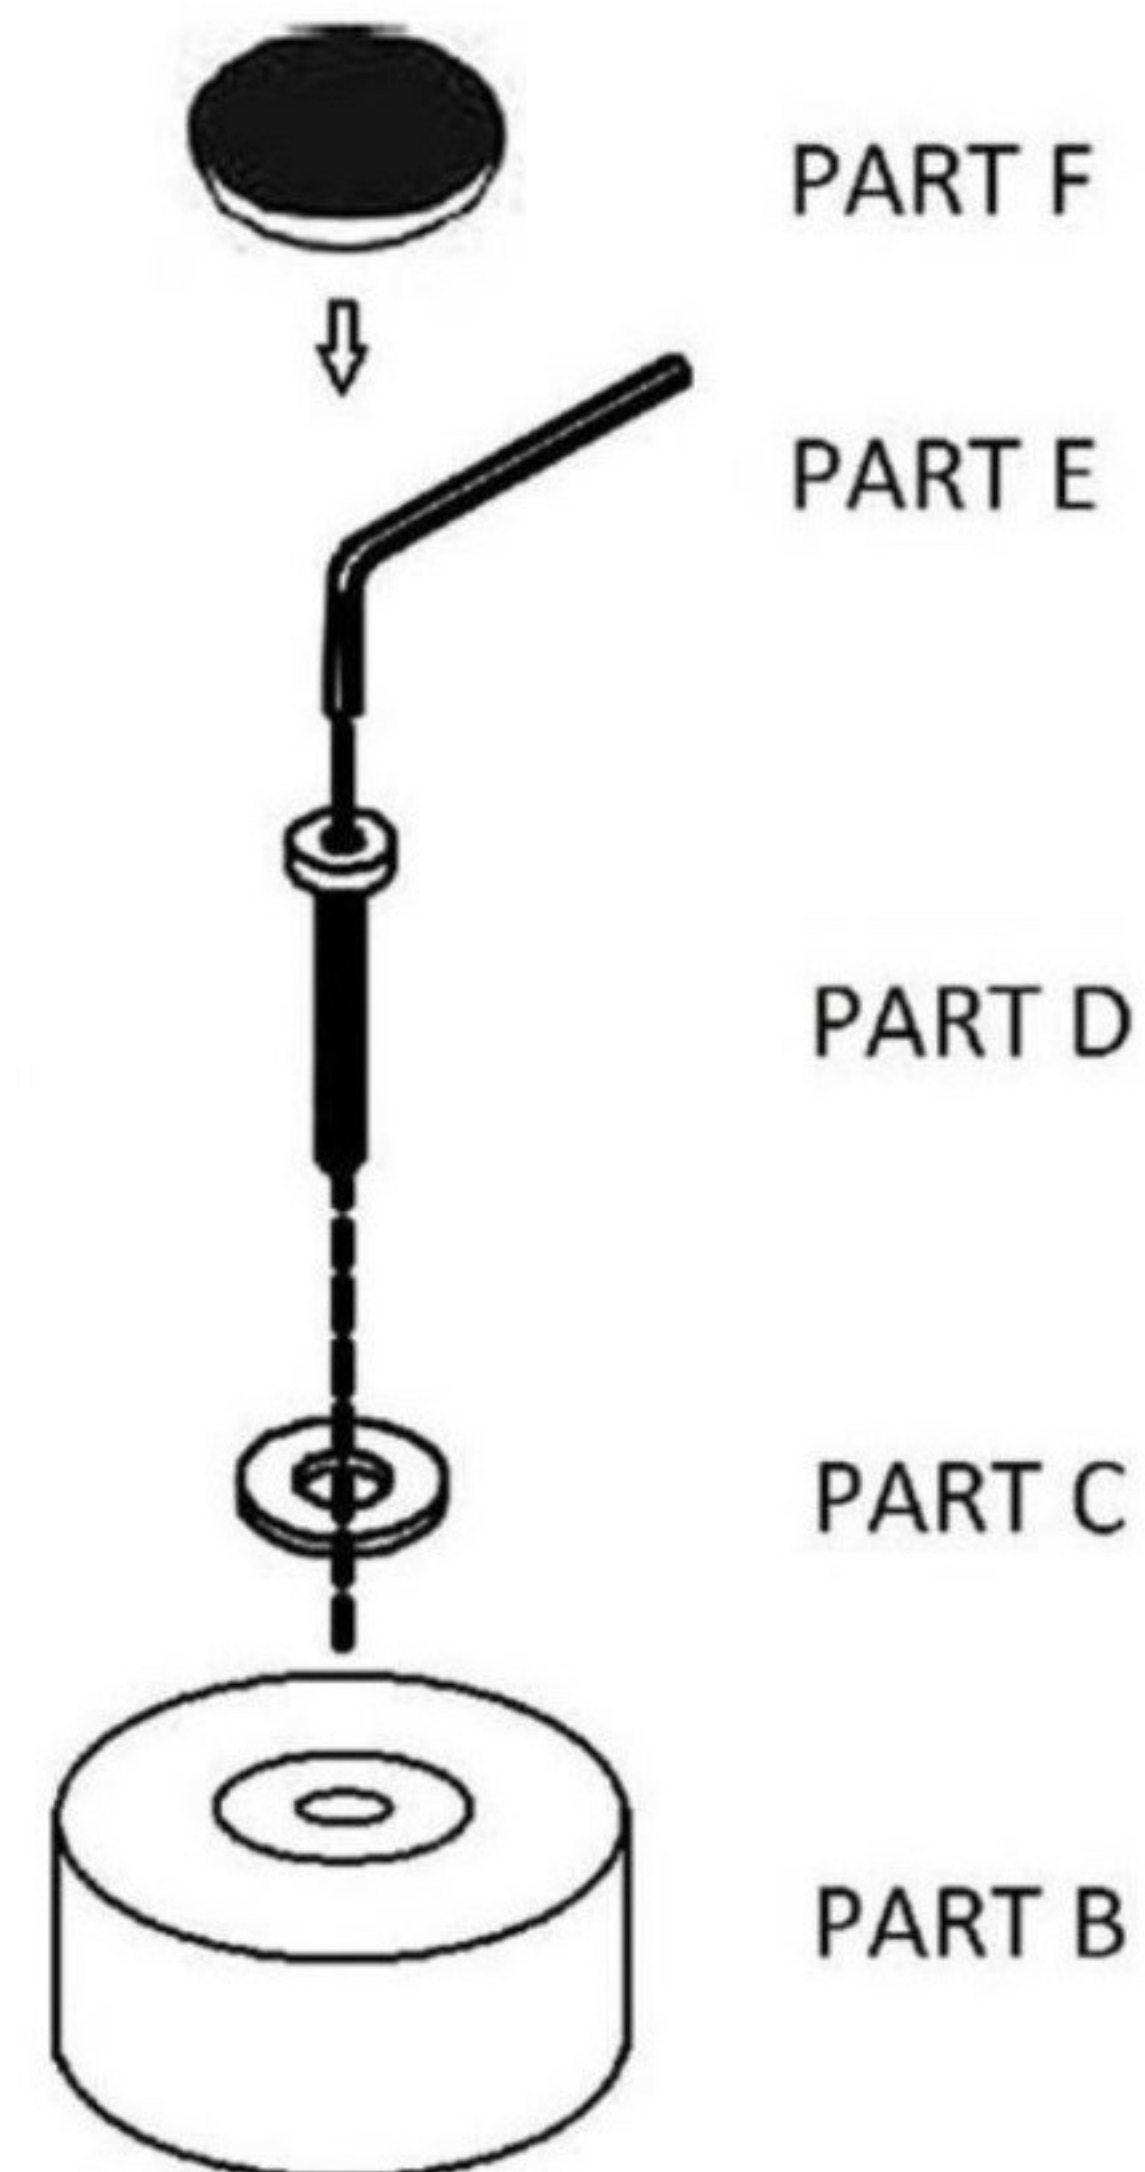

# loungelovers

A.Sofa Body x1

B. Leg x4

C.Flat washer x4

D.Screw x4

E.Wrench x1

F. Felt Pad x4

## STEP 1