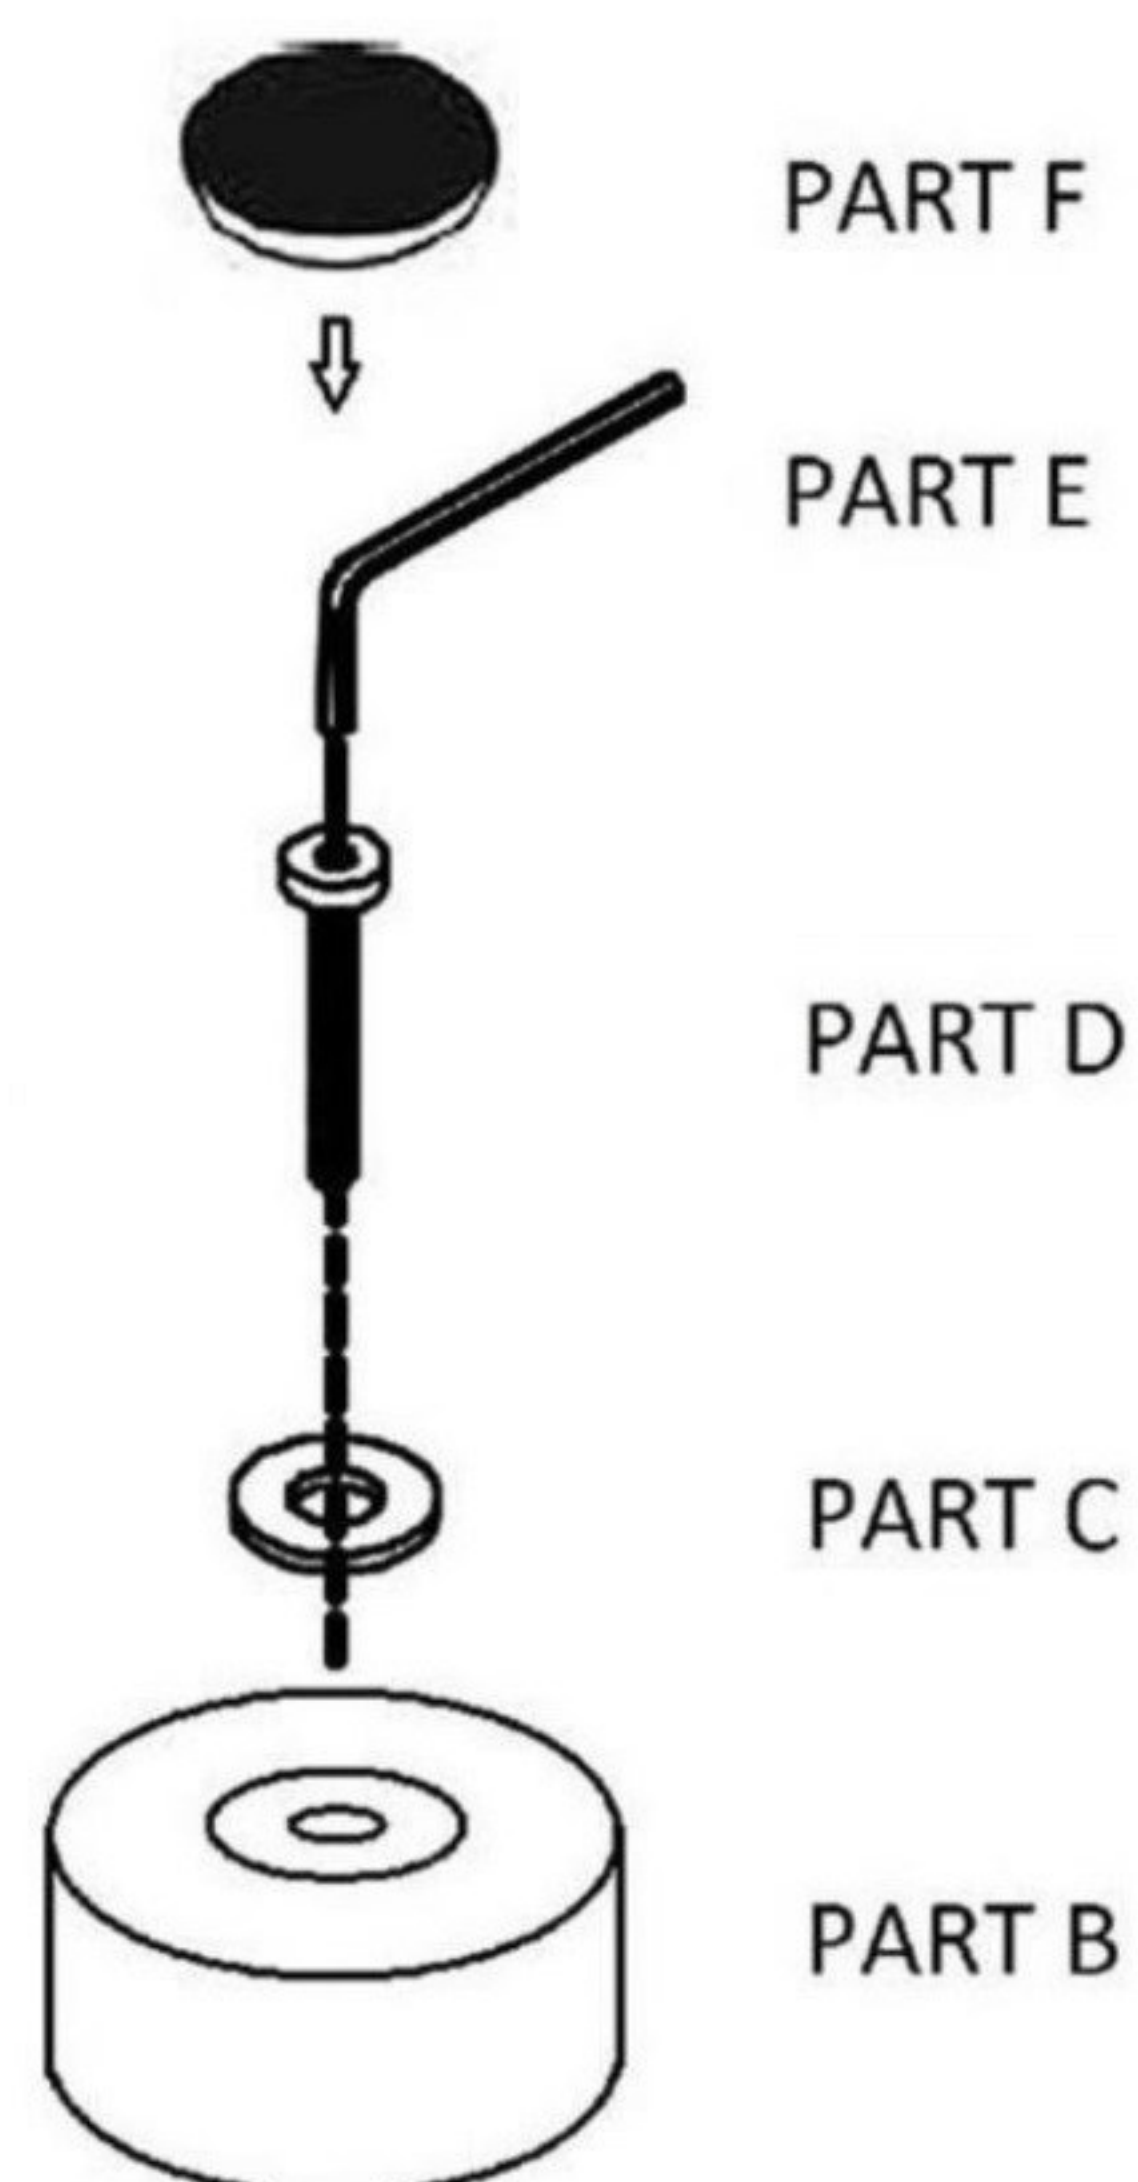

loungelovers

A.Sofa Body x1

B. Leg x4

C.Flat washer x4

D.Screw x4

E.Wrench x1

F. Felt Pad x4

STEP 1

STEP 2