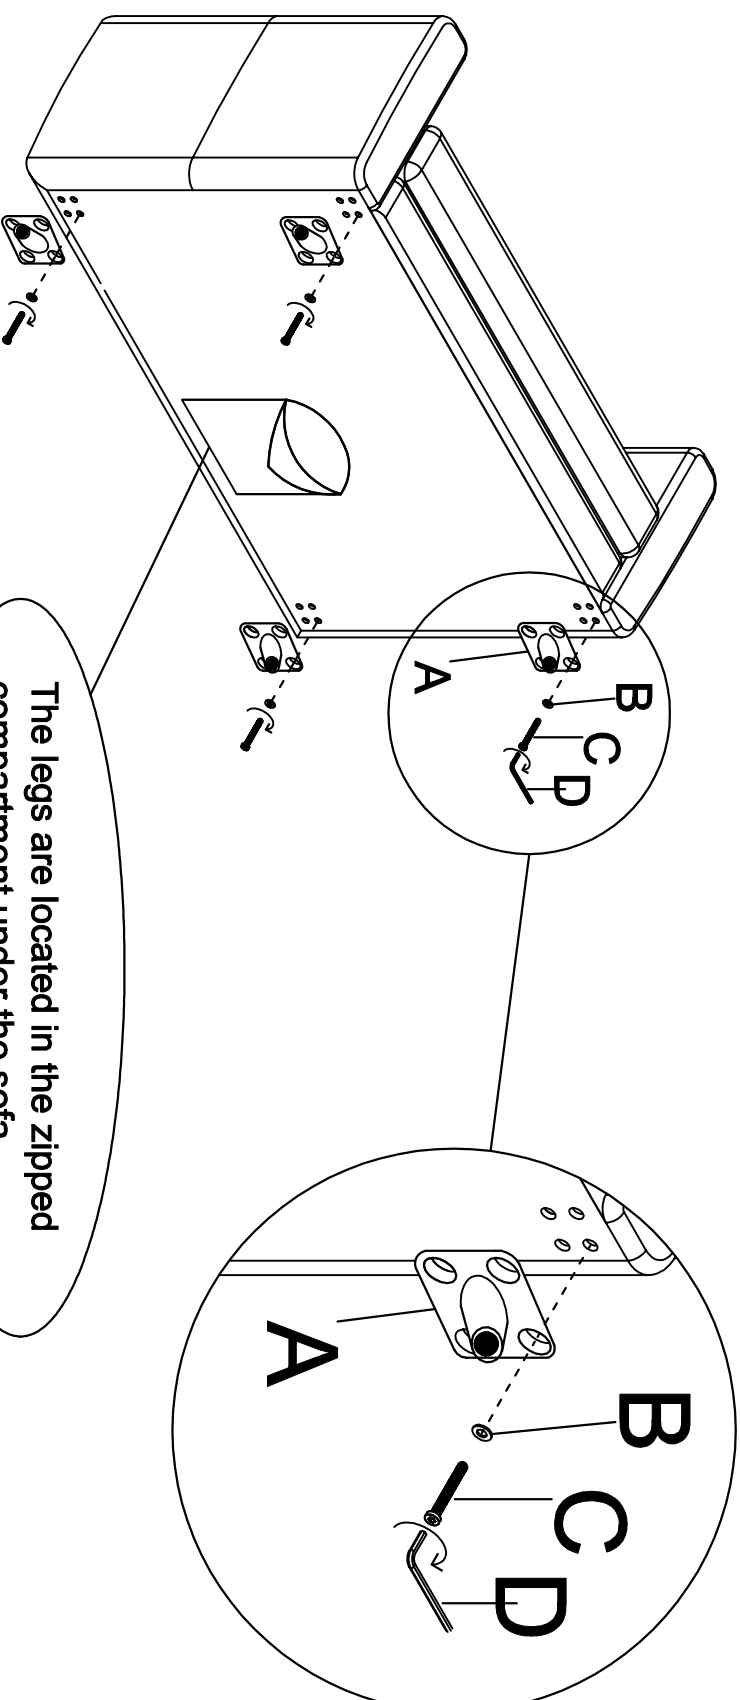

ASSEMBLY INSTRUCTIONS

Hugo 2 Seater sofa

A: X4

Side Leg

B: X16

Washers

C: X16

Screws

D: X1

Allen Key

The legs are located in the zippered compartment under the sofa