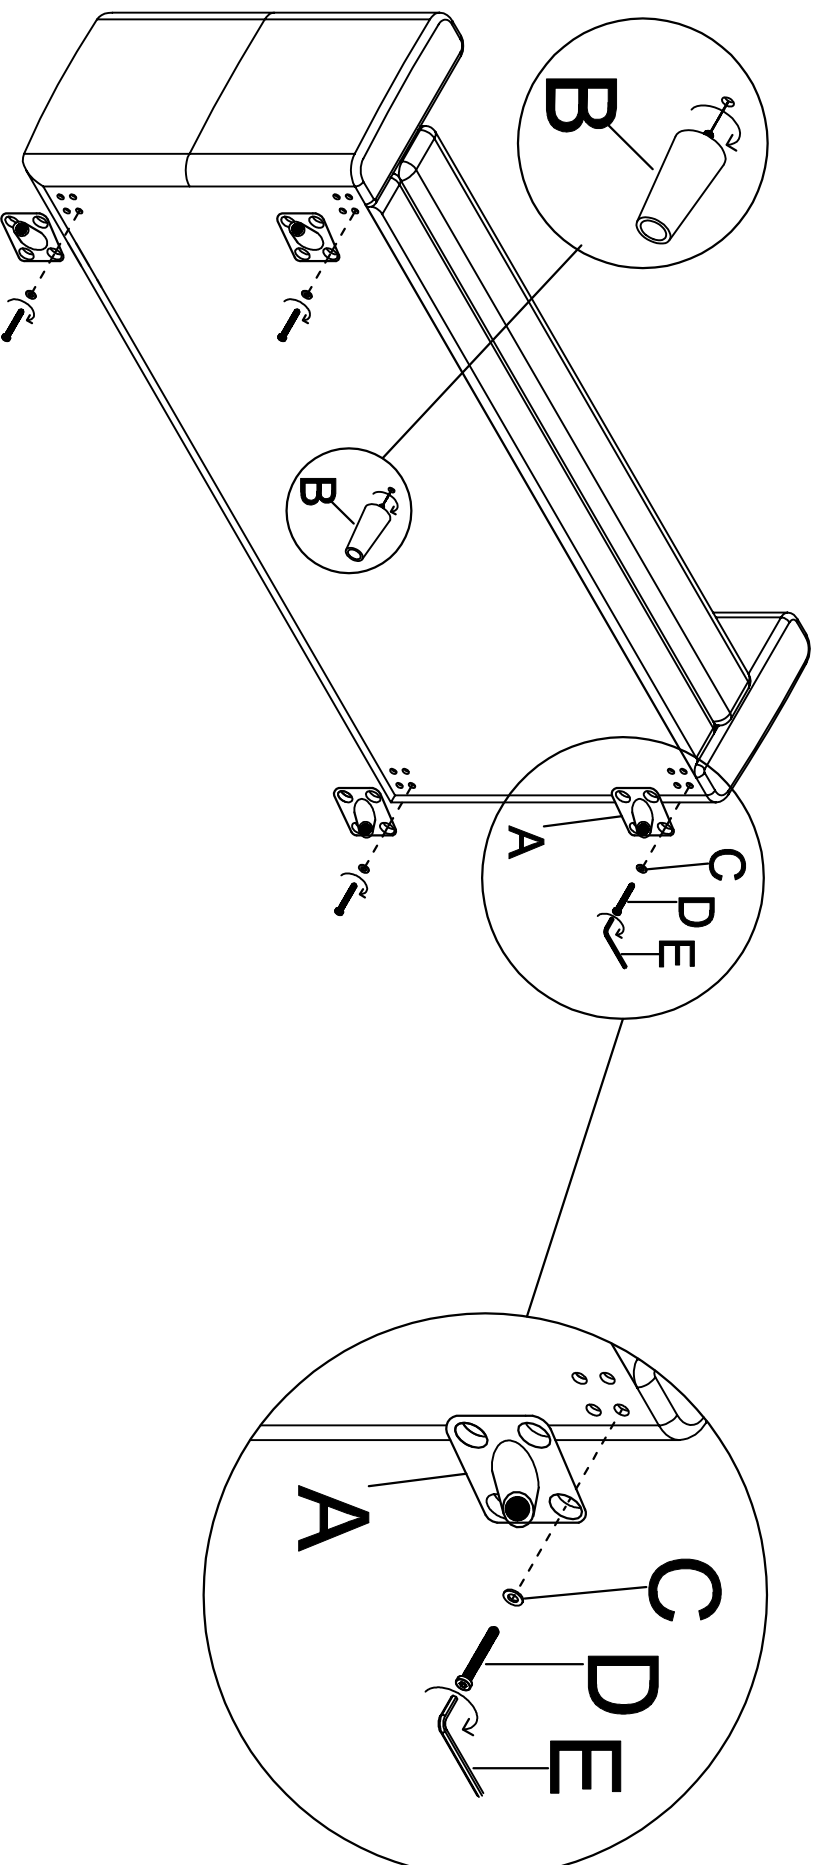

ASSEMBLY INSTRUCTIONS

Hugo 2.5/3/3.5 Seater Sofa

A:X4

Side Leg

B:X1

Support Leg

C:X16

Washers

D:X16

Screws

E:X1

Allen Key

31246-2.5P/3P/3.5P