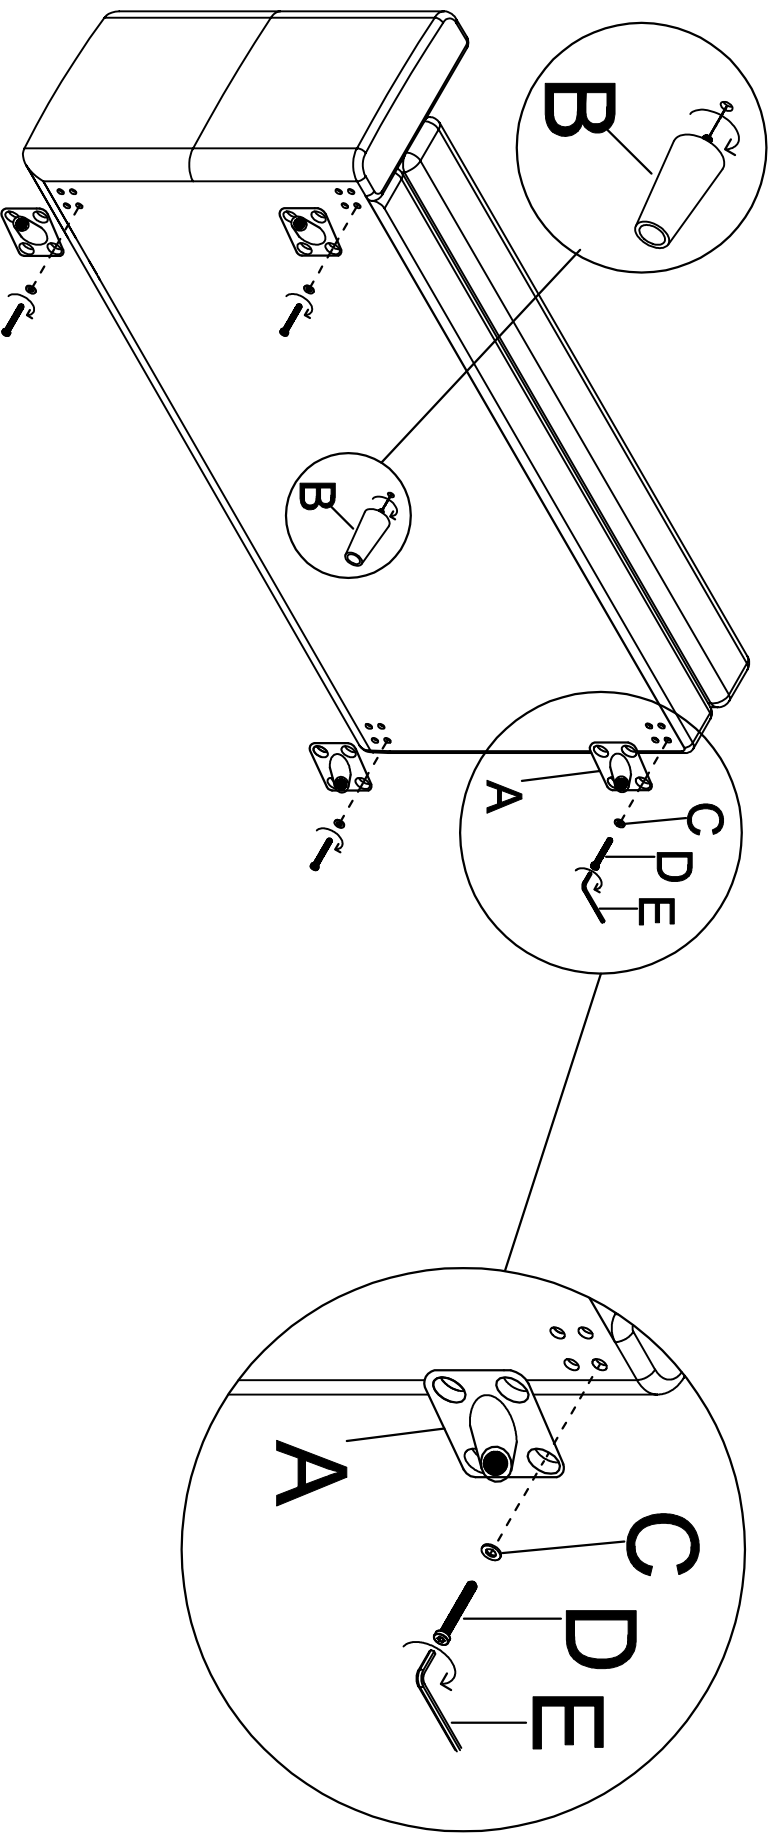

ASSEMBLY INSTRUCTIONS

Hugo 2.5 Seater sofa RHF/LHF

A:X4

Side Leg

B:X1

Support Leg

C:X16

Washers

D:X16

Screws

E:X1

Allen Key

31246-2.5PL/R

ASSEMBLY INSTRUCTIONS

Hugo Short Chaise RHF/LHF

A:X4

Side Leg

B:X1

Support Leg

C:X16

Washers

D:X16

Screws

E:X1

Allen Key

31246-CSAR/L