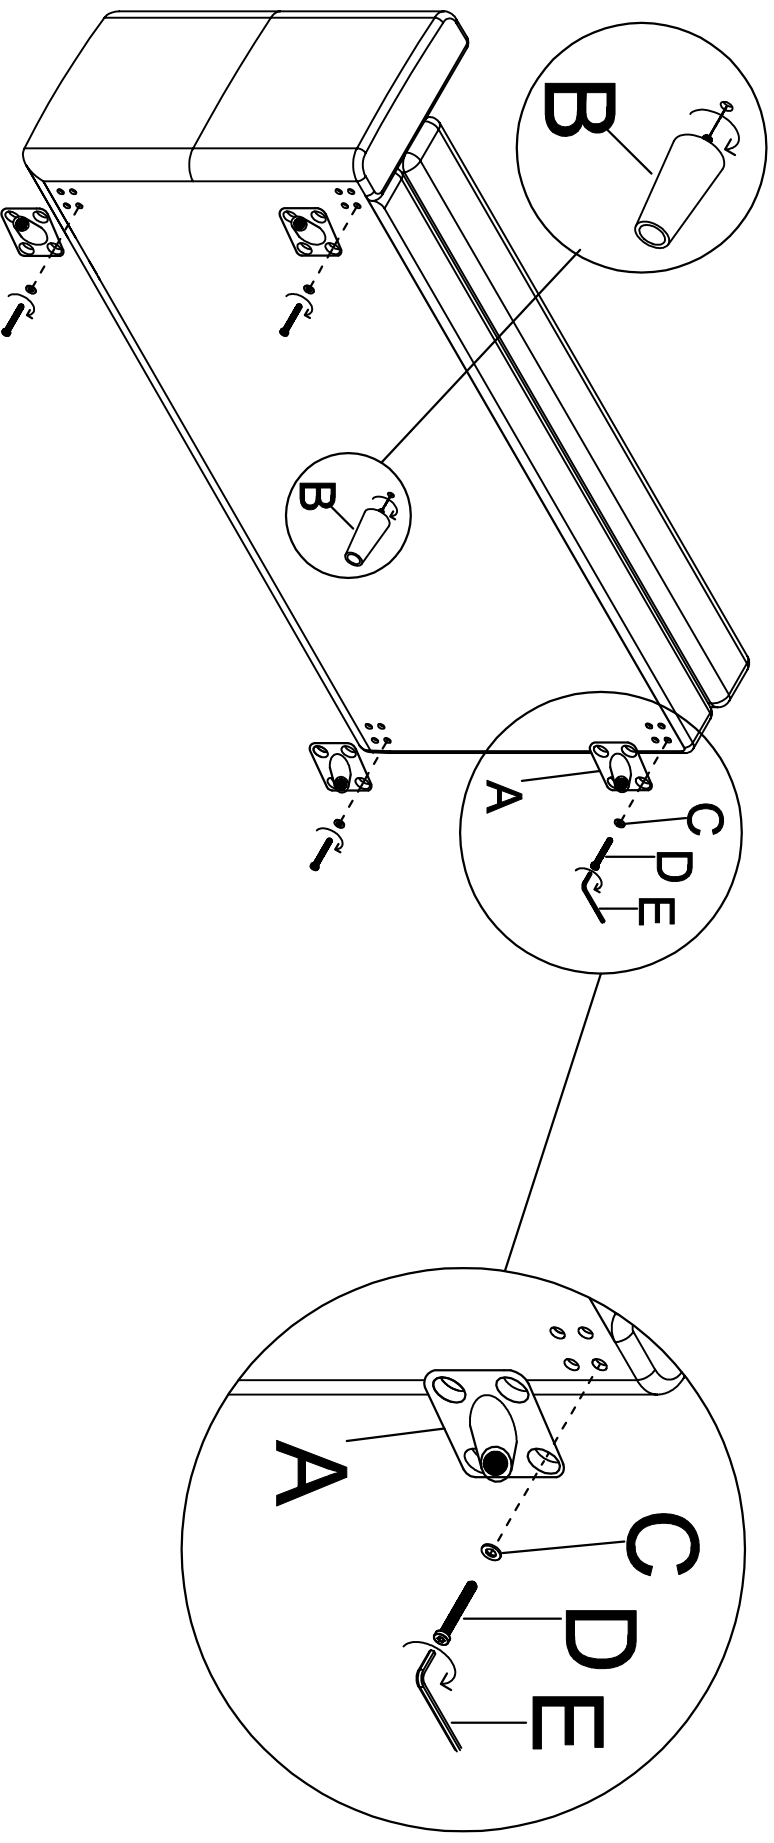

ASSEMBLY INSTRUCTIONS

Hugo 2.5 Seater sofa RHF/LHF

A:X4

Side Leg

B:X1

Support Leg

C:X16

Washers

D:X16

Screws

E:X1

Allen Key

31246-2.5PL/R

ASSEMBLY INSTRUCTIONS

Hugo Long Chaise RHF/LHF

A:X4

Side Leg

B:X2

Support Leg

C:X16

Washers

D:X16

Screws

E:X1

Allen Key

31228-FK-CSR/L