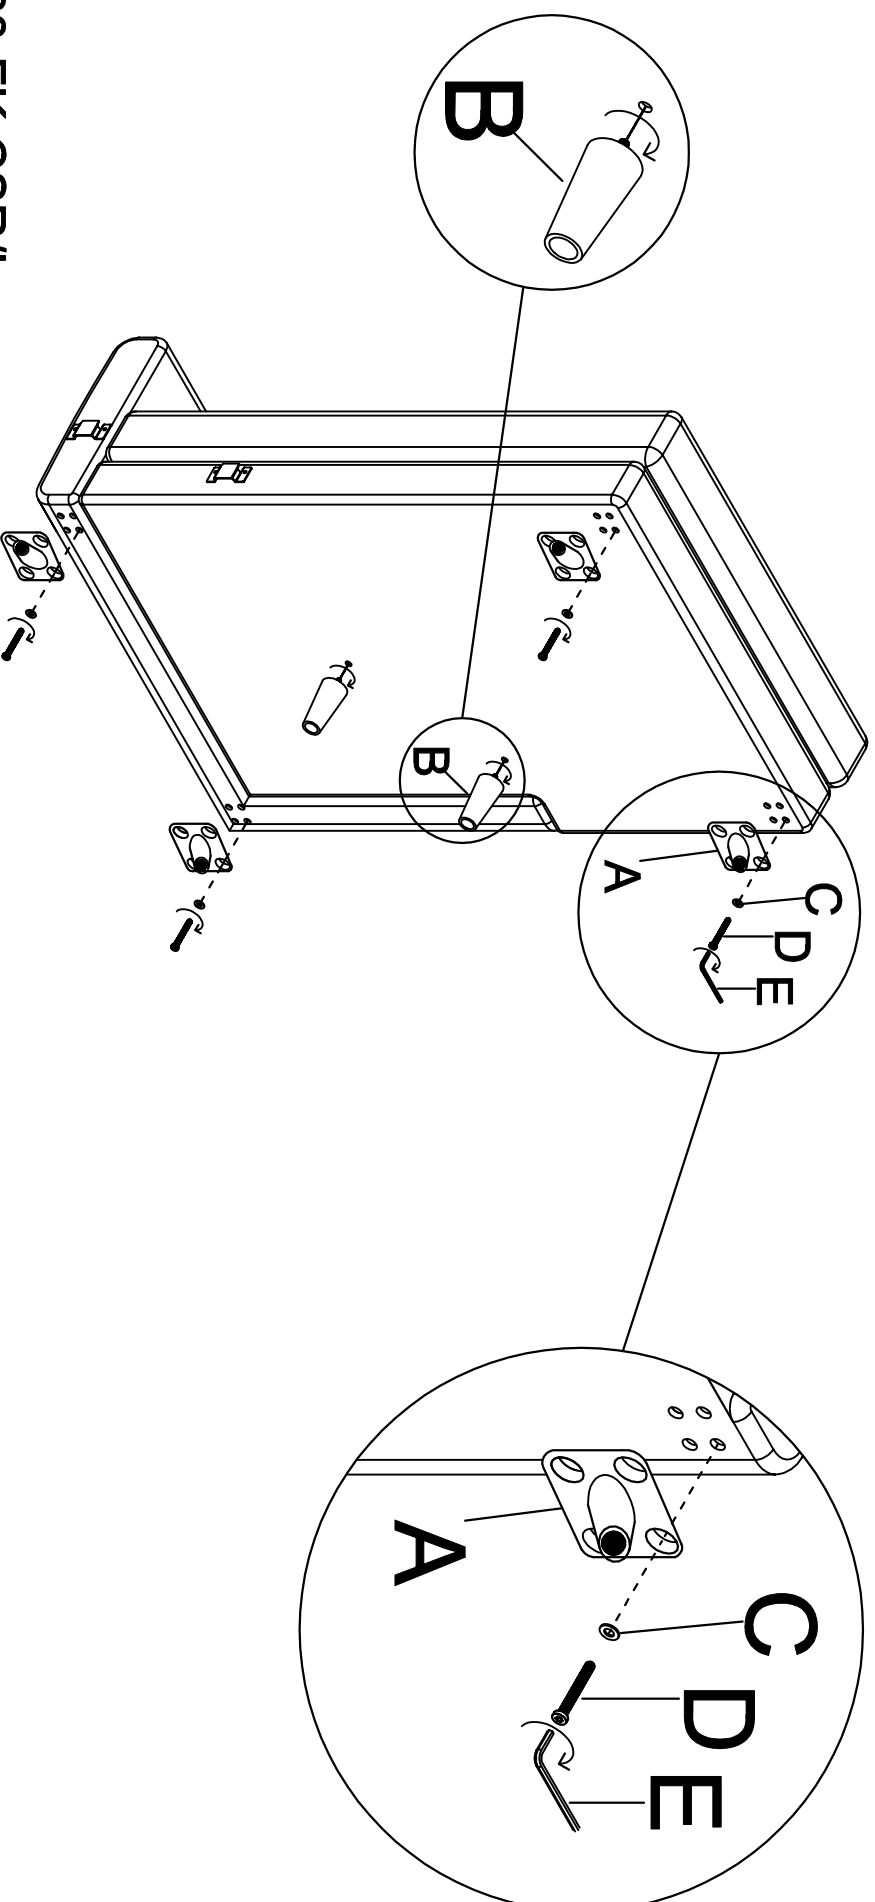

ASSEMBLY INSTRUCTIONS

Hugo 2.5 Seater sofa RHF/LHF

A:X4

Side Leg

B:X1

Support Leg

C:X16

Washers

Side Leg

B:X2

Support Leg

C:X16

Washers

D:X16

Screws

E:X1

Allen Key

31228-FK-CSR/L