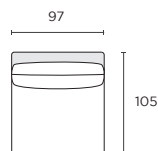

**Loungability**

Super Soft

Assembly

Legs to be fitted

Construction & Filling

Pine Wood Frame

Pocket Spring Suspension

Seat: Latex Core with Wrap (70% Down / 30% Feather)

Back: 60% Goose Down / 40% Fibre

MTO**Cover Sets****Leg Options****Modular Components**

Seat height 47cm Seat depth 67cm

Armless 1-Seater (AL)

97W x 105D x 77H cm

**LH/RH Arm 1-Seater (LA/RA)**

112W x 105D x 77H cm

**LH/RH Arm Chaise (CLA/CRA)**

98W x 170D x 77H cm

**Corner 1-Seater (CNR)**

105W x 105D x 77H cm

Small Ottoman (OTS)
85W x 85D x 47H cm

STOCKED

Large Ottoman (OTL)
105W x 105D x 47H cm

Loveseat (LS)
140W x 105D x 77H cm

STOCKED

3-Seater (3S)
220W x 105D x 77H cm

STOCKED

Modular Configurations

Seat height 47cm Seat depth 67cm

LA + CNR + RA
217W x 217D x 77H cm

LA + CNR + OTL
217W x 210D x 77H cm

4-Seater (LA + AL + RA)
321W x 105D x 77H cm