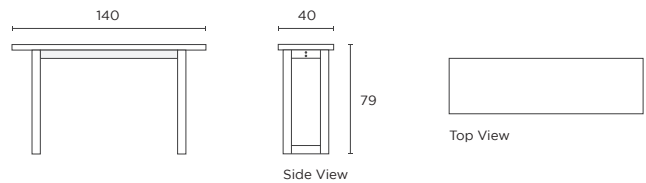

Guardsman Wood Warranty
 Guardsman Stone Care Range

Tables

Side Table

45W x 45D x 50H cm (Natural finish only)

Console Table

140L x 40D x 79H cm (Natural finish only)

Round Coffee Table

100W x 100D x 38H cm

Square Coffee Table

120W x 120D x 35H cm

Rectangle Dining Table

150L x 90W x 76H cm
 180L x 100W x 76H cm
 220L x 100W x 76H cm
 270L x 100W x 76H cm
 (Marble only available in 180cm & 220cm)

Round Dining Table

130L x 130W x 76H cm
 150L x 150W x 76H cm
 (Marble only available in 130cm)

Benches

Bench

180L x 40W x 45H cm
 220L x 40W x 45H cm

Storage

TV Unit

180L x 45D x 46H cm
 (Natural finish only)