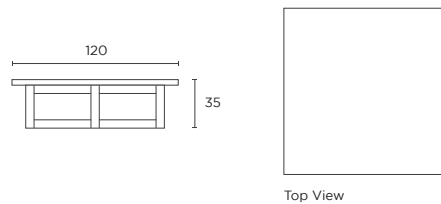

Guardsman Wood Warranty
 Guardsman Stone Care Range

Tables

Side Table

45W x 45D x 50H cm (Natural finish only)

Console Table

140L x 40D x 79H cm (Natural finish only)

Round Coffee Table

100W x 100D x 38H cm

Square Coffee Table

120W x 120D x 35H cm

Rectangle Dining Table

150L x 90W x 76H cm
 180L x 100W x 76H cm
 220L x 100W x 76H cm
 270L x 100W x 76H cm
 (Marble only available in 180cm & 220cm)

Round Dining Table

130L x 130W x 76H cm
 150L x 150W x 76H cm
 (Marble only available in 130cm)

Benches

Bench

180L x 40W x 45H cm
 220L x 40W x 45H cm

Storage

TV Unit

180L x 45D x 46H cm
 (Natural finish only)