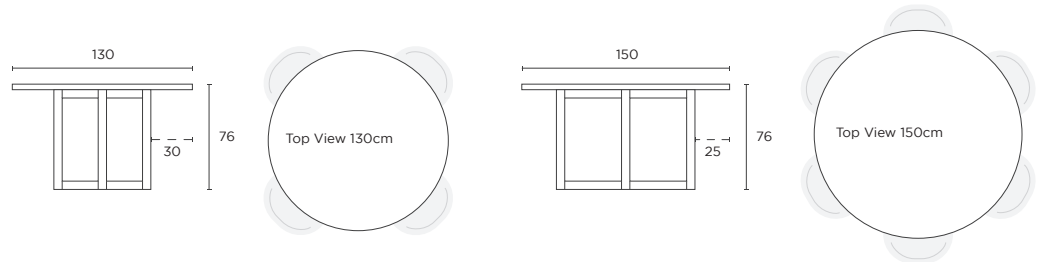

Guardsman Wood Warranty
 Guardsman Stone Care Range

Tables

Side Table

45W x 45D x 50H cm (Natural finish only)

Console Table

140L x 40D x 79H cm (Natural finish only)

Round Coffee Table

100W x 100D x 38H cm

Square Coffee Table

120W x 120D x 35H cm

Rectangle Dining Table

150L x 90W x 76H cm
 180L x 100W x 76H cm
 220L x 100W x 76H cm
 270L x 100W x 76H cm
 (Marble only available in 180cm & 220cm)

Round Dining Table

130L x 130W x 76H cm
 150L x 150W x 76H cm
 (Marble only available in 130cm)

Benches

Bench

180L x 40W x 45H cm
 220L x 40W x 45H cm

Storage

TV Unit

180L x 45D x 46H cm
 (Natural finish only)