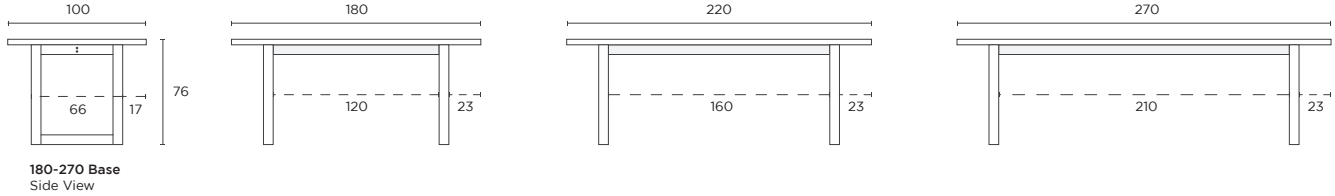

Guardsman Wood Warranty
 Guardsman Stone Care Range

Tables

Side Table

45W x 45D x 50H cm (Natural finish only)

Console Table

140L x 40D x 79H cm (Natural finish only)

Round Coffee Table

100W x 100D x 38H cm

Square Coffee Table

120W x 120D x 35H cm

Rectangle Dining Table

150L x 90W x 76H cm
 180L x 100W x 76H cm
 220L x 100W x 76H cm
 270L x 100W x 76H cm
 (Marble only available in 180cm & 220cm)

Round Dining Table

130L x 130W x 76H cm
 150L x 150W x 76H cm
 (Marble only available in 130cm)

Benches

Bench

180L x 40W x 45H cm
 220L x 40W x 45H cm

Storage

TV Unit

180L x 45D x 46H cm
 (Natural finish only)