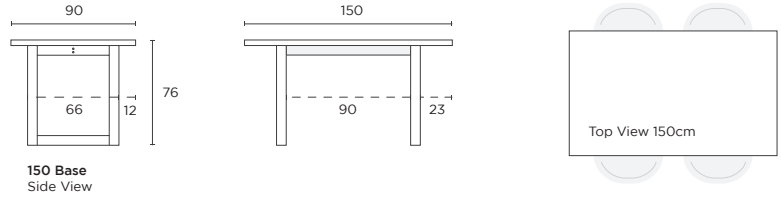

Guardsman Wood Warranty
 Guardsman Stone Care Range

Tables

Side Table

45W x 45D x 50H cm (Natural finish only)

Console Table

140L x 40D x 79H cm (Natural finish only)

Round Coffee Table

100W x 100D x 38H cm

Square Coffee Table

120W x 120D x 35H cm

Rectangle Dining Table

150L x 90W x 76H cm
 180L x 100W x 76H cm
 220L x 100W x 76H cm
 270L x 100W x 76H cm
 (Marble only available in 180cm & 220cm)

Round Dining Table

130L x 130W x 76H cm
 150L x 150W x 76H cm
 (Marble only available in 130cm)

Benches

Bench

180L x 40W x 45H cm
 220L x 40W x 45H cm

Storage

TV Unit

180L x 45D x 46H cm
 (Natural finish only)