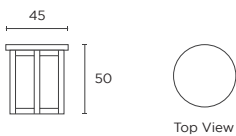

Guardsman Wood Warranty
 Guardsman Stone Care Range

Tables

Side Table

45W x 45D x 50H cm (Natural finish only)

Console Table

140L x 40D x 79H cm (Natural finish only)

Round Coffee Table

100W x 100D x 38H cm

Square Coffee Table

120W x 120D x 35H cm

Rectangle Dining Table

150L x 90W x 76H cm
 180L x 100W x 76H cm
 220L x 100W x 76H cm
 270L x 100W x 76H cm
 (Marble only available in 180cm & 220cm)

Round Dining Table

130L x 130W x 76H cm
 150L x 150W x 76H cm
 (Marble only available in 130cm)

Benches

Bench

180L x 40W x 45H cm
 220L x 40W x 45H cm

Storage

TV Unit

180L x 45D x 46H cm
 (Natural finish only)