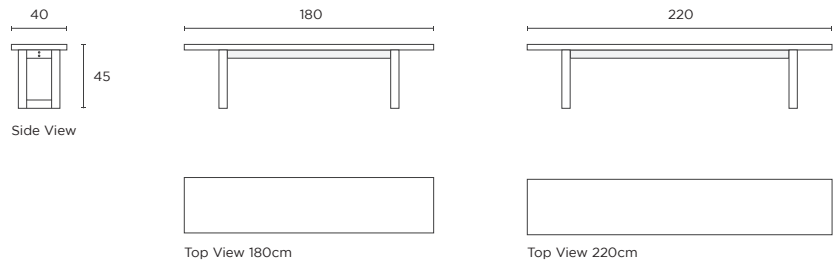

Guardsman Wood Warranty
 Guardsman Stone Care Range

Tables

Side Table

45W x 45D x 50H cm (Natural finish only)

Console Table

140L x 40D x 79H cm (Natural finish only)

Round Coffee Table

100W x 100D x 38H cm

Square Coffee Table

120W x 120D x 35H cm

Rectangle Dining Table

150L x 90W x 76H cm
 180L x 100W x 76H cm
 220L x 100W x 76H cm
 270L x 100W x 76H cm
 (Marble only available in 180cm & 220cm)

Round Dining Table

130L x 130W x 76H cm
 150L x 150W x 76H cm
 (Marble only available in 130cm)

Benches

Bench

180L x 40W x 45H cm
 220L x 40W x 45H cm

Storage

TV Unit

180L x 45D x 46H cm
 (Natural finish only)