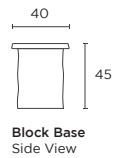

Solid Acacia Table Top
 Solid Acacia Legs or Black Metal Legs
 Available in Teak, Walnut & Black finish

Recommended Care

Guardsman Wood Warranty

Benches

Bench

140L x 40W x 45H cm
 200L x 40W x 45H cm
 300L x 40W x 45H cm (Block Base only)

Top View 140cm

Top View 200cm

Top View 300cm

Tables

Dining Table

180L x 100W x 77H cm
 240L x 100W x 77H cm
 300L x 100W x 77H cm

Cross Base
Side View

U-Shape Base
Side View

Block Base
Side View

Top View 180cm

Top View 240cm

Top View 300cm

Console Table

150W x 40D x 77H cm
 (U-Shape base only)

Side View

Top View

Storage

Bookshelf

200W x 40D x 200H cm
 (No live edge)

Side View