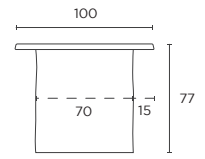

Top View 140cm

Top View 200cm

Top View 300cm

Tables

Dining Table

180L x 100W x 77H cm
 240L x 100W x 77H cm
 300L x 100W x 77H cm

Cross Base
Side View

U-Shape Base
Side View

Block Base
Side View

Top View 180cm

Top View 240cm

Top View 300cm

Console Table

150W x 40D x 77H cm
 (U-Shape base only)

Side View

Top View

Storage

Bookshelf

200W x 40D x 200H cm
 (No live edge)

Side View