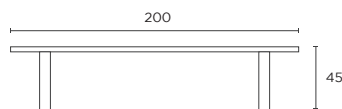

Solid Acacia Table Top
 Solid Acacia Legs or Black Metal Legs
 Available in Teak, Walnut & Black finish

Recommended Care

Guardsman Wood Warranty

Benches

Bench

140L x 40W x 45H cm
 200L x 40W x 45H cm
 300L x 40W x 45H cm (Block Base only)

Top View 140cm

Top View 200cm

Top View 300cm

Tables

Dining Table

180L x 100W x 77H cm
 240L x 100W x 77H cm
 300L x 100W x 77H cm

Cross Base
Side View

U-Shape Base
Side View

Block Base
Side View

Top View 180cm

Top View 240cm

Top View 300cm

Console Table

150W x 40D x 77H cm
 (U-Shape base only)

Side View

Top View