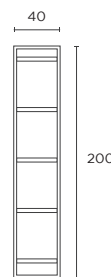

Top View 140cm

Top View 200cm

Top View 300cm

Tables

Dining Table

180L x 100W x 77H cm
 240L x 100W x 77H cm
 300L x 100W x 77H cm

Cross Base
Side View

U-Shape Base
Side View

Block Base
Side View

Top View 180cm

Top View 240cm

Top View 300cm

Console Table

150W x 40D x 77H cm
 (U-Shape base only)

Side View

Top View

Storage

Bookshelf

200W x 40D x 200H cm
 (No live edge)

Side View