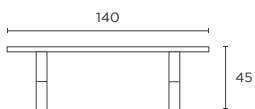

Solid Acacia Table Top
 Solid Acacia Legs or Black Metal Legs
 Available in Teak, Walnut & Black finish

Recommended Care

Guardsman Wood Warranty

Benches

Bench

140L x 40W x 45H cm
 200L x 40W x 45H cm
 300L x 40W x 45H cm (Block Base only)

Top View 140cm

Top View 200cm

Top View 300cm

Tables

Dining Table

180L x 100W x 77H cm
 240L x 100W x 77H cm
 300L x 100W x 77H cm

Cross Base
Side View

U-Shape Base
Side View

Block Base
Side View

Top View 180cm

Top View 240cm

Top View 300cm

Console Table

150W x 40D x 77H cm
 (U-Shape base only)

Side View

Top View

Storage

Bookshelf

200W x 40D x 200H cm
 (No live edge)

Side View