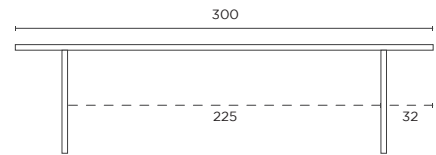

Top View 140cm

Top View 200cm

Top View 300cm

Tables

Dining Table

180L x 100W x 77H cm
 240L x 100W x 77H cm
 300L x 100W x 77H cm

Cross Base
Side View

U-Shape Base
Side View

Block Base
Side View

Top View 180cm

Top View 240cm

Top View 300cm

Console Table

150W x 40D x 77H cm
 (U-Shape base only)

Side View

Top View

Storage

Bookshelf

200W x 40D x 200H cm
 (No live edge)

Side View