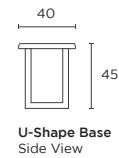

Solid Acacia Table Top
 Solid Acacia Legs or Black Metal Legs
 Available in Teak, Walnut & Black finish

Recommended Care

Guardsman Wood Warranty

Benches

Bench

140L x 40W x 45H cm
 200L x 40W x 45H cm
 300L x 40W x 45H cm (Block Base only)

Top View 140cm

Top View 200cm

Top View 300cm

Tables

Dining Table

180L x 100W x 77H cm
 240L x 100W x 77H cm
 300L x 100W x 77H cm

Cross Base
Side View

U-Shape Base
Side View

Block Base
Side View

Top View 180cm

Top View 240cm

Top View 300cm

Console Table

150W x 40D x 77H cm
 (U-Shape base only)

Side View

Top View

Storage

Bookshelf

200W x 40D x 200H cm
 (No live edge)

Side View