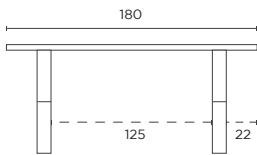

Top View 140cm

Top View 200cm

Top View 300cm

Tables

Dining Table

180L x 100W x 77H cm
 240L x 100W x 77H cm
 300L x 100W x 77H cm

Cross Base
Side View

U-Shape Base
Side View

Block Base
Side View

Top View 180cm

Top View 240cm

Top View 300cm

Console Table

150W x 40D x 77H cm
 (U-Shape base only)

Side View

Top View

Storage

Bookshelf

200W x 40D x 200H cm
 (No live edge)

Side View