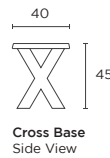

Solid Acacia Table Top
 Solid Acacia Legs or Black Metal Legs
 Available in Teak, Walnut & Black finish

Recommended Care

Guardsman Wood Warranty

Benches

Bench

140L x 40W x 45H cm
 200L x 40W x 45H cm
 300L x 40W x 45H cm (Block Base only)

Top View 140cm

Top View 200cm

Top View 300cm

Tables

Dining Table

180L x 100W x 77H cm
 240L x 100W x 77H cm
 300L x 100W x 77H cm

Cross Base
Side View

U-Shape Base
Side View

Block Base
Side View

Top View 180cm

Top View 240cm

Top View 300cm

Console Table

150W x 40D x 77H cm
 (U-Shape base only)

Side View

Top View