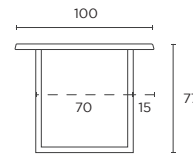

Top View 140cm

Top View 200cm

Top View 300cm

Tables

Dining Table

180L x 100W x 77H cm
 240L x 100W x 77H cm
 300L x 100W x 77H cm

Cross Base
Side View

U-Shape Base
Side View

Block Base
Side View

Top View 180cm

Top View 240cm

Top View 300cm

Console Table

150W x 40D x 77H cm
 (U-Shape base only)

Side View

Top View

Storage

Bookshelf

200W x 40D x 200H cm
 (No live edge)

Side View