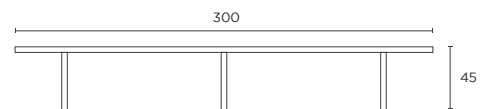

Solid Acacia Table Top
 Solid Acacia Legs or Black Metal Legs
 Available in Teak, Walnut & Black finish

Recommended Care

Guardsman Wood Warranty

Benches

Bench

140L x 40W x 45H cm
 200L x 40W x 45H cm
 300L x 40W x 45H cm (Block Base only)

Top View 140cm

Top View 200cm

Top View 300cm

Tables

Dining Table

180L x 100W x 77H cm
 240L x 100W x 77H cm
 300L x 100W x 77H cm

Cross Base
Side View

U-Shape Base
Side View

Block Base
Side View

Top View 180cm

Top View 240cm

Top View 300cm

Console Table

150W x 40D x 77H cm
 (U-Shape base only)

Side View

Top View