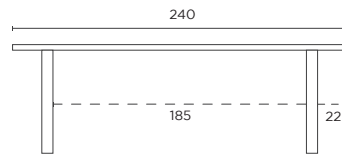

Top View 140cm

Top View 200cm

Top View 300cm

Tables

Dining Table

180L x 100W x 77H cm
 240L x 100W x 77H cm
 300L x 100W x 77H cm

Cross Base
Side View

U-Shape Base
Side View

Block Base
Side View

Top View 180cm

Top View 240cm

Top View 300cm

Console Table

150W x 40D x 77H cm
 (U-Shape base only)

Side View

Top View

Storage

Bookshelf

200W x 40D x 200H cm
 (No live edge)

Side View