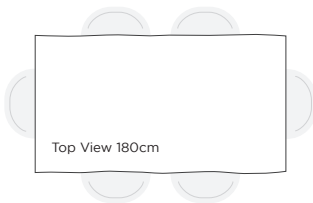

Top View 140cm

Top View 200cm

Top View 300cm

Tables

Dining Table

180L x 100W x 77H cm
 240L x 100W x 77H cm
 300L x 100W x 77H cm

Cross Base
Side View

U-Shape Base
Side View

Block Base
Side View

Top View 180cm

Top View 240cm

Top View 300cm

Console Table

150W x 40D x 77H cm
 (U-Shape base only)

Side View

Top View

Storage

Bookshelf

200W x 40D x 200H cm
 (No live edge)

Side View