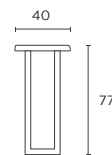

Top View 140cm

Top View 200cm

Top View 300cm

Tables

Dining Table

180L x 100W x 77H cm
 240L x 100W x 77H cm
 300L x 100W x 77H cm

Cross Base
Side View

U-Shape Base
Side View

Block Base
Side View

Top View 180cm

Top View 240cm

Top View 300cm

Console Table

150W x 40D x 77H cm
 (U-Shape base only)

Side View

Top View

Storage

Bookshelf

200W x 40D x 200H cm
 (No live edge)

Side View