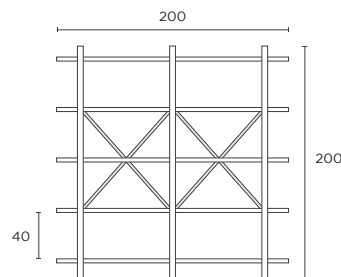

Top View 140cm

Top View 200cm

Top View 300cm

Tables

Dining Table

180L x 100W x 77H cm
 240L x 100W x 77H cm
 300L x 100W x 77H cm

Cross Base
Side View

U-Shape Base
Side View

Block Base
Side View

Top View 180cm

Top View 240cm

Top View 300cm

Console Table

150W x 40D x 77H cm
 (U-Shape base only)

Side View

Top View

Storage

Bookshelf

200W x 40D x 200H cm
 (No live edge)

Side View