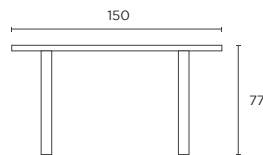

Top View 140cm

Top View 200cm

Top View 300cm

Tables

Dining Table

180L x 100W x 77H cm
 240L x 100W x 77H cm
 300L x 100W x 77H cm

Cross Base
Side View

U-Shape Base
Side View

Block Base
Side View

Top View 180cm

Top View 240cm

Top View 300cm

Console Table

150W x 40D x 77H cm
 (U-Shape base only)

Side View

Top View

Storage

Bookshelf

200W x 40D x 200H cm
 (No live edge)

Side View