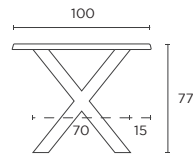

Top View 140cm

Top View 200cm

Top View 300cm

Tables

Dining Table

180L x 100W x 77H cm
 240L x 100W x 77H cm
 300L x 100W x 77H cm

Cross Base
Side View

U-Shape Base
Side View

Block Base
Side View

Top View 180cm

Top View 240cm

Top View 300cm

Console Table

150W x 40D x 77H cm
 (U-Shape base only)

Side View

Top View

Storage

Bookshelf

200W x 40D x 200H cm
 (No live edge)

Side View