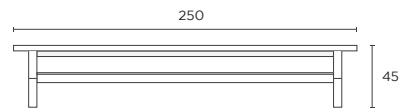

Solid Oak Frame / Table Top & Legs  
Available in Natural Oak & Black finish

**Recommended Care**

Guardsman Wood Warranty

**Benches**

**Cross Bench**

180L x 40W x 45H cm  
220L x 40W x 45H cm  
250L x 40W x 45H cm

Top View

**Arrow Bench**

180L x 40W x 45H cm  
220L x 40W x 45H cm  
250L x 40W x 45H cm

Top View

**Tables**

**Arrow Dining Table**

180L x 100W x 75H cm  
 220L x 100W x 75H cm  
 270L x 100W x 75H cm

Side View

Top View

**Block Dining Table**

180L x 100W x 75H cm  
 220L x 100W x 75H cm  
 270L x 100W x 75H cm

Side View

Top View

**Mushroom Coffee Table**

85W x 85D x 30H cm  
 85W x 85D x 35H cm

Top View

**Storage**

**Graze TV Unit**

180W x 45D x 55H cm

**Graze Sideboard**

180W x 45D x 75H cm