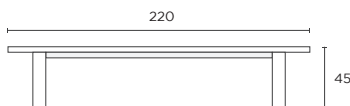

Top View

**Arrow Bench**

180L x 40W x 45H cm  
220L x 40W x 45H cm  
250L x 40W x 45H cm

Top View

**Tables**

**Arrow Dining Table**

180L x 100W x 75H cm  
 220L x 100W x 75H cm  
 270L x 100W x 75H cm

Side View

Top View

**Block Dining Table**

180L x 100W x 75H cm  
 220L x 100W x 75H cm  
 270L x 100W x 75H cm

Side View

Top View

**Mushroom Coffee Table**

85W x 85D x 30H cm  
 85W x 85D x 35H cm

Top View

**Storage**

**Graze TV Unit**

180W x 45D x 55H cm

**Graze Sideboard**

180W x 45D x 75H cm