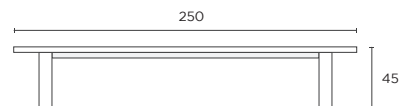

Top View

**Arrow Bench**

180L x 40W x 45H cm  
220L x 40W x 45H cm  
250L x 40W x 45H cm

Top View

**Tables**

**Arrow Dining Table**

180L x 100W x 75H cm  
 220L x 100W x 75H cm  
 270L x 100W x 75H cm

Side View

Top View

**Block Dining Table**

180L x 100W x 75H cm  
 220L x 100W x 75H cm  
 270L x 100W x 75H cm

Side View

Top View

**Mushroom Coffee Table**

85W x 85D x 30H cm  
 85W x 85D x 35H cm

Top View

**Storage**

**Graze TV Unit**

180W x 45D x 55H cm

**Graze Sideboard**

180W x 45D x 75H cm