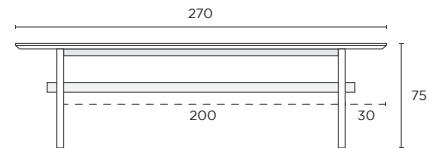

Top View

**Arrow Bench**

180L x 40W x 45H cm  
220L x 40W x 45H cm  
250L x 40W x 45H cm

Top View

**Tables**

**Arrow Dining Table**

180L x 100W x 75H cm  
 220L x 100W x 75H cm  
 270L x 100W x 75H cm

Side View

Top View

**Block Dining Table**

180L x 100W x 75H cm  
 220L x 100W x 75H cm  
 270L x 100W x 75H cm

Side View

Top View

**Mushroom Coffee Table**

85W x 85D x 30H cm  
 85W x 85D x 35H cm

Top View

**Storage**

**Graze TV Unit**

180W x 45D x 55H cm

**Graze Sideboard**

180W x 45D x 75H cm