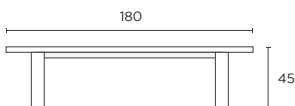

Top View

**Arrow Bench**

180L x 40W x 45H cm  
220L x 40W x 45H cm  
250L x 40W x 45H cm

Top View

**Tables**

**Arrow Dining Table**

180L x 100W x 75H cm  
 220L x 100W x 75H cm  
 270L x 100W x 75H cm

Side View

Top View

**Block Dining Table**

180L x 100W x 75H cm  
 220L x 100W x 75H cm  
 270L x 100W x 75H cm

Side View

Top View

**Mushroom Coffee Table**

85W x 85D x 30H cm  
 85W x 85D x 35H cm

Top View

**Storage**

**Graze TV Unit**

180W x 45D x 55H cm

**Graze Sideboard**

180W x 45D x 75H cm