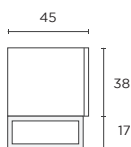

Top View

**Arrow Bench**

180L x 40W x 45H cm  
220L x 40W x 45H cm  
250L x 40W x 45H cm

Top View

**Tables**

**Arrow Dining Table**

180L x 100W x 75H cm  
 220L x 100W x 75H cm  
 270L x 100W x 75H cm

Side View

Top View

**Block Dining Table**

180L x 100W x 75H cm  
 220L x 100W x 75H cm  
 270L x 100W x 75H cm

Side View

Top View

**Mushroom Coffee Table**

85W x 85D x 30H cm  
 85W x 85D x 35H cm

Top View

**Storage**

**Graze TV Unit**

180W x 45D x 55H cm

**Graze Sideboard**

180W x 45D x 75H cm