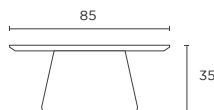

Top View

**Arrow Bench**

180L x 40W x 45H cm  
220L x 40W x 45H cm  
250L x 40W x 45H cm

Top View

**Tables**

**Arrow Dining Table**

180L x 100W x 75H cm  
 220L x 100W x 75H cm  
 270L x 100W x 75H cm

Side View

Top View

**Block Dining Table**

180L x 100W x 75H cm  
 220L x 100W x 75H cm  
 270L x 100W x 75H cm

Side View

Top View

**Mushroom Coffee Table**

85W x 85D x 30H cm  
 85W x 85D x 35H cm

Top View

**Storage**

**Graze TV Unit**

180W x 45D x 55H cm

**Graze Sideboard**

180W x 45D x 75H cm