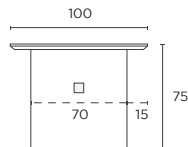

Top View

**Arrow Bench**

180L x 40W x 45H cm  
220L x 40W x 45H cm  
250L x 40W x 45H cm

Top View

**Tables**

**Arrow Dining Table**

180L x 100W x 75H cm  
 220L x 100W x 75H cm  
 270L x 100W x 75H cm

Side View

Top View

**Block Dining Table**

180L x 100W x 75H cm  
 220L x 100W x 75H cm  
 270L x 100W x 75H cm

Side View

Top View

**Mushroom Coffee Table**

85W x 85D x 30H cm  
 85W x 85D x 35H cm

Top View

**Storage**

**Graze TV Unit**

180W x 45D x 55H cm

**Graze Sideboard**

180W x 45D x 75H cm