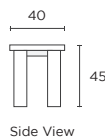

Solid Oak Frame / Table Top & Legs  
Available in Natural Oak & Black finish

**Recommended Care**

Guardsman Wood Warranty

**Benches**

**Cross Bench**

180L x 40W x 45H cm  
220L x 40W x 45H cm  
250L x 40W x 45H cm

Top View

**Arrow Bench**

180L x 40W x 45H cm  
220L x 40W x 45H cm  
250L x 40W x 45H cm

Top View

**Tables**

**Arrow Dining Table**

180L x 100W x 75H cm  
 220L x 100W x 75H cm  
 270L x 100W x 75H cm

Side View

Top View

**Block Dining Table**

180L x 100W x 75H cm  
 220L x 100W x 75H cm  
 270L x 100W x 75H cm

Side View

Top View

**Mushroom Coffee Table**

85W x 85D x 30H cm  
 85W x 85D x 35H cm

Top View

**Storage**

**Graze TV Unit**

180W x 45D x 55H cm

**Graze Sideboard**

180W x 45D x 75H cm