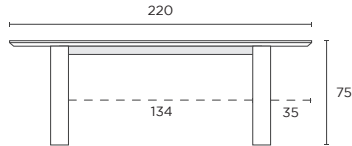

Top View

**Arrow Bench**

180L x 40W x 45H cm  
220L x 40W x 45H cm  
250L x 40W x 45H cm

Top View

**Tables**

**Arrow Dining Table**

180L x 100W x 75H cm  
 220L x 100W x 75H cm  
 270L x 100W x 75H cm

Side View

Top View

**Block Dining Table**

180L x 100W x 75H cm  
 220L x 100W x 75H cm  
 270L x 100W x 75H cm

Side View

Top View

**Mushroom Coffee Table**

85W x 85D x 30H cm  
 85W x 85D x 35H cm

Top View

**Storage**

**Graze TV Unit**

180W x 45D x 55H cm

**Graze Sideboard**

180W x 45D x 75H cm