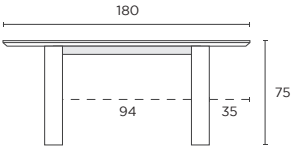

Top View

**Arrow Bench**

180L x 40W x 45H cm  
220L x 40W x 45H cm  
250L x 40W x 45H cm

Top View

**Tables**

**Arrow Dining Table**

180L x 100W x 75H cm  
 220L x 100W x 75H cm  
 270L x 100W x 75H cm

Side View

Top View

**Block Dining Table**

180L x 100W x 75H cm  
 220L x 100W x 75H cm  
 270L x 100W x 75H cm

Side View

Top View

**Mushroom Coffee Table**

85W x 85D x 30H cm  
 85W x 85D x 35H cm

Top View

**Storage**

**Graze TV Unit**

180W x 45D x 55H cm

**Graze Sideboard**

180W x 45D x 75H cm