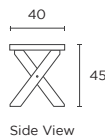

Solid Oak Frame / Table Top & Legs  
Available in Natural Oak & Black finish

**Recommended Care**

Guardsman Wood Warranty

**Benches**

**Cross Bench**

180L x 40W x 45H cm  
220L x 40W x 45H cm  
250L x 40W x 45H cm

Top View

**Arrow Bench**

180L x 40W x 45H cm  
220L x 40W x 45H cm  
250L x 40W x 45H cm

Top View

**Tables**

**Arrow Dining Table**

180L x 100W x 75H cm  
 220L x 100W x 75H cm  
 270L x 100W x 75H cm

Side View

Top View

**Block Dining Table**

180L x 100W x 75H cm  
 220L x 100W x 75H cm  
 270L x 100W x 75H cm

Side View

Top View

**Mushroom Coffee Table**

85W x 85D x 30H cm  
 85W x 85D x 35H cm

Top View

**Storage**

**Graze TV Unit**

180W x 45D x 55H cm

**Graze Sideboard**

180W x 45D x 75H cm