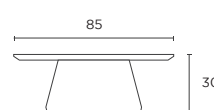

Top View

**Arrow Bench**

180L x 40W x 45H cm  
220L x 40W x 45H cm  
250L x 40W x 45H cm

Top View

**Tables**

**Arrow Dining Table**

180L x 100W x 75H cm  
 220L x 100W x 75H cm  
 270L x 100W x 75H cm

Side View

Top View

**Block Dining Table**

180L x 100W x 75H cm  
 220L x 100W x 75H cm  
 270L x 100W x 75H cm

Side View

Top View

**Mushroom Coffee Table**

85W x 85D x 30H cm  
 85W x 85D x 35H cm

Top View

**Storage**

**Graze TV Unit**

180W x 45D x 55H cm

**Graze Sideboard**

180W x 45D x 75H cm