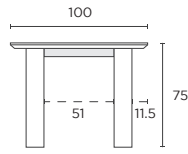

Top View

**Arrow Bench**

180L x 40W x 45H cm  
220L x 40W x 45H cm  
250L x 40W x 45H cm

Top View

**Tables**

**Arrow Dining Table**

180L x 100W x 75H cm  
 220L x 100W x 75H cm  
 270L x 100W x 75H cm

Side View

Top View

**Block Dining Table**

180L x 100W x 75H cm  
 220L x 100W x 75H cm  
 270L x 100W x 75H cm

Side View

Top View

**Mushroom Coffee Table**

85W x 85D x 30H cm  
 85W x 85D x 35H cm

Top View

**Storage**

**Graze TV Unit**

180W x 45D x 55H cm

**Graze Sideboard**

180W x 45D x 75H cm