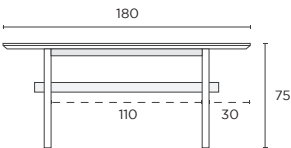

Top View

**Arrow Bench**

180L x 40W x 45H cm  
220L x 40W x 45H cm  
250L x 40W x 45H cm

Top View

**Tables**

**Arrow Dining Table**

180L x 100W x 75H cm  
 220L x 100W x 75H cm  
 270L x 100W x 75H cm

Side View

Top View

**Block Dining Table**

180L x 100W x 75H cm  
 220L x 100W x 75H cm  
 270L x 100W x 75H cm

Side View

Top View

**Mushroom Coffee Table**

85W x 85D x 30H cm  
 85W x 85D x 35H cm

Top View

**Storage**

**Graze TV Unit**

180W x 45D x 55H cm

**Graze Sideboard**

180W x 45D x 75H cm