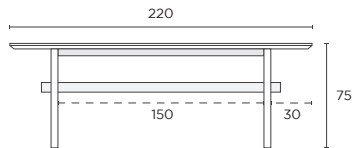

Top View

**Arrow Bench**

180L x 40W x 45H cm  
220L x 40W x 45H cm  
250L x 40W x 45H cm

Top View

**Tables**

**Arrow Dining Table**

180L x 100W x 75H cm  
 220L x 100W x 75H cm  
 270L x 100W x 75H cm

Side View

Top View

**Block Dining Table**

180L x 100W x 75H cm  
 220L x 100W x 75H cm  
 270L x 100W x 75H cm

Side View

Top View

**Mushroom Coffee Table**

85W x 85D x 30H cm  
 85W x 85D x 35H cm

Top View

**Storage**

**Graze TV Unit**

180W x 45D x 55H cm

**Graze Sideboard**

180W x 45D x 75H cm