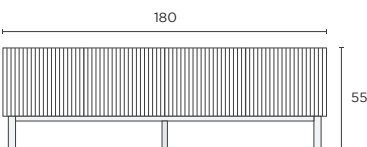

Top View

**Arrow Bench**

180L x 40W x 45H cm  
220L x 40W x 45H cm  
250L x 40W x 45H cm

Top View

**Tables**

**Arrow Dining Table**

180L x 100W x 75H cm  
 220L x 100W x 75H cm  
 270L x 100W x 75H cm

Side View

Top View

**Block Dining Table**

180L x 100W x 75H cm  
 220L x 100W x 75H cm  
 270L x 100W x 75H cm

Side View

Top View

**Mushroom Coffee Table**

85W x 85D x 30H cm  
 85W x 85D x 35H cm

Top View

**Storage**

**Graze TV Unit**

180W x 45D x 55H cm

**Graze Sideboard**

180W x 45D x 75H cm