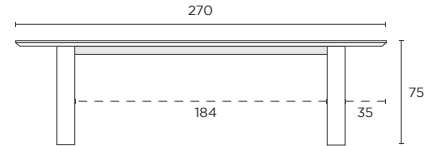

Top View

**Arrow Bench**

180L x 40W x 45H cm  
220L x 40W x 45H cm  
250L x 40W x 45H cm

Top View

**Tables**

**Arrow Dining Table**

180L x 100W x 75H cm  
 220L x 100W x 75H cm  
 270L x 100W x 75H cm

Side View

Top View

**Block Dining Table**

180L x 100W x 75H cm  
 220L x 100W x 75H cm  
 270L x 100W x 75H cm

Side View

Top View

**Mushroom Coffee Table**

85W x 85D x 30H cm  
 85W x 85D x 35H cm

Top View

**Storage**

**Graze TV Unit**

180W x 45D x 55H cm

**Graze Sideboard**

180W x 45D x 75H cm