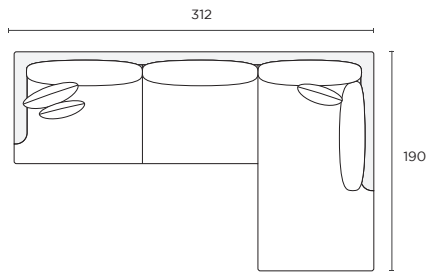

Back: 50% Feather / 50% Fibre

MTO

Cover Sets

Leg Options

Modular Components

Seat height 45cm Seat depth 70cm

Ottoman (OT)

90W x 90D x 45H cm

STOCKED

Armchair (AC)

88W x 97D x 90H cm

STOCKED

2-Seater (2S)

170W x 97D x 90H cm

STOCKED

3-Seater (3S)

215W x 97D x 90H cm

STOCKED

4-Seater (4S)

240W x 97D x 90H cm

STOCKED

Chaise (LCH/RCH)

312W x 190D x 90H cm

STOCKED

Chaise V2 (LCH2/RCH2)

330W x 170D x 90H cm

STOCKED

Corner (CNR)

312W x 312D x 90H cm

STOCKED