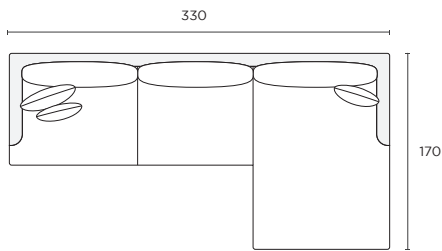

Back: 50% Feather / 50% Fibre

MTO

Cover Sets

Leg Options

Modular Components

Seat height 45cm Seat depth 70cm

Ottoman (OT)

90W x 90D x 45H cm

STOCKED

Armchair (AC)

88W x 97D x 90H cm

STOCKED

2-Seater (2S)

170W x 97D x 90H cm

STOCKED

3-Seater (3S)

215W x 97D x 90H cm

STOCKED

4-Seater (4S)

240W x 97D x 90H cm

STOCKED

Chaise (LCH/RCH)

312W x 190D x 90H cm

STOCKED

Chaise V2 (LCH2/RCH2)

330W x 170D x 90H cm

STOCKED

Corner (CNR)

312W x 312D x 90H cm

STOCKED