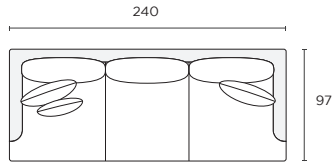

Back: 50% Feather / 50% Fibre

MTO

Cover Sets

Leg Options

Modular Components

Seat height 45cm Seat depth 70cm

Ottoman (OT)

90W x 90D x 45H cm

STOCKED

Armchair (AC)

88W x 97D x 90H cm

STOCKED

2-Seater (2S)

170W x 97D x 90H cm

STOCKED

3-Seater (3S)

215W x 97D x 90H cm

STOCKED

4-Seater (4S)

240W x 97D x 90H cm

STOCKED

Chaise (LCH/RCH)

312W x 190D x 90H cm

STOCKED

Chaise V2 (LCH2/RCH2)

330W x 170D x 90H cm

STOCKED

Corner (CNR)

312W x 312D x 90H cm

STOCKED