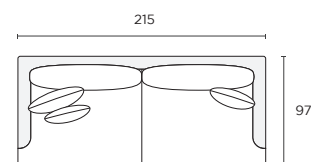

Back: 50% Feather / 50% Fibre

MTO

Cover Sets

Leg Options

Modular Components

Seat height 45cm Seat depth 70cm

Ottoman (OT)

90W x 90D x 45H cm

STOCKED

Armchair (AC)

88W x 97D x 90H cm

STOCKED

2-Seater (2S)

170W x 97D x 90H cm

STOCKED

3-Seater (3S)

215W x 97D x 90H cm

STOCKED

4-Seater (4S)

240W x 97D x 90H cm

STOCKED

Chaise (LCH/RCH)

312W x 190D x 90H cm

STOCKED

Chaise V2 (LCH2/RCH2)

330W x 170D x 90H cm

STOCKED

Corner (CNR)

312W x 312D x 90H cm

STOCKED