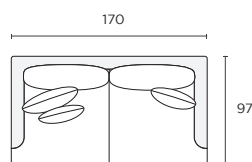

Back: 50% Feather / 50% Fibre

MTO

Cover Sets

Leg Options

Modular Components

Seat height 45cm Seat depth 70cm

Ottoman (OT)

90W x 90D x 45H cm

STOCKED

Armchair (AC)

88W x 97D x 90H cm

STOCKED

2-Seater (2S)

170W x 97D x 90H cm

STOCKED

3-Seater (3S)

215W x 97D x 90H cm

STOCKED

4-Seater (4S)

240W x 97D x 90H cm

STOCKED

Chaise (LCH/RCH)

312W x 190D x 90H cm

STOCKED

Chaise V2 (LCH2/RCH2)

330W x 170D x 90H cm

STOCKED

Corner (CNR)

312W x 312D x 90H cm

STOCKED