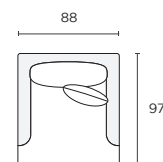

Back: 50% Feather / 50% Fibre

MTO

Cover Sets

Leg Options

Modular Components

Seat height 45cm Seat depth 70cm

Ottoman (OT)

90W x 90D x 45H cm

STOCKED

Armchair (AC)

88W x 97D x 90H cm

STOCKED

2-Seater (2S)

170W x 97D x 90H cm

STOCKED

3-Seater (3S)

215W x 97D x 90H cm

STOCKED

4-Seater (4S)

240W x 97D x 90H cm

STOCKED

Chaise (LCH/RCH)

312W x 190D x 90H cm

STOCKED

Chaise V2 (LCH2/RCH2)

330W x 170D x 90H cm

STOCKED

Corner (CNR)

312W x 312D x 90H cm

STOCKED