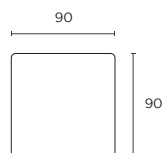

Back: 50% Feather / 50% Fibre

MTO

Cover Sets

Leg Options

Modular Components

Seat height 45cm Seat depth 70cm

Ottoman (OT)

90W x 90D x 45H cm

STOCKED

Armchair (AC)

88W x 97D x 90H cm

STOCKED

2-Seater (2S)

170W x 97D x 90H cm

STOCKED

3-Seater (3S)

215W x 97D x 90H cm

STOCKED

4-Seater (4S)

240W x 97D x 90H cm

STOCKED

Chaise (LCH/RCH)

312W x 190D x 90H cm

STOCKED

Chaise V2 (LCH2/RCH2)

330W x 170D x 90H cm

STOCKED

Corner (CNR)

312W x 312D x 90H cm

STOCKED