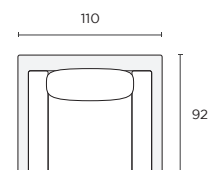

Back: 100% Fibre

MTO**Cover Sets****Leg Options****Modular Components**

Seat height 45cm Seat depth 56cm

Ottoman (OT)

120W x 60D x 45H cm

STOCKED

**Armchair (AC)**

110W x 92D x 89H cm

STOCKED

2.5-Seater (2.5S)

200W x 92D x 89H cm

STOCKED

3-Seater (3S)

230W x 92D x 89H cm

STOCKED

Chaise (LCH/RCH)

286W x 175D x 89H cm

STOCKED

Corner (CNR)

259W x 259D x 89H cm

STOCKED