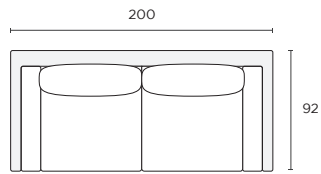

Back: 100% Fibre

MTO**Cover Sets****Leg Options****Modular Components**

Seat height 45cm Seat depth 56cm

Ottoman (OT)

120W x 60D x 45H cm

STOCKED

**Armchair (AC)**

110W x 92D x 89H cm

STOCKED

2.5-Seater (2.5S)

200W x 92D x 89H cm

STOCKED

3-Seater (3S)

230W x 92D x 89H cm

STOCKED

Chaise (LCH/RCH)

286W x 175D x 89H cm

STOCKED

Corner (CNR)

259W x 259D x 89H cm

STOCKED