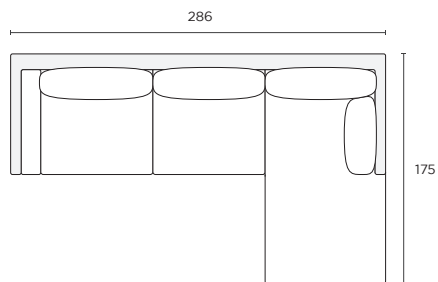

Back: 100% Fibre

MTO**Cover Sets****Leg Options****Modular Components**

Seat height 45cm Seat depth 56cm

Ottoman (OT)

120W x 60D x 45H cm

STOCKED

**Armchair (AC)**

110W x 92D x 89H cm

STOCKED

2.5-Seater (2.5S)

200W x 92D x 89H cm

STOCKED

3-Seater (3S)

230W x 92D x 89H cm

STOCKED

Chaise (LCH/RCH)

286W x 175D x 89H cm

STOCKED

Corner (CNR)

259W x 259D x 89H cm

STOCKED