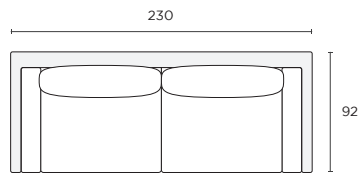

Back: 100% Fibre

MTO**Cover Sets****Leg Options****Modular Components**

Seat height 45cm Seat depth 56cm

Ottoman (OT)

120W x 60D x 45H cm

STOCKED

**Armchair (AC)**

110W x 92D x 89H cm

STOCKED

2.5-Seater (2.5S)

200W x 92D x 89H cm

STOCKED

3-Seater (3S)

230W x 92D x 89H cm

STOCKED

Chaise (LCH/RCH)

286W x 175D x 89H cm

STOCKED

Corner (CNR)

259W x 259D x 89H cm

STOCKED