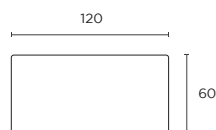

Back: 100% Fibre

MTO**Cover Sets****Leg Options****Modular Components**

Seat height 45cm Seat depth 56cm

Ottoman (OT)

120W x 60D x 45H cm

STOCKED

**Armchair (AC)**

110W x 92D x 89H cm

STOCKED

2.5-Seater (2.5S)

200W x 92D x 89H cm

STOCKED

3-Seater (3S)

230W x 92D x 89H cm

STOCKED

Chaise (LCH/RCH)

286W x 175D x 89H cm

STOCKED

Corner (CNR)

259W x 259D x 89H cm

STOCKED