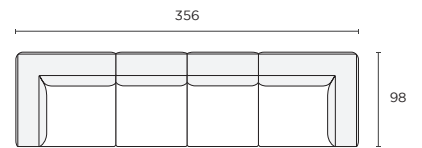

LA + AL + AL + RA

356W x 98D x 70H cm