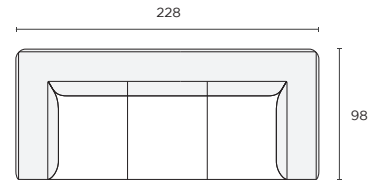

### Corner 1-Seater (CNR)

98W x 98D x 70H cm

### LH/RH Arm Chaise (CLA/CRA)

102W x 160D x 70H cm

**Ottoman (OT)**

98W x 78D x 40H cm

STOCKED

**3.5 Seater**

228W x 98D x 70H cm

STOCKED

**Modular Configurations**

Seat height 40cm Seat depth 63cm

**4-Seater (LA + AL + RA)**

282W x 98D x 70H cm

STOCKED

**Corner (LA + AL + CNR + AL + OT)**

276W x 250D x 70H cm

STOCKED