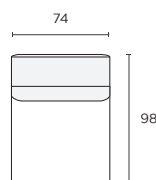

## Leg Options

## Modular Components

Seat height 40cm Seat depth 63cm

### Armless 1-Seater (AL)

74W x 98D x 70H cm