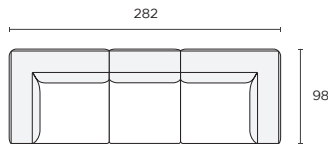

### Corner 1-Seater (CNR)

98W x 98D x 70H cm

### LH/RH Arm Chaise (CLA/CRA)

102W x 160D x 70H cm

**Ottoman (OT)**

98W x 78D x 40H cm

STOCKED

**3.5 Seater**

228W x 98D x 70H cm

STOCKED

**Modular Configurations**

Seat height 40cm Seat depth 63cm

**4-Seater (LA + AL + RA)**

282W x 98D x 70H cm

STOCKED

**Corner (LA + AL + CNR + AL + OT)**

276W x 250D x 70H cm

STOCKED