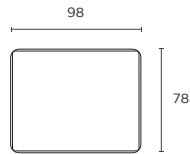

### Corner 1-Seater (CNR)

98W x 98D x 70H cm

### LH/RH Arm Chaise (CLA/CRA)

102W x 160D x 70H cm

**Ottoman (OT)**

98W x 78D x 40H cm

STOCKED

**3.5 Seater**

228W x 98D x 70H cm

STOCKED

**Modular Configurations**

Seat height 40cm Seat depth 63cm

**4-Seater (LA + AL + RA)**

282W x 98D x 70H cm

STOCKED

**Corner (LA + AL + CNR + AL + OT)**

276W x 250D x 70H cm

STOCKED