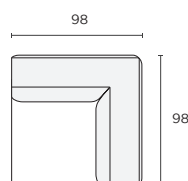

## Modular Components

Seat height 40cm Seat depth 63cm

### Armless 1-Seater (AL)

74W x 98D x 70H cm

### LH/RH Arm 1-Seater (LA/RA)

104W x 98D x 70H cm

### Corner 1-Seater (CNR)

98W x 98D x 70H cm