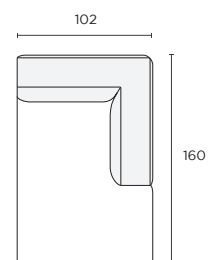

LH/RH Arm Chaise (CLA/CRA)

102W x 160D x 70H cm