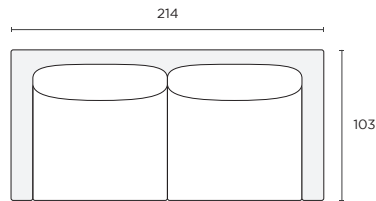

## Leg Options

## Modular Components

Seat height 46cm Seat depth 61cm

### Ottoman (OT)

78W x 78D x 46H cm

STOCKED

**3-Seater (3S)**

228W x 97D x 80H cm

STOCKED

**3-Seater Sofa Bed**

214W x 103D x 92H cm

Seat height 48cm

Seat depth 58cm

**Chaise (LCH/RCH)**

324W x 165D x 80H cm

STOCKED