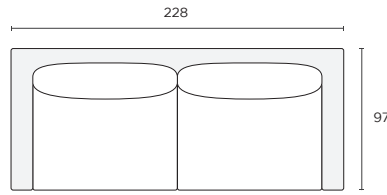

## Leg Options

## Modular Components

Seat height 46cm Seat depth 61cm

### Ottoman (OT)

78W x 78D x 46H cm

STOCKED

**3-Seater (3S)**

228W x 97D x 80H cm

STOCKED

**3-Seater Sofa Bed**

214W x 103D x 92H cm

Seat height 48cm

Seat depth 58cm

**Chaise (LCH/RCH)**

324W x 165D x 80H cm

STOCKED