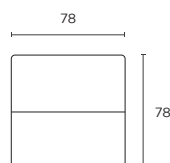

## Leg Options

## Modular Components

Seat height 46cm Seat depth 61cm

### Ottoman (OT)

78W x 78D x 46H cm

STOCKED

**3-Seater (3S)**

228W x 97D x 80H cm

STOCKED

**3-Seater Sofa Bed**

214W x 103D x 92H cm

Seat height 48cm

Seat depth 58cm

**Chaise (LCH/RCH)**

324W x 165D x 80H cm

STOCKED