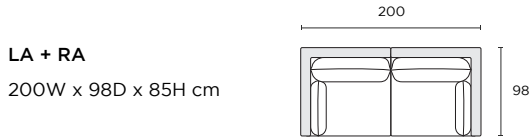

92W x 98D x 85H cm

LH/RH Arm 1-Seater (LA/RA)

100W x 98D x 85H cm

Corner 1-Seater (CNR)

98W x 98D x 85H cm

Ottoman (OT)

98W x 98D x 46H cm

Modular Configurations

Seat height 46cm Seat depth 62cm

STOCKED