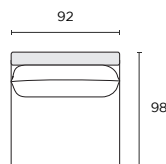

Back: 70% Fibre / 30% Feather

Custom

MTO

Cover Sets

Leg Options

Modular Components

Seat height 46cm Seat depth 62cm

Armless 1-Seater (AL)

92W x 98D x 85H cm

LH/RH Arm 1-Seater (LA/RA)

100W x 98D x 85H cm

Corner 1-Seater (CNR)

98W x 98D x 85H cm

Ottoman (OT)

98W x 98D x 46H cm

Modular Configurations

Seat height 46cm Seat depth 62cm

STOCKED