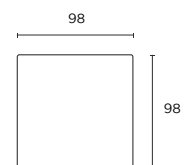

92W x 98D x 85H cm

LH/RH Arm 1-Seater (LA/RA)

100W x 98D x 85H cm

Corner 1-Seater (CNR)

98W x 98D x 85H cm

Ottoman (OT)

98W x 98D x 46H cm

Modular Configurations

Seat height 46cm Seat depth 62cm

STOCKED