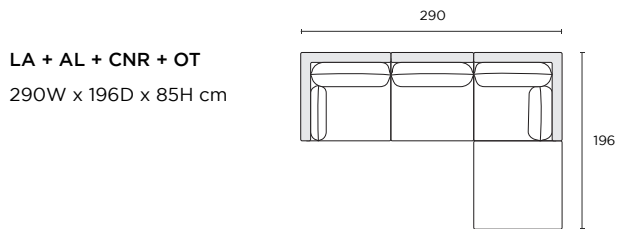

92W x 98D x 85H cm

LH/RH Arm 1-Seater (LA/RA)

100W x 98D x 85H cm

Corner 1-Seater (CNR)

98W x 98D x 85H cm

Ottoman (OT)

98W x 98D x 46H cm

Modular Configurations

Seat height 46cm Seat depth 62cm

STOCKED