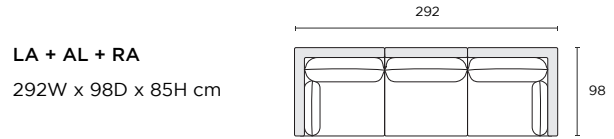

92W x 98D x 85H cm

LH/RH Arm 1-Seater (LA/RA)

100W x 98D x 85H cm

Corner 1-Seater (CNR)

98W x 98D x 85H cm

Ottoman (OT)

98W x 98D x 46H cm

Modular Configurations

Seat height 46cm Seat depth 62cm

STOCKED