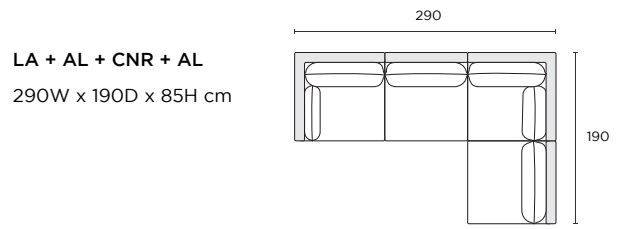

92W x 98D x 85H cm

LH/RH Arm 1-Seater (LA/RA)

100W x 98D x 85H cm

Corner 1-Seater (CNR)

98W x 98D x 85H cm

Ottoman (OT)

98W x 98D x 46H cm

Modular Configurations

Seat height 46cm Seat depth 62cm

STOCKED