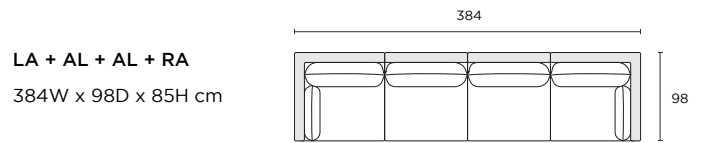

92W x 98D x 85H cm

LH/RH Arm 1-Seater (LA/RA)

100W x 98D x 85H cm

Corner 1-Seater (CNR)

98W x 98D x 85H cm

Ottoman (OT)

98W x 98D x 46H cm

Modular Configurations

Seat height 46cm Seat depth 62cm

STOCKED