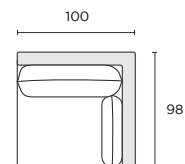

Back: 70% Fibre / 30% Feather

Custom

MTO

Cover Sets

Leg Options

Modular Components

Seat height 46cm Seat depth 62cm

Armless 1-Seater (AL)

92W x 98D x 85H cm

LH/RH Arm 1-Seater (LA/RA)

100W x 98D x 85H cm

Corner 1-Seater (CNR)

98W x 98D x 85H cm

Ottoman (OT)

98W x 98D x 46H cm

Modular Configurations

Seat height 46cm Seat depth 62cm

STOCKED