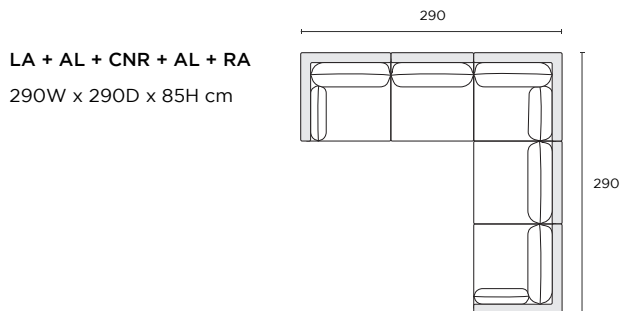

Back: 70% Fibre / 30% Feather

Custom

MTO

Cover Sets

Leg Options

Modular Components

Seat height 46cm Seat depth 62cm

Armless 1-Seater (AL)

92W x 98D x 85H cm

LH/RH Arm 1-Seater (LA/RA)

100W x 98D x 85H cm

Corner 1-Seater (CNR)

98W x 98D x 85H cm

Ottoman (OT)

98W x 98D x 46H cm

Modular Configurations

Seat height 46cm Seat depth 62cm

STOCKED