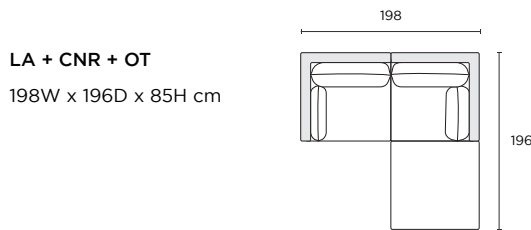

92W x 98D x 85H cm

LH/RH Arm 1-Seater (LA/RA)

100W x 98D x 85H cm

Corner 1-Seater (CNR)

98W x 98D x 85H cm

Ottoman (OT)

98W x 98D x 46H cm

Modular Configurations

Seat height 46cm Seat depth 62cm

STOCKED