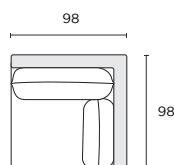

Back: 70% Fibre / 30% Feather

Custom

MTO

Cover Sets

Leg Options

Modular Components

Seat height 46cm Seat depth 62cm

Armless 1-Seater (AL)

92W x 98D x 85H cm

LH/RH Arm 1-Seater (LA/RA)

100W x 98D x 85H cm

Corner 1-Seater (CNR)

98W x 98D x 85H cm

Ottoman (OT)

98W x 98D x 46H cm

Modular Configurations

Seat height 46cm Seat depth 62cm

STOCKED