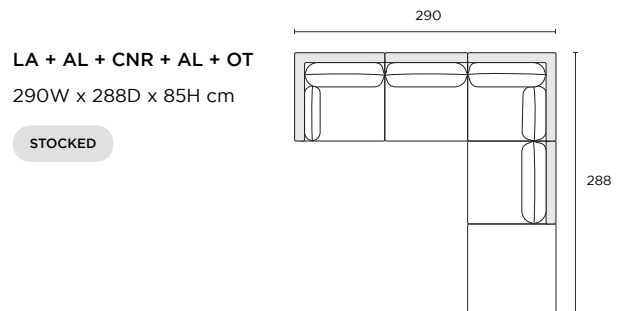

92W x 98D x 85H cm

LH/RH Arm 1-Seater (LA/RA)

100W x 98D x 85H cm

Corner 1-Seater (CNR)

98W x 98D x 85H cm

Ottoman (OT)

98W x 98D x 46H cm

Modular Configurations

Seat height 46cm Seat depth 62cm

STOCKED