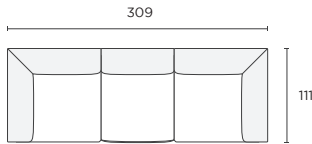

87W x 111D x 68H cm

STOCKED

**Corner 1-Seater (CNR)**

111W x 111D x 68H cm

STOCKED

**Armless Chaise (C)**

87W x 140D x 68H cm

STOCKED

LH/RH Open-End (OL/OR)

150W x 111D x 68H cm

STOCKED

Modular Configurations

Seat height 36cm Seat depth 68cm

CNR + CNR

222W x 111D x 68H cm

A + AL + C + A

262W x 140D x 68H cm

CNR + AL + CNR

309W x 111D x 68H cm

A + AL + OR

281W x 111D x 68H cm

A + AL + AL + AL + A

349W x 111D x 68H cm

OL + AL + C + A