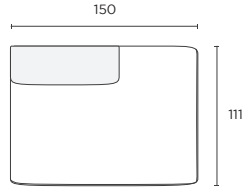

Back: High Density Foam, Fibre &amp; Feather

**Custom****MTO****Cover Sets****Leg Options****Modular Components**

Seat height 36cm Seat depth 68cm

**Arm (A)**

44W x 111D x 44H cm

STOCKED

**Armless 1-Seater (AL)**

87W x 111D x 68H cm

STOCKED

**Corner 1-Seater (CNR)**

111W x 111D x 68H cm

STOCKED

**Armless Chaise (C)**

87W x 140D x 68H cm

STOCKED

LH/RH Open-End (OL/OR)

150W x 111D x 68H cm

STOCKED

Modular Configurations

Seat height 36cm Seat depth 68cm

CNR + CNR

222W x 111D x 68H cm

A + AL + C + A

368W x 140D x 68H cm

A + AL + AL + CNR + AL

329W x 198D x 68H cm

OL + AL + CNR + AL + A

348W x 242D x 68H cm

A + AL + AL + CNR + AL + AL + A

329W x 329D x 68H cm

A + C + AL + CNR + OR