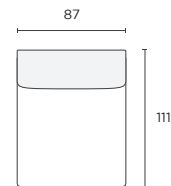

Back: High Density Foam, Fibre &amp; Feather

**Custom****MTO****Cover Sets****Leg Options****Modular Components**

Seat height 36cm Seat depth 68cm

**Arm (A)**

44W x 111D x 44H cm

STOCKED

**Armless 1-Seater (AL)**

87W x 111D x 68H cm

STOCKED

**Corner 1-Seater (CNR)**

111W x 111D x 68H cm

STOCKED

**Armless Chaise (C)**

87W x 140D x 68H cm

STOCKED

LH/RH Open-End (OL/OR)

150W x 111D x 68H cm

STOCKED

Modular Configurations

Seat height 36cm Seat depth 68cm

CNR + CNR

222W x 111D x 68H cm

A + AL + C + A

329W x 261D x 68H cm

STOCKED