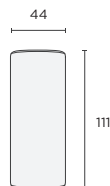

Back: High Density Foam, Fibre &amp; Feather

**Custom****MTO****Cover Sets****Leg Options****Modular Components**

Seat height 36cm Seat depth 68cm

**Arm (A)**

44W x 111D x 44H cm

STOCKED

**Armless 1-Seater (AL)**

87W x 111D x 68H cm

STOCKED

**Corner 1-Seater (CNR)**

111W x 111D x 68H cm

STOCKED

**Armless Chaise (C)**

87W x 140D x 68H cm

STOCKED

LH/RH Open-End (OL/OR)

150W x 111D x 68H cm

STOCKED

Modular Configurations

Seat height 36cm Seat depth 68cm

CNR + CNR

222W x 111D x 68H cm

A + AL + C + A

329W x 261D x 68H cm

STOCKED