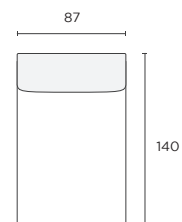

87W x 111D x 68H cm

STOCKED

**Corner 1-Seater (CNR)**

111W x 111D x 68H cm

STOCKED

**Armless Chaise (C)**

87W x 140D x 68H cm

STOCKED

LH/RH Open-End (OL/OR)

150W x 111D x 68H cm

STOCKED

Modular Configurations

Seat height 36cm Seat depth 68cm

CNR + CNR

222W x 111D x 68H cm

A + AL + C + A

262W x 140D x 68H cm

CNR + AL + CNR

309W x 111D x 68H cm

A + AL + OR

281W x 111D x 68H cm

A + AL + AL + AL + A

349W x 111D x 68H cm

OL + AL + C + A

329W x 261D x 68H cm

STOCKED