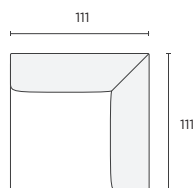

Back: High Density Foam, Fibre &amp; Feather

**Custom****MTO****Cover Sets****Leg Options****Modular Components**

Seat height 36cm Seat depth 68cm

**Arm (A)**

44W x 111D x 44H cm

STOCKED

**Armless 1-Seater (AL)**

87W x 111D x 68H cm

STOCKED

**Corner 1-Seater (CNR)**

111W x 111D x 68H cm

STOCKED

**Armless Chaise (C)**

87W x 140D x 68H cm

STOCKED

LH/RH Open-End (OL/OR)

150W x 111D x 68H cm

STOCKED

Modular Configurations

Seat height 36cm Seat depth 68cm

CNR + CNR

222W x 111D x 68H cm

A + AL + C + A

368W x 140D x 68H cm

A + AL + AL + CNR + AL

329W x 198D x 68H cm

OL + AL + CNR + AL + A

348W x 242D x 68H cm

A + AL + AL + CNR + AL + AL + A

329W x 329D x 68H cm

A + C + AL + CNR + OR