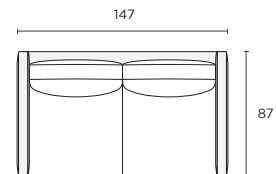

## Modular Components

Seat height 49cm Seat depth 57cm

### Armchair (AC)

81W x 87D x 84H cm

STOCKED

### 2-Seater (2S)

147W x 87D x 84H cm

STOCKED