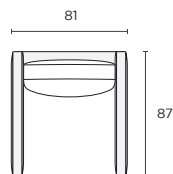

## Construction & Filling

Solid Pine, Plywood & Rubber Wood Frame

Webbing Suspension

Seat: Foam Core with Feather Topper & Polyester Wrap

Back: Polyester Fibre & Feather

## Modular Components

Seat height 49cm Seat depth 57cm

### Armchair (AC)

81W x 87D x 84H cm

STOCKED

### 2-Seater (2S)

147W x 87D x 84H cm

STOCKED