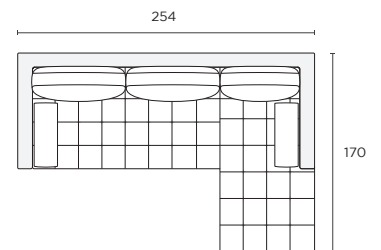

Back: Polyester Fibre & Feather

MTO

Cover Sets

Available in Leather

Leg Options

Configurations

Seat height 46cm Seat depth 58cm

Ottoman (OT)

76W x 63D x 46H cm

STOCKED

Armchair (AC)

104W x 99D x 86H cm

STOCKED

2-Seater (2S)

184W x 99D x 86H cm

STOCKED

Chaise (LCH/RCH)

254W x 170D x 86H cm

STOCKED

3-Seater (3S)

224W x 99D x 86H cm

STOCKED