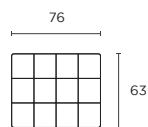

Back: Polyester Fibre & Feather

MTO

Cover Sets

Available in Leather

Leg Options

Configurations

Seat height 46cm Seat depth 58cm

Ottoman (OT)

76W x 63D x 46H cm

STOCKED

Armchair (AC)

104W x 99D x 86H cm

STOCKED

2-Seater (2S)

184W x 99D x 86H cm

STOCKED