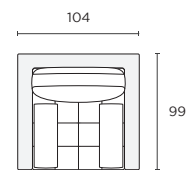

Back: Polyester Fibre & Feather

MTO

Cover Sets

Available in Leather

Leg Options

Configurations

Seat height 46cm Seat depth 58cm

Ottoman (OT)

76W x 63D x 46H cm

STOCKED

Armchair (AC)

104W x 99D x 86H cm

STOCKED

2-Seater (2S)

184W x 99D x 86H cm

STOCKED

Chaise (LCH/RCH)

254W x 170D x 86H cm

STOCKED

3-Seater (3S)

224W x 99D x 86H cm

STOCKED