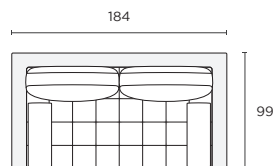

Back: Polyester Fibre & Feather

MTO

Cover Sets

Available in Leather

Leg Options

Configurations

Seat height 46cm Seat depth 58cm

Ottoman (OT)

76W x 63D x 46H cm

STOCKED

Armchair (AC)

104W x 99D x 86H cm

STOCKED

2-Seater (2S)

184W x 99D x 86H cm

STOCKED

Chaise (LCH/RCH)

254W x 170D x 86H cm

STOCKED

3-Seater (3S)

224W x 99D x 86H cm

STOCKED